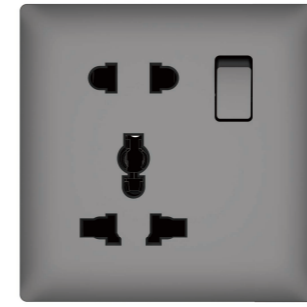

13A 250V~
5 PIN SOCKET WITH SWITCH
WITH LIGHT