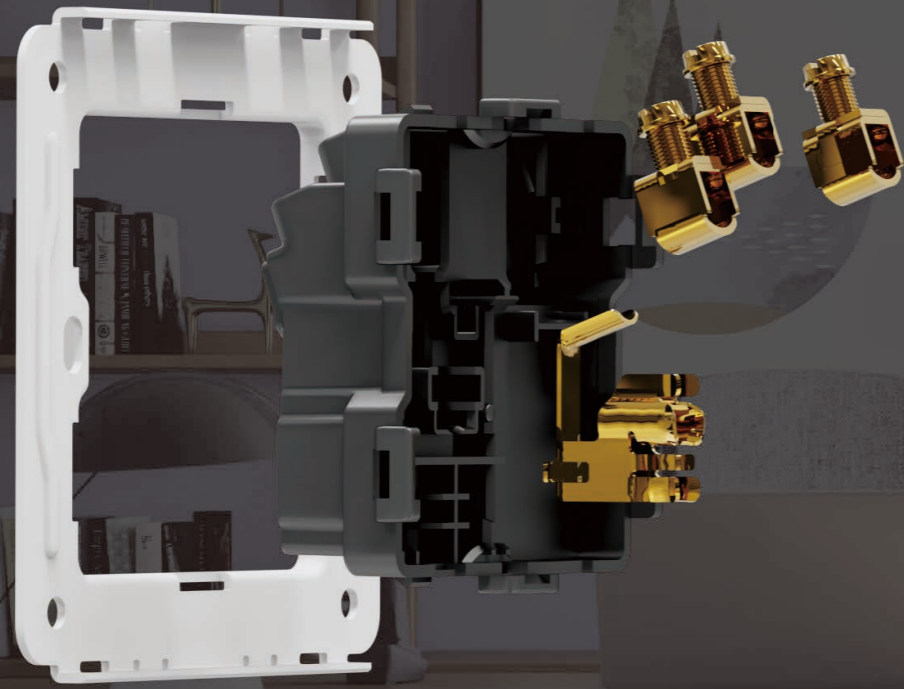

# O1 SERIES

SIZE:86\*90mm

16AX 250V~  
1 GANG 1 WAY SWITCH  
1 GANG 2 WAY SWITCH

16AX 250V~  
2 GANG 1 WAY SWITCH  
2 GANG 2 WAY SWITCH

16AX 250V~  
3 GANG 1 WAY SWITCH  
3 GANG 2 WAY SWITCH

13A 250V~  
5 PIN WITH DOUBLE  
USB