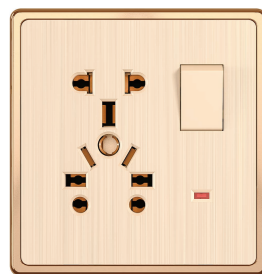

13A 250V~
5 IN SOCKET WITH
SWITCH WITH NEON