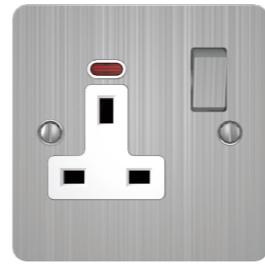

10AX 250V~  
1 GANG MULTI WAY  
SWITCH

20A 250V~  
45A 250V~  
20A DP SWITCH  
45A AIR-CONDITIONING  
SWITCH

13A 250V~  
DOUBLE 3 PIN SOCKET WITH  
2 SWITCH

13A 250V~  
DOUBLE 3 PIN SOCKET WITH  
NEON WITH 2 SWITCH

10AX 250V~  
2 GANG 1 WAY SWITCH

10AX 250V~  
2 GANG 2 WAY SWITCH

10AX 250V~  
3 GANG 1 WAY SWITCH  
3 GANG 2 WAY SWITCH

13A 250V~  
3 PIN SOCKET WITH NEON  
WITH SWITCH

13A 250V~  
DOUBLE 3 PIN SOCKET WITH  
2 SWITCH WITH 2 USB