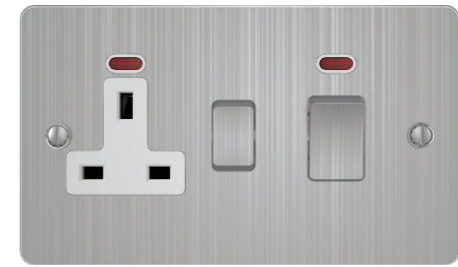

10AX 250V~  
2 GANG 1 WAY SWITCH

10AX 250V~  
2 GANG 2 WAY SWITCH

10AX 250V~  
3 GANG 1 WAY SWITCH  
3 GANG 2 WAY SWITCH

13A 250V~  
3 PIN SOCKET WITH NEON  
WITH SWITCH

13A 250V~  
DOUBLE 3 PIN SOCKET WITH  
2 SWITCH WITH 2 USB