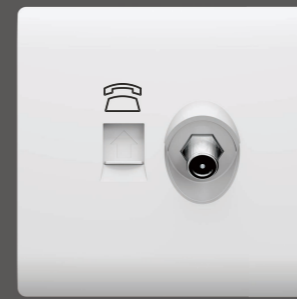

13A 250V~  
3 PIN SOCKET WITH  
SWITCH WITH LIGHT

13A 250V~  
3 PIN SOCKET WITH SWITCH  
WITH USB(A+C) WITH LIGHT

15A 250V~  
POWER PLUG SOCKET WITH  
SWITCH WITH LIGHT

13A 250V~  
MULTI SOCKET WITH SWITCH  
WITH LIGHT