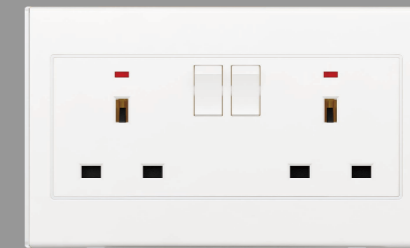

10AX 250V~  
4 GANG 1 WAY SWITCH  
4 GANG 2 WAY SWITCH

ONE TEL

ONE COMPUTER

TEL+TV SOCKET

10A 250V~  
BELL PUSH SWITCH

13A 250V~  
3 PIN SOCKET WITH  
USB

13A 250V~  
3 PIN SOCKET WITH SWITCH  
WITH LAMP

45A 250V~  
45A AIR-CONDITIONING  
SWITCH