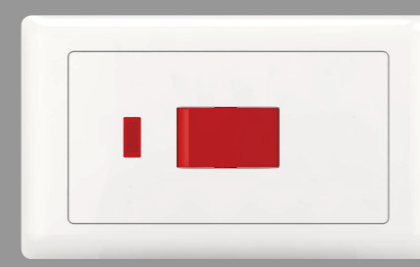

TV + COMPUTER

20A 250V~  
20A DP SWITCH

45A 250V~  
45A AIR-CONDITIONING  
SWITCH

13A 250V~  
DOUBLE 3 PIN SOCKET SWITCHED  
WITH NEON (BIG)

45A 250V~  
COOKER SWITCH WITH 3 PIN SOCKET

45A 250V~  
45A AIR-CONDITIONING  
SWITCH