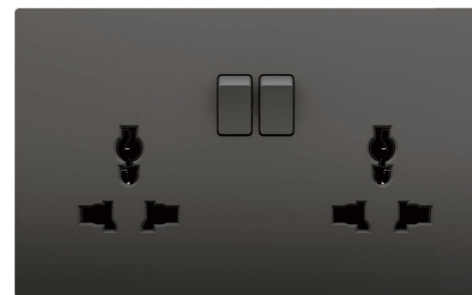

16A 250V~
DOUBLE MULTI SOCKET WITH SWITCH