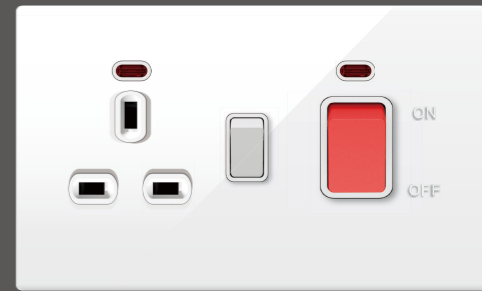

13A 250V~
COOKER SWITCH WITH 3 PIN SOCKET