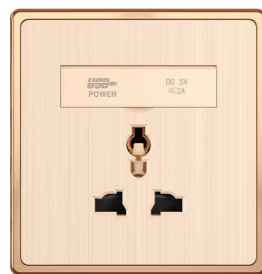

13A 250V~
MULTI.SOCKET WITH
DOUBLE USB 2A