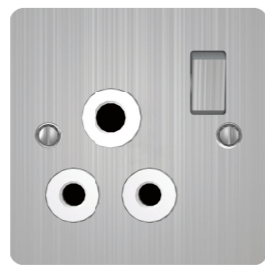

15A 250V~
POWER PLUG SOCKET
WITH SWITCH