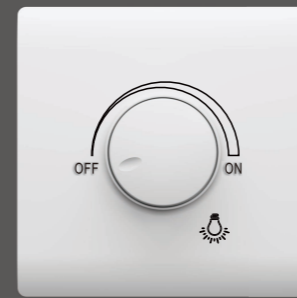

250W
LIGHT DIMMER
OR FAN DIMMER