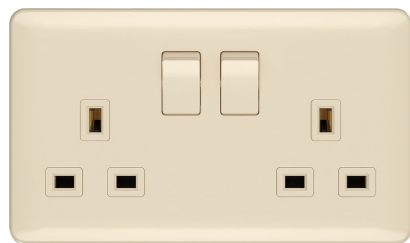

10AX 250V~  
2 GANG 1 WAY SWITCH

45A 250V~  
45A AIR-CONDITIONING  
SWITCH

13A 250V~  
3 PIN SOCKET

10AX 250V~  
3 GANG 1 WAY SWITCH

10AX 250V~  
4 GANG 1 WAY SWITCH

13A 250V~  
3 PIN SOCKET WITH  
USB

SAT.TV