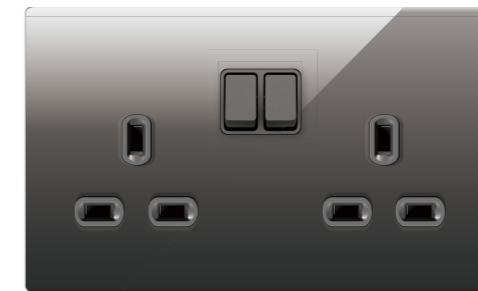

13A 250V~
DOUBLE 13A FLAT SOCKET WITH SWITCH