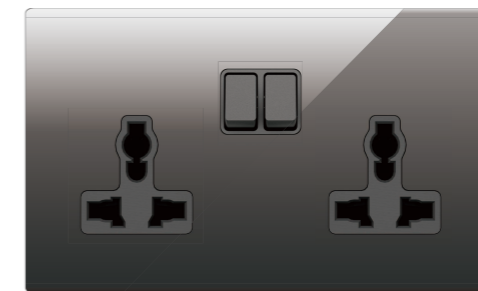

16A 250V~  
5 PIN SOCKET WITH  
SWITCH WITH LIGHT

16A 250V~  
GERMAN SOCKET

TV SOCKET

250W  
FAN DIMMER WITH  
SWITCH

16A 250V~  
DOUBLE MULTI SOCKET WITH SWITCH

16A 250V~  
DOUBLE MULTI SOCKET WITH SWITCH  
WITH USB(A+C)