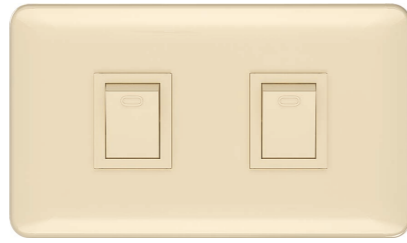

45A 250V~  
45A AIR-CONDITIONING  
SWITCH

13A 250V~  
3 PIN SOCKET

13A 250V~  
3 PIN SOCKET WITH  
SWITCH

13A 250V~  
3 PIN SOCKET WITH  
USB

SATALLITE SOCKET

TEL SINGLE

COMPUTER SINGLE

10AX 250V~  
1 GANG 1 WAY SWITCH