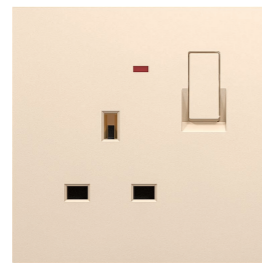

13A 250V~
3 PIN SOCKET WITH
SWITCH WITH LAMP