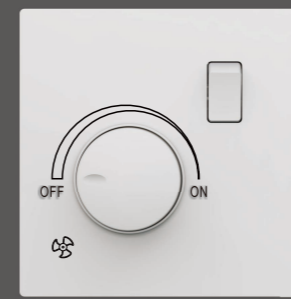

250W FAN DIMMER WITH
SWITCH