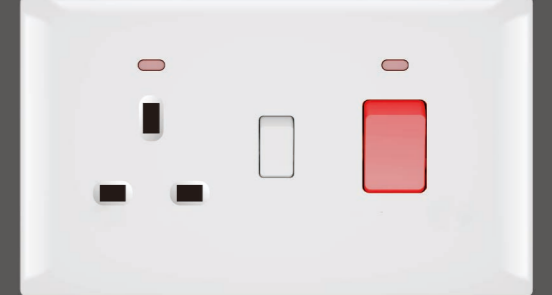

CONNECT PLATE

10A 250V~  
3 GANG 1 WAY SWITCH

10A 250V~  
3 GANG 2 WAY SWITCH

10A 250V~  
4 GANG 1 WAY SWITCH

10A 250V~  
4 GANG 2 WAY SWITCH

COMPUTER SOCKET

45 250V~  
45A DP SWITCH 7X14

13A 250V~  
COOKER SWITCH WITH 3 PIN SOCKET