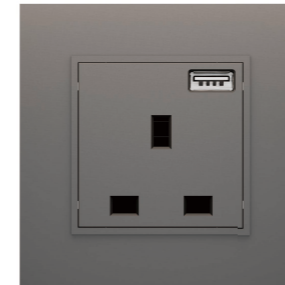

13A 250V~
3 PIN SOCKET WITH USB