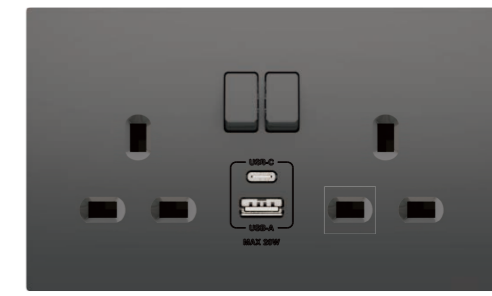

13A 250V~
DOUBLE 13A FLAT SOCKET WITH SWITCH
WITH USB(A+C)