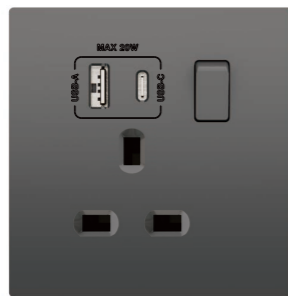

13A 250V~
3 PIN SOCKET WITH
SWITCH WITH USB(A+C)