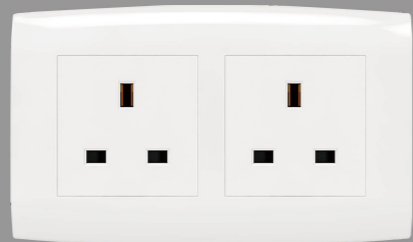

13A 250V~
DOUBLE 13A 3 PIN SOCKET