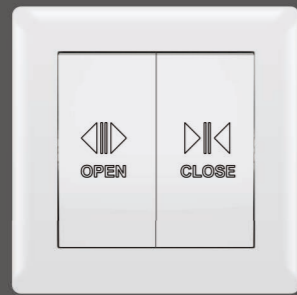

10A 250V~
CURTAIN SWITCH