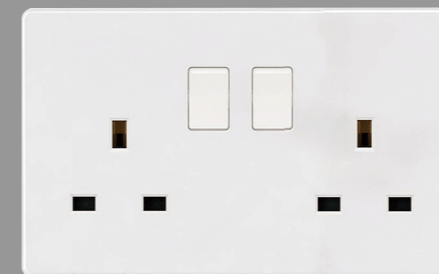

TELEPHONE SOCKET

T.V SOCKET + TELEPHONE  
SOCKET

15A 250V~  
POWER PLUG WITH SWITCH

13A 250V~  
UNIVERSAL 5 IN 1

13A 250V~  
3 PIN SOCKET WITH  
SWITCH

13A 250V~  
DOUBLE 3 PIN SOCKET WITH  
TWO SWITCH

13A 250V~  
DOUBLE MULTI SOCKET WITH  
TWO SWITCH