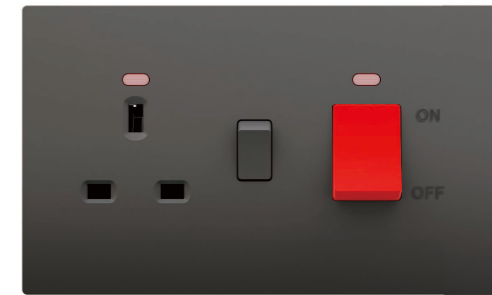

13A 250V~  
COOKER SWITCH WITH 3 PIN SOCKET

13A 250V~  
3 PIN SOCKET WITH  
SWITCH

13A 250V~  
3 PIN SOCKET WITH  
SWITCH WITH USB(A+C)

15A 250V~  
POWER PLUG SOCKET  
WITH SWITCH

16A 250V~  
MULTI SOCKET WITH  
SWITCH