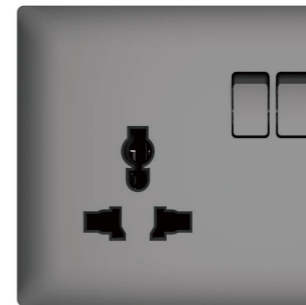

SATELLITE SOCKET

13A 250V~  
DOUBLE 13A FLAT SOCKET WITH SWITCH

13A 250V~  
DOUBLE 13A FLAT SOCKET WITH SWITCH  
WITH USB(A+C)

TEL+SATELLITE SOCKET

13A 250V~  
DOUBLE MULTI SOCKET WITH SWITCH

13A 250V~  
DOUBLE MULTI SOCKET WITH SWITCH  
WITH USB(A+C)