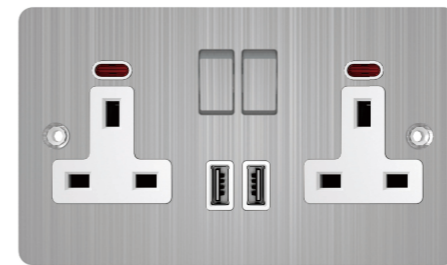

13A 250V~  
3 PIN SOCKET WITH COOKER  
SWITCH

13A 250V~  
3 PIN SOCKET WITH  
SWITCH WITH USB

13A 250V~  
3 PIN SOCKET WITH  
SWITCH

15A 250V~  
POWER PLUG SOCKET  
WITH SWITCH

15A 250V~  
POWER PLUG SOCKET  
WITH NEON WITH SWITCH