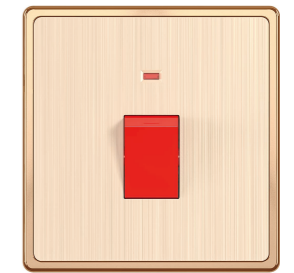

20A 250V~
20A DP SWITCH