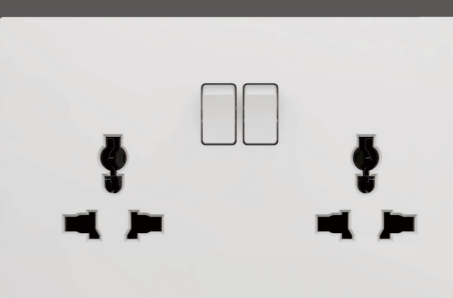

16A 250V~  
GERMAN SOCKET

TV SOCKET

SAT.TV SOCKET

LIGHT DIMMER

16A 250V~  
DOUBLE MULTI SOCKET WITH SWITCH

16A 250V~  
DOUBLE MULTI SOCKET WITH SWITCH  
WITH USB(A+C)

16A 250V~  
1 GANG 1 WAY SWITCH  
1 GANG 2 WAY SWITCH