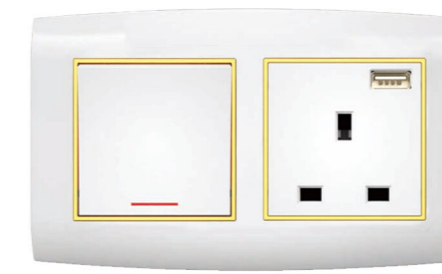

13A 250V~
3 PIN SOCKET WITH USB+45A
WATER HEATER SWITCH 7x14