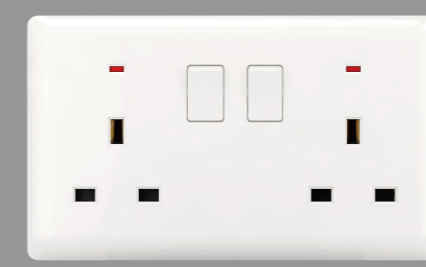

10AX 250V~  
3 GANG 1 WAY SWITCH  
3 GANG 2 WAY SWITCH

10AX 250V~  
4 GANG 1 WAY SWITCH  
4 GANG 2 WAY SWITCH

TV SOCKET

TV + SAT

TEL SOCKET

COMPUTER SOCKET

TEL DOUBLE

COMPUTER DOUBLE

TV + COMPUTER

20A 250V~  
20A DP SWITCH

45A 250V~  
45A AIR-CONDITIONING  
SWITCH

13A 250V~  
DOUBLE 3 PIN SOCKET SWITCHED  
WITH NEON (BIG)

45A 250V~  
COOKER SWITCH WITH 3 PIN SOCKET

45A 250V~  
45A AIR-CONDITIONING  
SWITCH