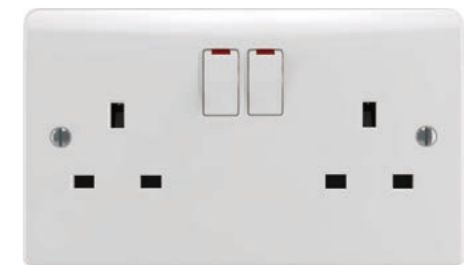

10AX 250V~  
2 GANG 1 WAY SWITCH

13A 250V~  
DOUBLE 3 PIN SOCKET WITH  
NEON WITH 2 SWITCH

13A 250V~  
DOUBLE 3 PIN SOCKET WITH  
NEON WITH 2 SWITCH

10AX 250V~  
2 GANG 2 WAY SWITCH

10AX 250V~  
3 GANG 1 WAY SWITCH

10AX 250V~  
3 GANG 2 WAY SWITCH

15A 250V~  
POWER PLUG SOCKET  
WITH SWITCH

45A 250V~  
45A AIR-CONDITIONING  
SWITCH

13A 250V~  
DOUBLE 3 PIN SOCKET WITH  
2 SWITCH

15A 250V~  
POWER PLUG SOCKET  
WITH NEON SWITCH