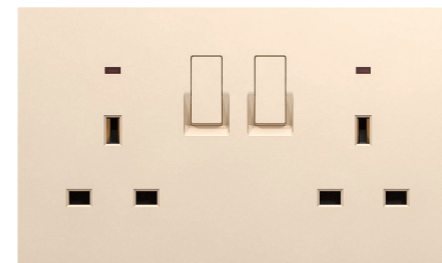

13A 250V~
DOUBLE 3 PIN SOCKET WITH
2 SWITCH WITH 2 NEON