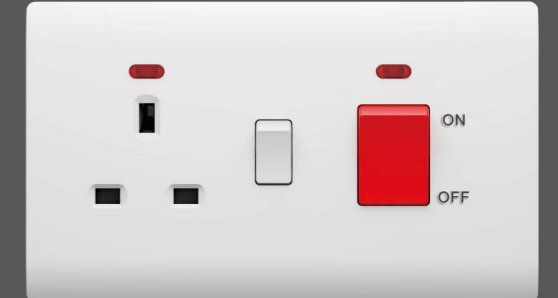

10A 250V~  
3 GANG 2 WAY SWITCH

10A 250V~  
4 GANG 1 WAY SWITCH

10A 250V~  
4 GANG 2 WAY SWITCH

250W  
LIGHT DIMMER  
OR FAN DIMMER

250W  
LIGHT DIMMER WITH SWITCH  
OR FAN DIMMER WITH SWITCH

13A 250V~  
COOKER SWITCH WITH 3 PIN SOCKET