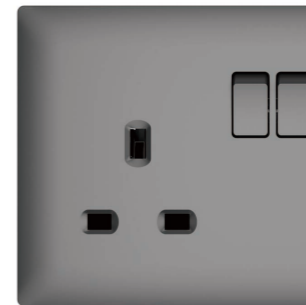

13A 250V~
DOUBLE 13A FLAT SOCKET WITH SWITCH