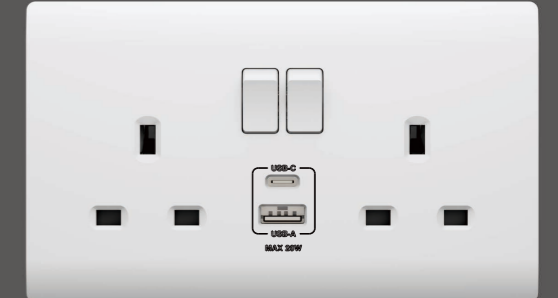

10A 250V~  
BELL PUSH SWITCH

10A 250V~  
CURTAIN SWITCH

20A 250V~  
20A DP SWITCH

45A 250V~  
45A AC SWITCH

SATELLITE SOCKET

13A 250V~  
DOUBLE 13A FLAT SOCKET WITH SWITCH

13A 250V~  
DOUBLE 13A FLAT SOCKET WITH SWITCH  
WITH USB(A+C)

13A 250V~  
3 PIN SOCKET WITH  
SWITCH WITH LIGHT

13A 250V~  
3 PIN SOCKET WITH SWITCH  
WITH USB(A+C) WITH LIGHT

15A 250V~  
POWER PLUG SOCKET WITH  
SWITCH WITH LIGHT

13A 250V~  
MULTI SOCKET WITH SWITCH  
WITH LIGHT