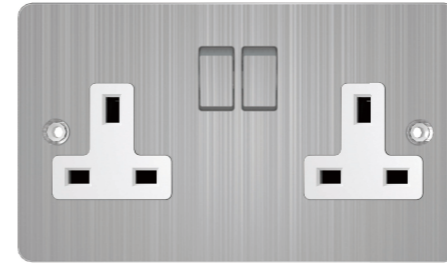

13A 250V~
DOUBLE 3 PIN SOCKET WITH
2 SWITCH