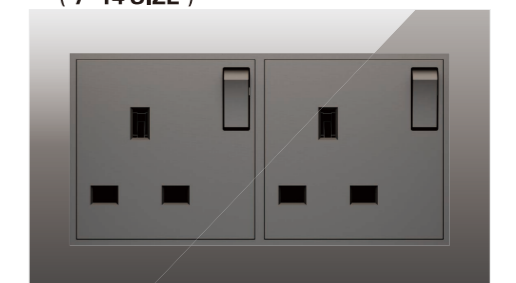

10A 250V~  
CURTAIN SWITCH

13A 250V~  
3 PIN SOCKET

13A 250V~  
3 PIN SOCKET WITH SWITCH

13A 250V~  
SINGLE 13A FLAT SOCKET WITH 2 SWITCH  
( 7\*14 SIZE )

13A 250V~  
DOUBLE 13A FLAT SOCKET WITH SWITCH

10A 250V~  
1 GANG 1 WAY SWITCH