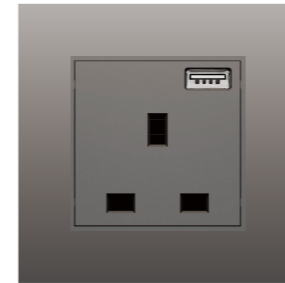

13A 250V~  
DOUBLE 13A FLAT SOCKET WITH SWITCH

10A 250V~  
1 GANG 1 WAY SWITCH

10A 250V~  
1 GANG 2 WAY SWITCH

10A 250V~  
2 GANG 1 WAY SWITCH

13A 250V~  
3 PIN SOCKET WITH USB

TEL SOCKET

COMPUTER SOCKET

10A 250V~  
2 GANG 2 WAY SWITCH