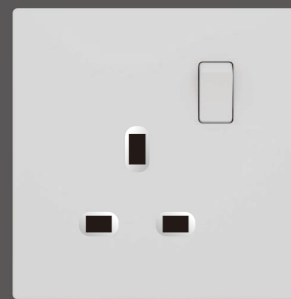

13A 250V~
3 PIN SOCKET WITH
SWITCH