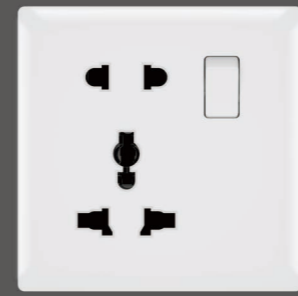

10A 250V~  
1 GANG 1 WAY SWITCH

10A 250V~  
1 GANG 2 WAY SWITCH

10A 250V~  
2 GANG 1 WAY SWITCH

10A 250V~  
2 GANG 2 WAY SWITCH

13A 250V~  
5 PIN SOCKET WITH SWITCH  
WITH LIGHT

16A 250V~  
GERMAN SOCKET

TEL SOCKET