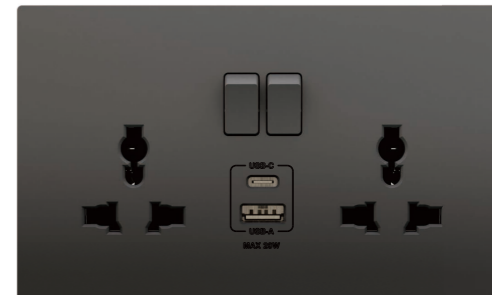

TV SOCKET

SAT.TV SOCKET

LIGHT DIMMER

16A 250V~  
DOUBLE MULTI SOCKET WITH SWITCH

16A 250V~  
DOUBLE MULTI SOCKET WITH SWITCH  
WITH USB(A+C)