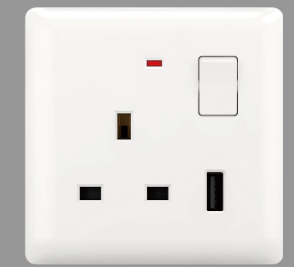

13A 250V~
3 PIN SOCKET WITH
SWITCH (NEON) WITH
USB 2A