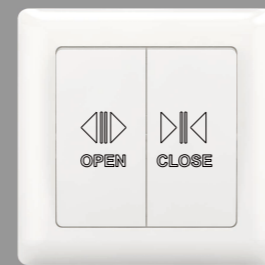

16AX 250V~
CURTAIN SWITCH