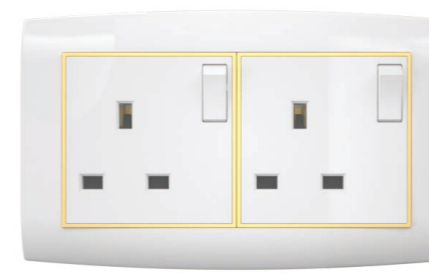

13A 250V~
DOUBLE 3 PIN SOCKET WITH
SWITCH