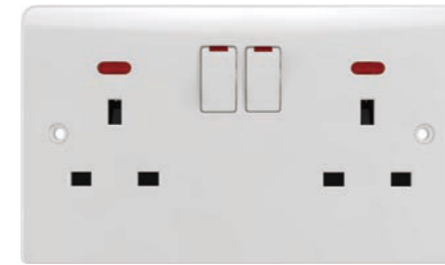

10AX 250V~  
2 GANG 1 WAY SWITCH

13A 250V~  
DOUBLE 3 PIN SOCKET WITH  
NEON WITH 2 SWITCH

13A 250V~  
DOUBLE 3 PIN SOCKET WITH  
NEON WITH 2 SWITCH

10AX 250V~  
2 GANG 2 WAY SWITCH

10AX 250V~  
3 GANG 1 WAY SWITCH