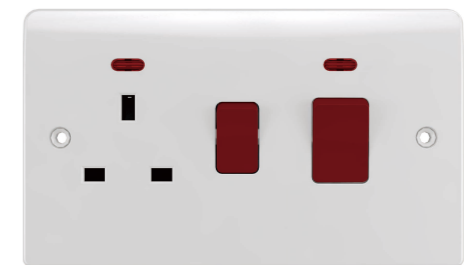

13A 250V~  
3 PIN SOCKET WITH  
SWITCH

13A 250V~  
3 PIN SOCKET WITH NEON  
WITH SWITCH

13A 250V~  
3 PIN SOCKET WITH  
SWITCH WITH USB

13A 250V~  
DOUBLE 3 PIN SOCKET WITH 2  
SWITCH PLUS 2 USB

13A 250V~  
3 PIN SOCKET WITH COOKER  
SWITCH