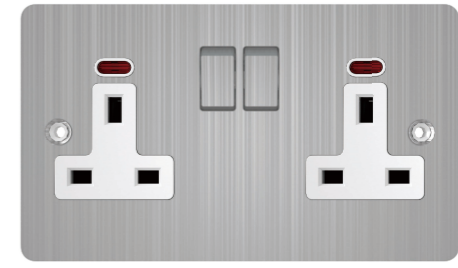

13A 250V~
DOUBLE 3 PIN SOCKET WITH
NEON WITH 2 SWITCH