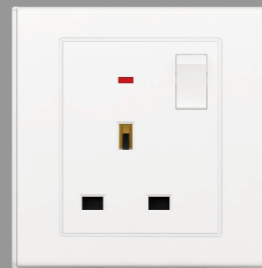

10AX 250V~  
4 GANG 1 WAY SWITCH  
4 GANG 2 WAY SWITCH

ONE TEL

ONE COMPUTER

TEL+TV SOCKET

10A 250V~  
BELL PUSH SWITCH

13A 250V~  
3 PIN SOCKET WITH  
USB

13A 250V~  
3 PIN SOCKET WITH SWITCH  
WITH LAMP

45A 250V~  
45A AIR-CONDITIONING  
SWITCH