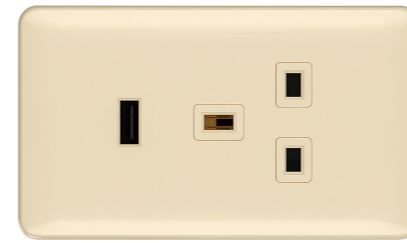

10AX 250V~  
2 GANG 1 WAY SWITCH

45A 250V~  
45A AIR-CONDITIONING  
SWITCH

13A 250V~  
3 PIN SOCKET

10AX 250V~  
3 GANG 1 WAY SWITCH

10AX 250V~  
4 GANG 1 WAY SWITCH

13A 250V~  
3 PIN SOCKET WITH  
USB

SAT.TV