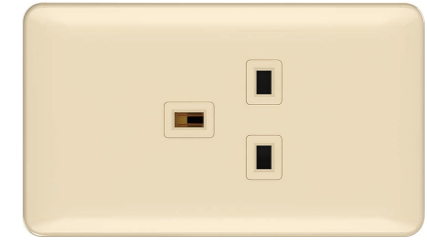

13A 250V~
3 PIN SOCKET