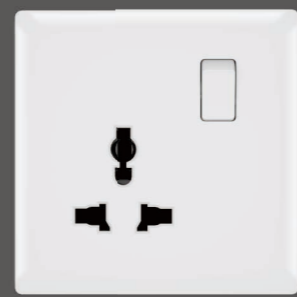

10A 250V~  
BELL PUSH SWITCH

10A 250V~  
CURTAIN SWITCH

20A 250V~  
20A DP SWITCH

45A 250V~  
45A AC SWITCH

SATELLITE SOCKET

13A 250V~  
DOUBLE 13A FLAT SOCKET WITH SWITCH

13A 250V~  
DOUBLE 13A FLAT SOCKET WITH SWITCH  
WITH USB(A+C)

13A 250V~  
3 PIN SOCKET WITH  
SWITCH WITH LIGHT

13A 250V~  
3 PIN SOCKET WITH SWITCH  
WITH USB(A+C) WITH LIGHT

15A 250V~  
POWER PLUG SOCKET WITH  
SWITCH WITH LIGHT

13A 250V~  
MULTI SOCKET WITH SWITCH  
WITH LIGHT