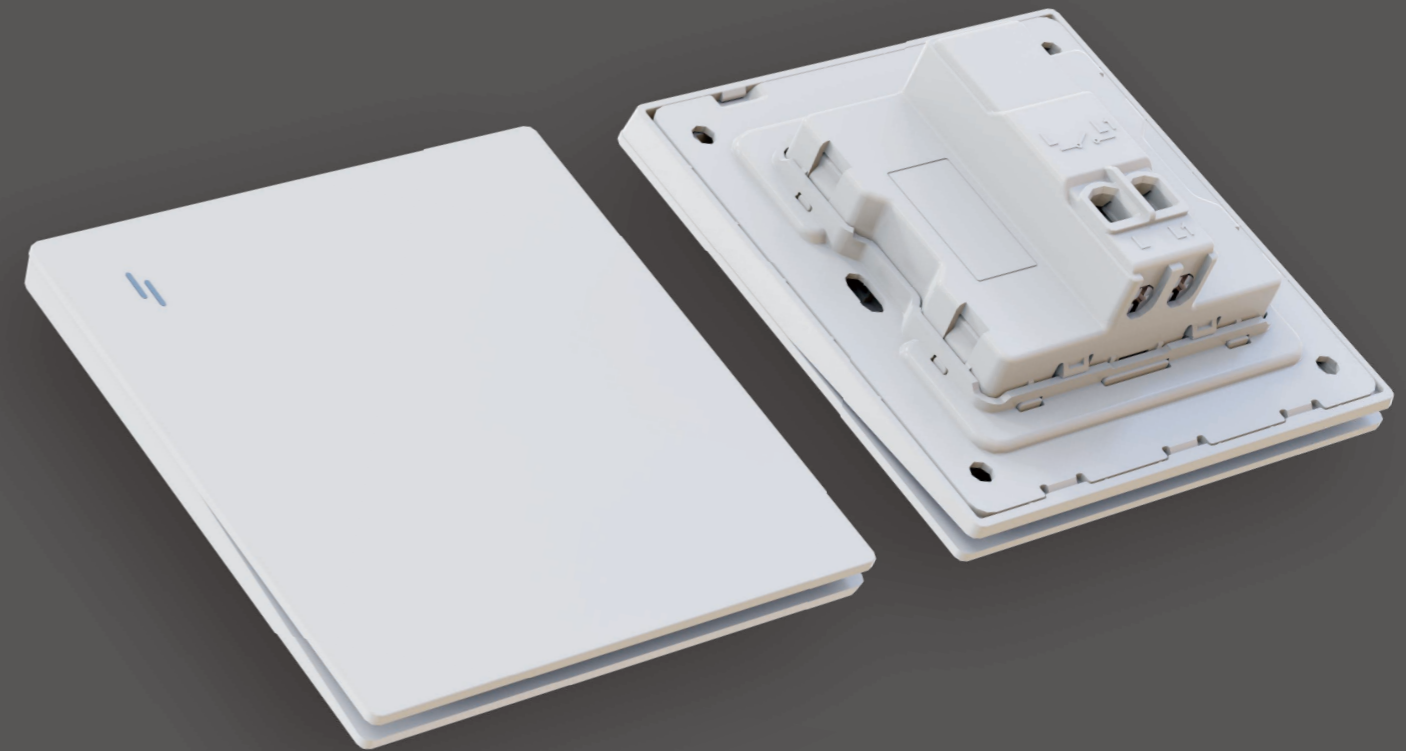

U7.2 SERIES

WHITE

GREY