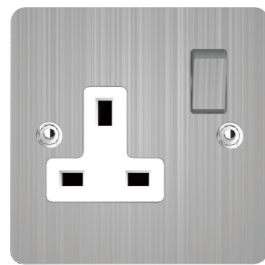

13A 250V~
3 PIN SOCKET WITH
SWITCH