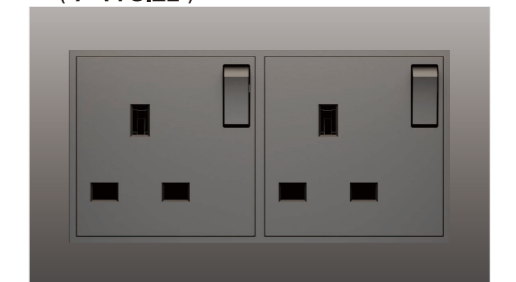

13A 250V~
DOUBLE 13A FLAT SOCKET WITH SWITCH