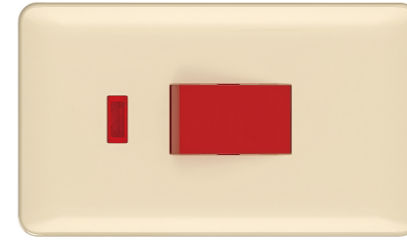

45A 250V~
45A AIR-CONDITIONING
SWITCH