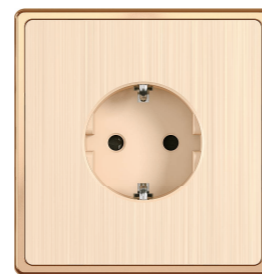

45A 250V~  
45A AIR-CONDITIONING  
SWITCH

500W LIGHT DIMMER WITH  
1 SWITCH

13A 250V~  
5 IN SOCKET WITH  
SWITCH WITH NEON

13A 250V~  
MULTI.SOCKET WITH  
DOUBLE USB 2A

13A 250V~  
MULTI.SOCKET

16A 250V~  
GERMANY SOCKET