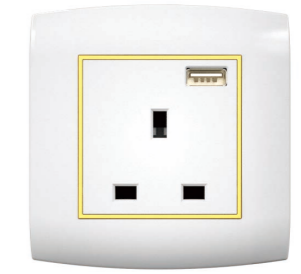

13A 250V~
3 PIN SOCKET WITH
USB