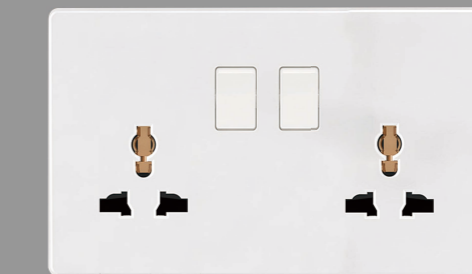

TELEPHONE SOCKET

T.V SOCKET + TELEPHONE  
SOCKET

15A 250V~  
POWER PLUG WITH SWITCH

13A 250V~  
UNIVERSAL 5 IN 1

13A 250V~  
3 PIN SOCKET WITH  
SWITCH

13A 250V~  
DOUBLE 3 PIN SOCKET WITH  
TWO SWITCH

13A 250V~  
DOUBLE MULTI SOCKET WITH  
TWO SWITCH