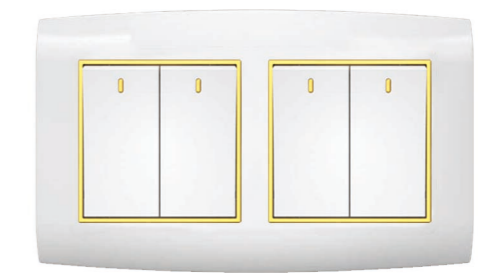

10AX 250V~
4 GANG 1 WAY SWITCH
4 GANG 2 WAY SWITCH