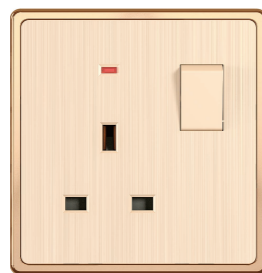

COMPUTER + TEL

DOUBLE COMPUTER

TV + TEL

20A 250V~  
20A DP SWITCH

16A 250V~  
1 SWITCH WITH 2 SOCKET

13A 250V~  
3 PIN SOCKET WITH  
SWITCH WITH NEON

15A 250V~  
POWER PLUG SOCKET  
WITH SWITCH WITH NEON

13A 250V~  
MULTI.SOCKET WITH  
SWITCH WITH NEON