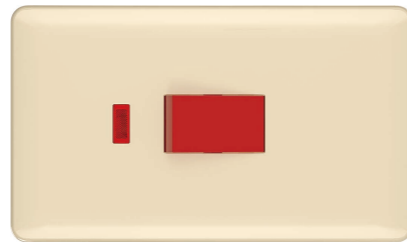

13A 250V~  
DOUBEL 3 PIN SOCKET  
WITH 2 SWITCH

6A 250V~  
BELL PUSH WATER PROOF

TEL SOCKET

COMPUTER SOCKET

BLANK PLATE

20A 250V~  
20A DP SWITCH

SAT.TV WITH TEL SOCKET  
OR COMPUTER SOCKET

LIGHT DIMMER