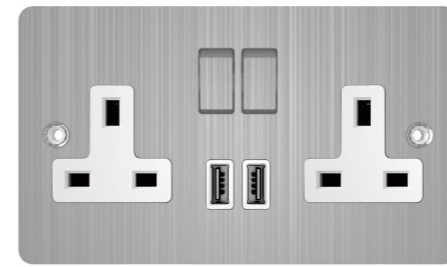

10AX 250V~  
2 GANG 1 WAY SWITCH

10AX 250V~  
2 GANG 2 WAY SWITCH

10AX 250V~  
3 GANG 1 WAY SWITCH  
3 GANG 2 WAY SWITCH

13A 250V~  
3 PIN SOCKET WITH NEON  
WITH SWITCH

13A 250V~  
DOUBLE 3 PIN SOCKET WITH  
2 SWITCH WITH 2 USB