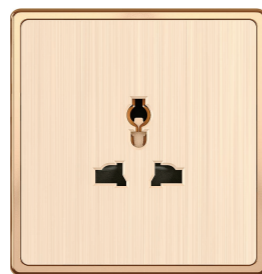

45A 250V~  
45A AIR-CONDITIONING  
SWITCH

500W LIGHT DIMMER WITH  
1 SWITCH

13A 250V~  
5 IN SOCKET WITH  
SWITCH WITH NEON

13A 250V~  
MULTI.SOCKET WITH  
DOUBLE USB 2A

13A 250V~  
MULTI.SOCKET

16A 250V~  
GERMANY SOCKET