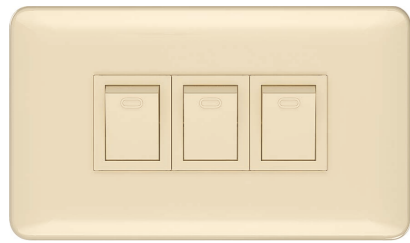

10AX 250V~
3 GANG 1 WAY SWITCH