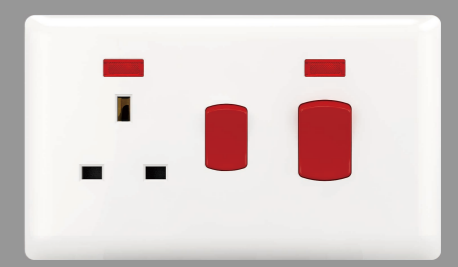

TV + COMPUTER

20A 250V~  
20A DP SWITCH

45A 250V~  
45A AIR-CONDITIONING  
SWITCH

13A 250V~  
DOUBLE 3 PIN SOCKET SWITCHED  
WITH NEON (BIG)

45A 250V~  
COOKER SWITCH WITH 3 PIN SOCKET

45A 250V~  
45A AIR-CONDITIONING  
SWITCH