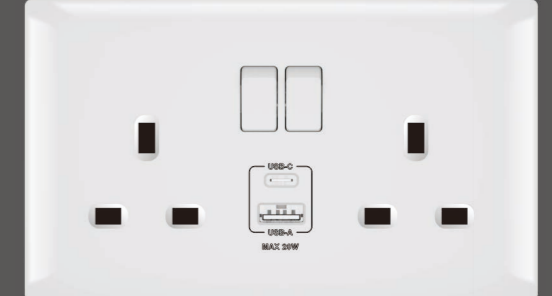

10A 250V~  
BELL PUSH SWITCH

10A 250V~  
CURTAIN SWITCH

20A 250V~  
20A DP SWITCH

45A 250V~  
45A AC SWITCH

SATELLITE SOCKET

13A 250V~  
DOUBLE 13A FLAT SOCKET WITH SWITCH

13A 250V~  
DOUBLE 13A FLAT SOCKET WITH SWITCH  
WITH USB(A+C)

13A 250V~  
3 PIN SOCKET WITH  
SWITCH WITH LIGHT

13A 250V~  
3 PIN SOCKET WITH SWITCH  
WITH USB(A+C) WITH LIGHT

15A 250V~  
POWER PLUG SOCKET WITH  
SWITCH WITH LIGHT

13A 250V~  
MULTI SOCKET WITH SWITCH  
WITH LIGHT