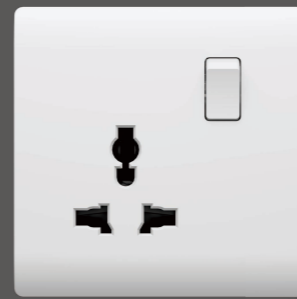

15A 250V~
POWER PLUG SOCKET WITH
SWITCH WITH LIGHT

13A 250V~
MULTI SOCKET WITH SWITCH
WITH LIGHT