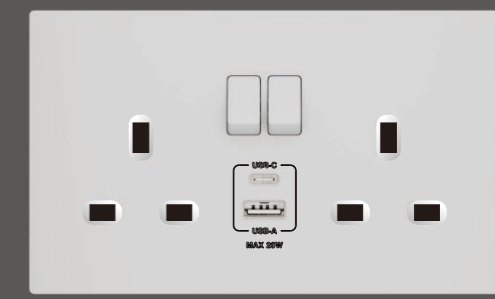

13A 250V~
DOUBLE 13A FLAT SOCKET WITH SWITCH
WITH USB(A+C)