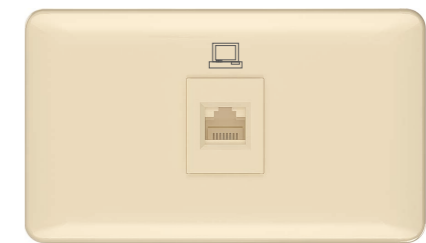

COMPUTER SOCKET