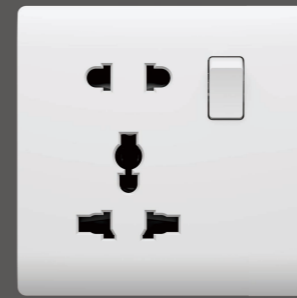

10A 250V~  
1 GANG 2 WAY SWITCH  
1 GANG 3 WAY SWITCH

10A 250V~  
2 GANG 1 WAY SWITCH

10A 250V~  
2 GANG 2 WAY SWITCH

13A 250V~  
5 PIN SOCKET WITH SWITCH  
WITH LIGHT

TV SOCKET

TEL SOCKET

COMPUTER SOCKET

10A 250V~  
3 GANG 1 WAY SWITCH