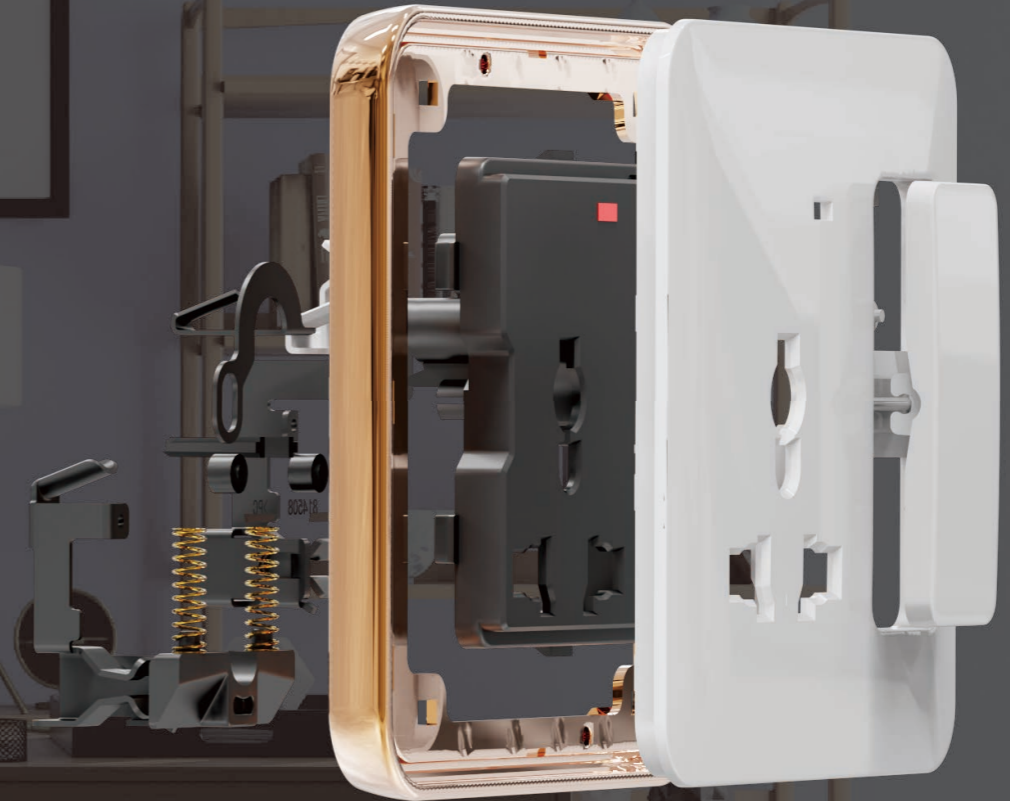

TV SOCKET + COMPUTER

13A 250V~  
DOUBLE 3 PIN SOCKET WITH  
2 SWITCH WITH 2 NEON

13A 250V~  
DOUBLE MULTI.SOCKET WITH  
2 SWITCH WITH 2 NEON

# O1 SERIES

SIZE:86\*90mm

16AX 250V~  
1 GANG 1 WAY SWITCH  
1 GANG 2 WAY SWITCH

16AX 250V~  
2 GANG 1 WAY SWITCH  
2 GANG 2 WAY SWITCH

16AX 250V~  
3 GANG 1 WAY SWITCH  
3 GANG 2 WAY SWITCH

13A 250V~  
5 PIN WITH DOUBLE  
USB