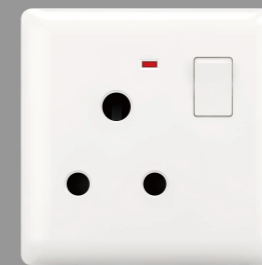

16AX 250V~  
INTERMEDIATE SWITCH

13A 250V~  
MULTI. SOCKET WITH  
SWITCH WITH LAMP

13A 250V~  
3 PIN SOCKET WITH  
SWITCH

13A 250V~  
3 PIN SOCKET WITH  
SWITCH (NEON) WITH  
USB 2A

13A 250V~  
3 PIN SOCKET WITH  
SWITCH WITH NEON