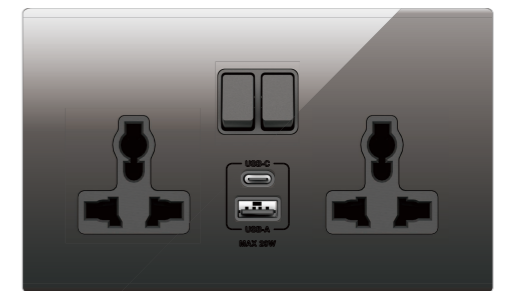

16A 250V~  
5 PIN SOCKET WITH  
SWITCH WITH LIGHT

16A 250V~  
GERMAN SOCKET

TV SOCKET

250W  
FAN DIMMER WITH  
SWITCH

16A 250V~  
DOUBLE MULTI SOCKET WITH SWITCH

16A 250V~  
DOUBLE MULTI SOCKET WITH SWITCH  
WITH USB(A+C)