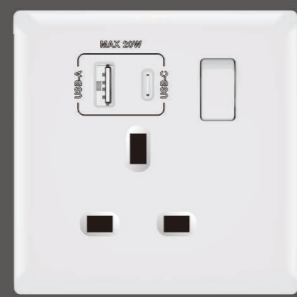

13A 250V~
3 PIN SOCKET WITH SWITCH
WITH USB(A+C) WITH LIGHT