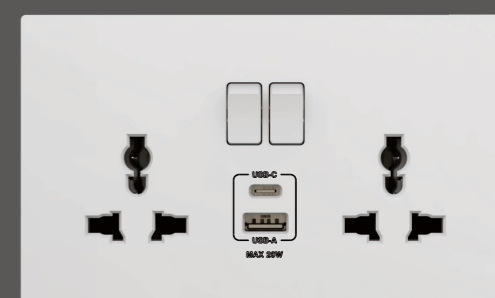

16A 250V~
DOUBLE MULTI SOCKET WITH SWITCH
WITH USB(A+C)