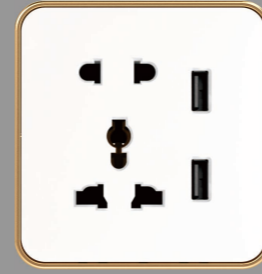

# O1 SERIES

SIZE:86\*90mm

16AX 250V~  
1 GANG 1 WAY SWITCH  
1 GANG 2 WAY SWITCH

16AX 250V~  
2 GANG 1 WAY SWITCH  
2 GANG 2 WAY SWITCH

16AX 250V~  
3 GANG 1 WAY SWITCH  
3 GANG 2 WAY SWITCH

13A 250V~  
5 PIN WITH DOUBLE  
USB