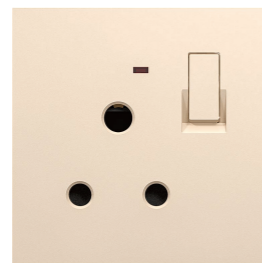

15A 250V~
POWER PLUG SOCKET
WITH SWITCH WITH LAMP