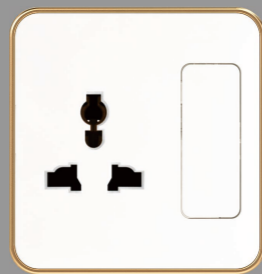

13A 250V~
MULTI SOCKET WITH
SWITCH