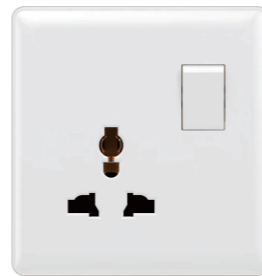

T.V SOCKET

TELEPHONE SOCKET

16A 250V~  
2 GANG SWITCH WITH  
1 SOCKET

16A 250V~  
2 GANG SWITCH WITH  
2 SOCKET

13A 250V~  
MULTI FUNCTION  
SOCKET WITH SWITCH

COMPUTER SOCKET

T.V SOCKET WITH  
TELEPHONE SOCKET