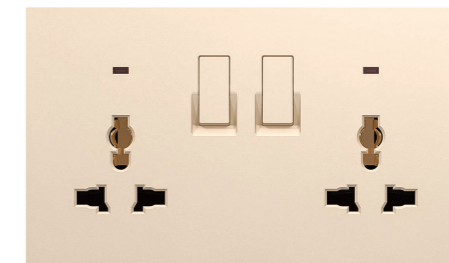

DOUBLE COMPUTER  
SOCKET

13A 250V~  
5 PIN MULTI. SOCKET

15A 250V~  
POWER PLUG SOCKET  
WITH SWITCH WITH LAMP

TEL SOCKET

TEL + COMPUTER

BLANK PLATE

COMPUTER SOCKET

TV SOCKET + TEL

TV SOCKET + COMPUTER

13A 250V~  
DOUBLE 3 PIN SOCKET WITH  
2 SWITCH WITH 2 NEON

13A 250V~  
DOUBLE MULTI.SOCKET WITH  
2 SWITCH WITH 2 NEON