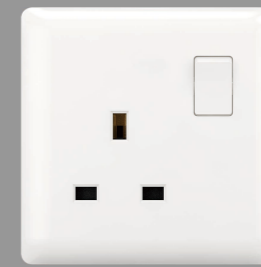

13A 250V~
3 PIN SOCKET WITH
SWITCH