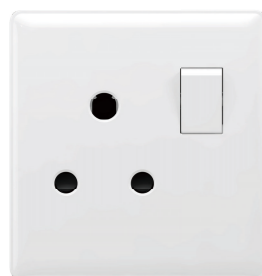

T.V SOCKET

TELEPHONE SOCKET

16A 250V~  
2 GANG SWITCH WITH  
1 SOCKET

16A 250V~  
2 GANG SWITCH WITH  
2 SOCKET

13A 250V~  
MULTI FUNCTION  
SOCKET WITH SWITCH

COMPUTER SOCKET

T.V SOCKET WITH  
TELEPHONE SOCKET