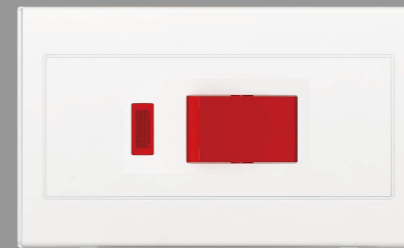

10AX 250V~  
4 GANG 1 WAY SWITCH  
4 GANG 2 WAY SWITCH

ONE TEL

ONE COMPUTER

TEL+TV SOCKET

10A 250V~  
BELL PUSH SWITCH

13A 250V~  
3 PIN SOCKET WITH  
USB

13A 250V~  
3 PIN SOCKET WITH SWITCH  
WITH LAMP

45A 250V~  
45A AIR-CONDITIONING  
SWITCH