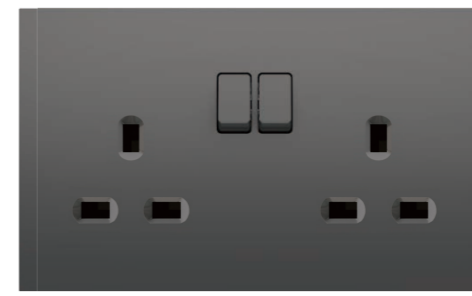

13A 250V~
DOUBLE 13A FLAT SOCKET WITH SWITCH