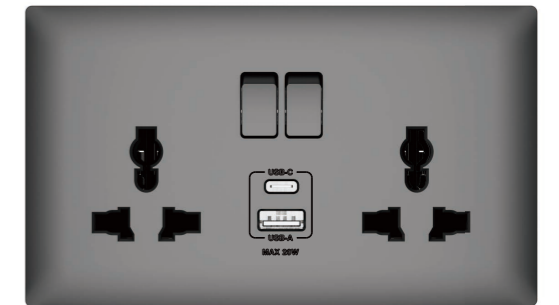

SATELLITE SOCKET

13A 250V~  
DOUBLE 13A FLAT SOCKET WITH SWITCH

13A 250V~  
DOUBLE 13A FLAT SOCKET WITH SWITCH  
WITH USB(A+C)

TEL+SATELLITE SOCKET

13A 250V~  
DOUBLE MULTI SOCKET WITH SWITCH

13A 250V~  
DOUBLE MULTI SOCKET WITH SWITCH  
WITH USB(A+C)