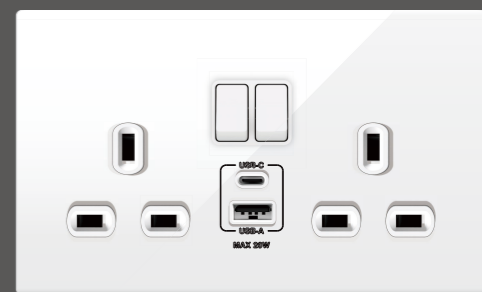

13A 250V~
DOUBLE 13A FLAT SOCKET WITH SWITCH
WITH USB(A+C)