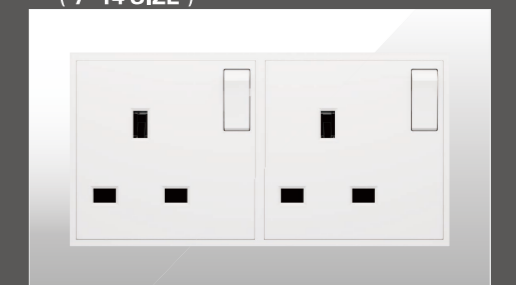

13A 250V~
DOUBLE 13A FLAT SOCKET WITH SWITCH