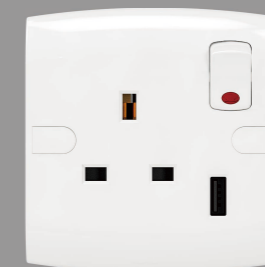

BLANK COVER 7x7

15A 250V~  
POWER PLUG SOCKET

15A 250V~  
POWER PLUG SOCKET  
WITH SWITCH

13A 250V~  
3 PIN SOCKET

13A 250V~  
3 PIN SOCKET WITH  
USB(1A)

13A 250V~  
3 PIN SOCKET WITH  
SWITCH

13A 250V~  
MULTI SOCKET WITH  
SWITCH