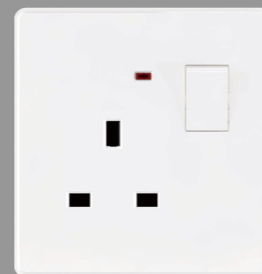

TELEPHONE SOCKET

T.V SOCKET + TELEPHONE  
SOCKET

15A 250V~  
POWER PLUG WITH SWITCH

13A 250V~  
UNIVERSAL 5 IN 1

13A 250V~  
3 PIN SOCKET WITH  
SWITCH

13A 250V~  
DOUBLE 3 PIN SOCKET WITH  
TWO SWITCH

13A 250V~  
DOUBLE MULTI SOCKET WITH  
TWO SWITCH