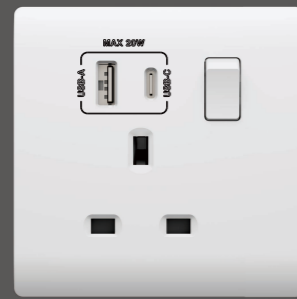

10A 250V~  
BELL PUSH SWITCH

10A 250V~  
CURTAIN SWITCH

20A 250V~  
20A DP SWITCH

45A 250V~  
45A AC SWITCH

SATELLITE SOCKET

13A 250V~  
DOUBLE 13A FLAT SOCKET WITH SWITCH

13A 250V~  
DOUBLE 13A FLAT SOCKET WITH SWITCH  
WITH USB(A+C)

13A 250V~  
3 PIN SOCKET WITH  
SWITCH WITH LIGHT

13A 250V~  
3 PIN SOCKET WITH SWITCH  
WITH USB(A+C) WITH LIGHT

15A 250V~  
POWER PLUG SOCKET WITH  
SWITCH WITH LIGHT

13A 250V~  
MULTI SOCKET WITH SWITCH  
WITH LIGHT