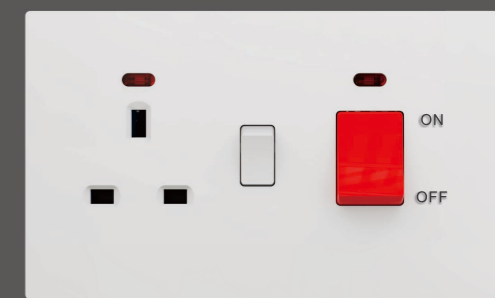

13A 250V~
COOKER SWITCH WITH 3 PIN SOCKET