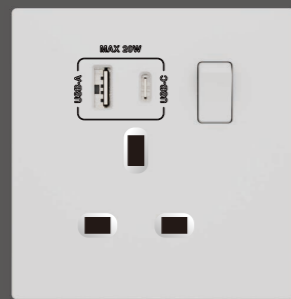

LIGHT DIMMER

250W FAN DIMMER SWITCH

13A 250V~  
COOKER SWITCH WITH 3 PIN SOCKET

13A 250V~  
3 PIN SOCKET WITH  
SWITCH

13A 250V~  
3 PIN SOCKET WITH  
SWITCH WITH USB(A+C)

15A 250V~  
POWER PLUG SOCKET  
WITH SWITCH