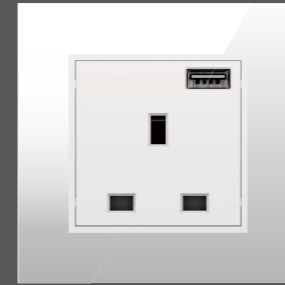

13A 250V~  
DOUBLE 13A FLAT SOCKET WITH SWITCH

10A 250V~  
1 GANG 1 WAY SWITCH

10A 250V~  
1 GANG 2 WAY SWITCH

10A 250V~  
2 GANG 1 WAY SWITCH

13A 250V~  
3 PIN SOCKET WITH USB

TEL SOCKET

COMPUTER SOCKET

10A 250V~  
2 GANG 2 WAY SWITCH