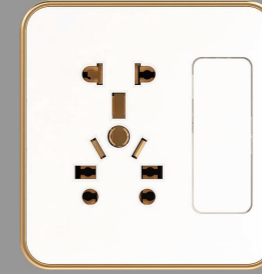

# O1 SERIES

SIZE:86\*90mm

16AX 250V~  
1 GANG 1 WAY SWITCH  
1 GANG 2 WAY SWITCH

16AX 250V~  
2 GANG 1 WAY SWITCH  
2 GANG 2 WAY SWITCH

16AX 250V~  
3 GANG 1 WAY SWITCH  
3 GANG 2 WAY SWITCH

13A 250V~  
5 PIN WITH DOUBLE  
USB