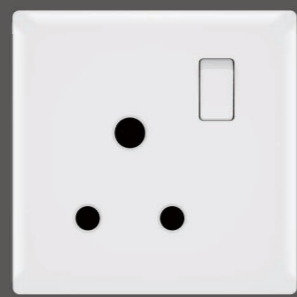

13A 250V~
3 PIN SOCKET WITH SWITCH
WITH USB(A+C) WITH LIGHT

15A 250V~
POWER PLUG SOCKET WITH
SWITCH WITH LIGHT