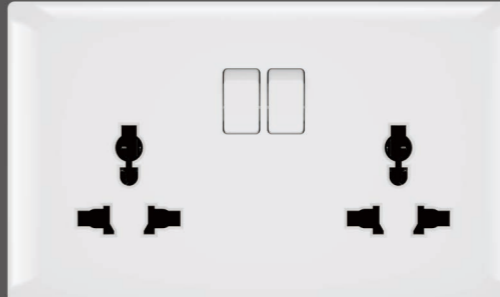

13A 250V~
DOUBLE MULTI SOCKET WITH SWITCH