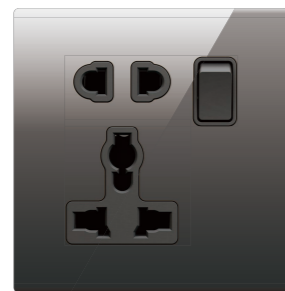

15A 250V~  
POWER PLUG SOCKET  
WITH SWITCH WITH  
LIGHT

LIGHT DIMMER

13A 250V~  
DOUBLE 13A FLAT SOCKET WITH SWITCH

13A 250V~  
DOUBLE 13A FLAT SOCKET WITH SWITCH  
WITH USB(A+C)

16A 250V~  
MULTI SOCKET WITH  
SWITCH WITH LIGHT