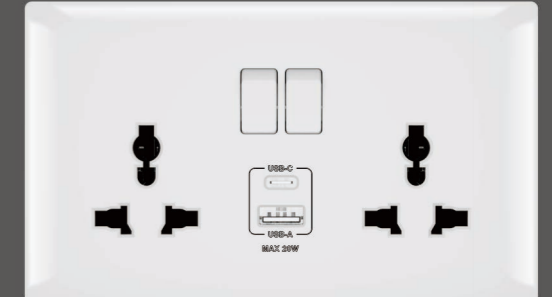

13A 250V~
DOUBLE MULTI SOCKET WITH SWITCH
WITH USB(A+C)