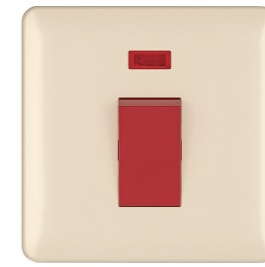

# SLI SERIES

SIZE:86\*86mm

10AX 250V~  
1 GANG 1 WAY SWITCH

10AX 250V~  
2 GANG 1 WAY SWITCH

10AX 250V~  
3 GANG 1 WAY SWITCH

BLANK COVER 7X7

6A 250V~  
WATERPROOF BELL  
PUSH SWITCH

20A 250V~  
20A DP SWITCH