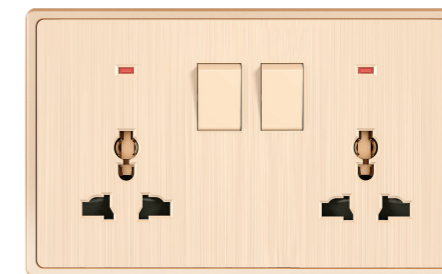

13A 250V~
DOUBLE MULTI.SOCKET WITH
2 SWITCH WITH 2 NEON