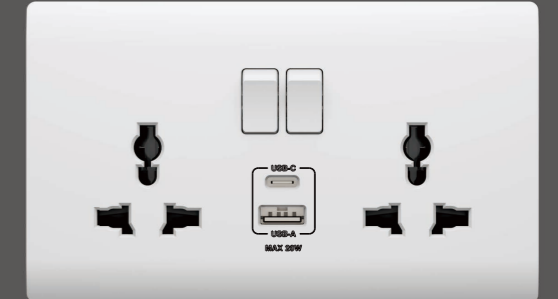

13A 250V~
DOUBLE MULTI SOCKET WITH SWITCH
WITH USB(A+C)