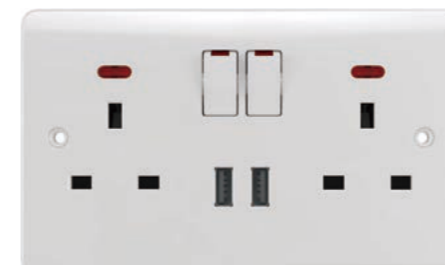

13A 250V~
DOUBLE 3 PIN SOCKET WITH 2
SWITCH PLUS 2 USB