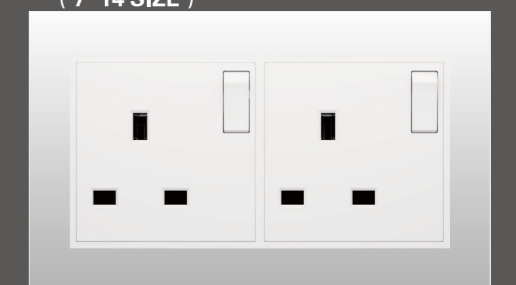

13A 250V~  
SINGLE 13A FLAT SOCKET WITH SWITCH  
( 7\*14 SIZE )

10A 250V~  
CURTAIN SWITCH

13A 250V~  
3 PIN SOCKET

13A 250V~  
3 PIN SOCKET WITH SWITCH

13A 250V~  
SINGLE 13A FLAT SOCKET WITH 2 SWITCH  
( 7\*14 SIZE )