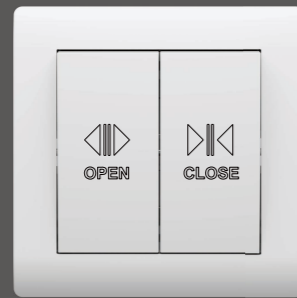

10A 250V~
CURTAIN SWITCH