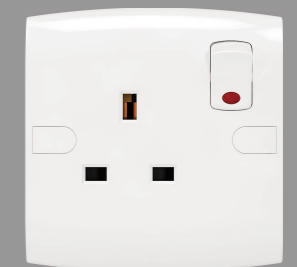

BLANK COVER 7x7

15A 250V~  
POWER PLUG SOCKET

15A 250V~  
POWER PLUG SOCKET  
WITH SWITCH

13A 250V~  
3 PIN SOCKET

13A 250V~  
3 PIN SOCKET WITH  
USB(1A)

13A 250V~  
3 PIN SOCKET WITH  
SWITCH

13A 250V~  
MULTI SOCKET WITH  
SWITCH