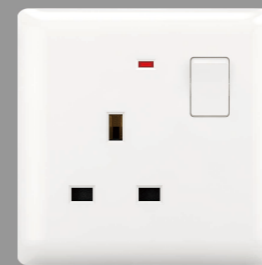

16AX 250V~  
INTERMEDIATE SWITCH

13A 250V~  
MULTI. SOCKET WITH  
SWITCH WITH LAMP

13A 250V~  
3 PIN SOCKET WITH  
SWITCH

13A 250V~  
3 PIN SOCKET WITH  
SWITCH (NEON) WITH  
USB 2A

13A 250V~  
3 PIN SOCKET WITH  
SWITCH WITH NEON