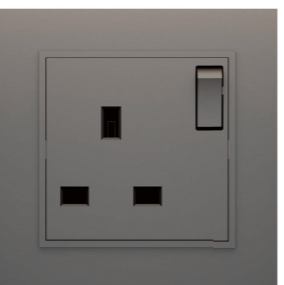

13A 250V~  
SINGLE 13A FLAT SOCKET WITH SWITCH  
( 7\*14 SIZE )

10A 250V~  
CURTAIN SWITCH

13A 250V~  
3 PIN SOCKET

13A 250V~  
3 PIN SOCKET WITH SWITCH

13A 250V~  
SINGLE 13A FLAT SOCKET WITH 2 SWITCH  
( 7\*14 SIZE )