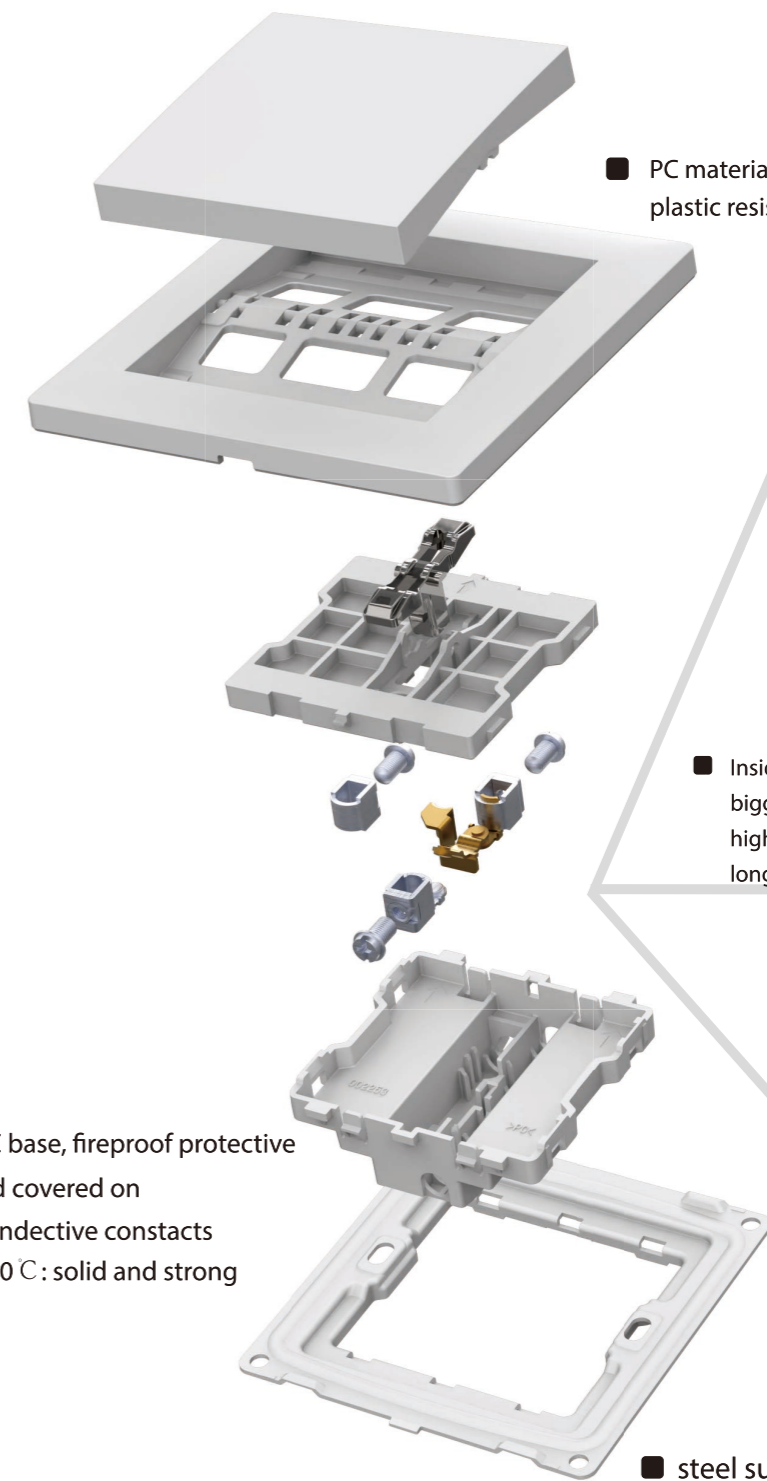

■ PC material , fireproof plastic resistant to 850 °C

■ Inside Silver Alloy touch point, bigger than normal, high quality and safe, long usage life.

■ PC base, fireproof protective
Lid covered on conductive constacts
850 °C : solid and strong

■ steel support, stiff, hard and anti-corosive