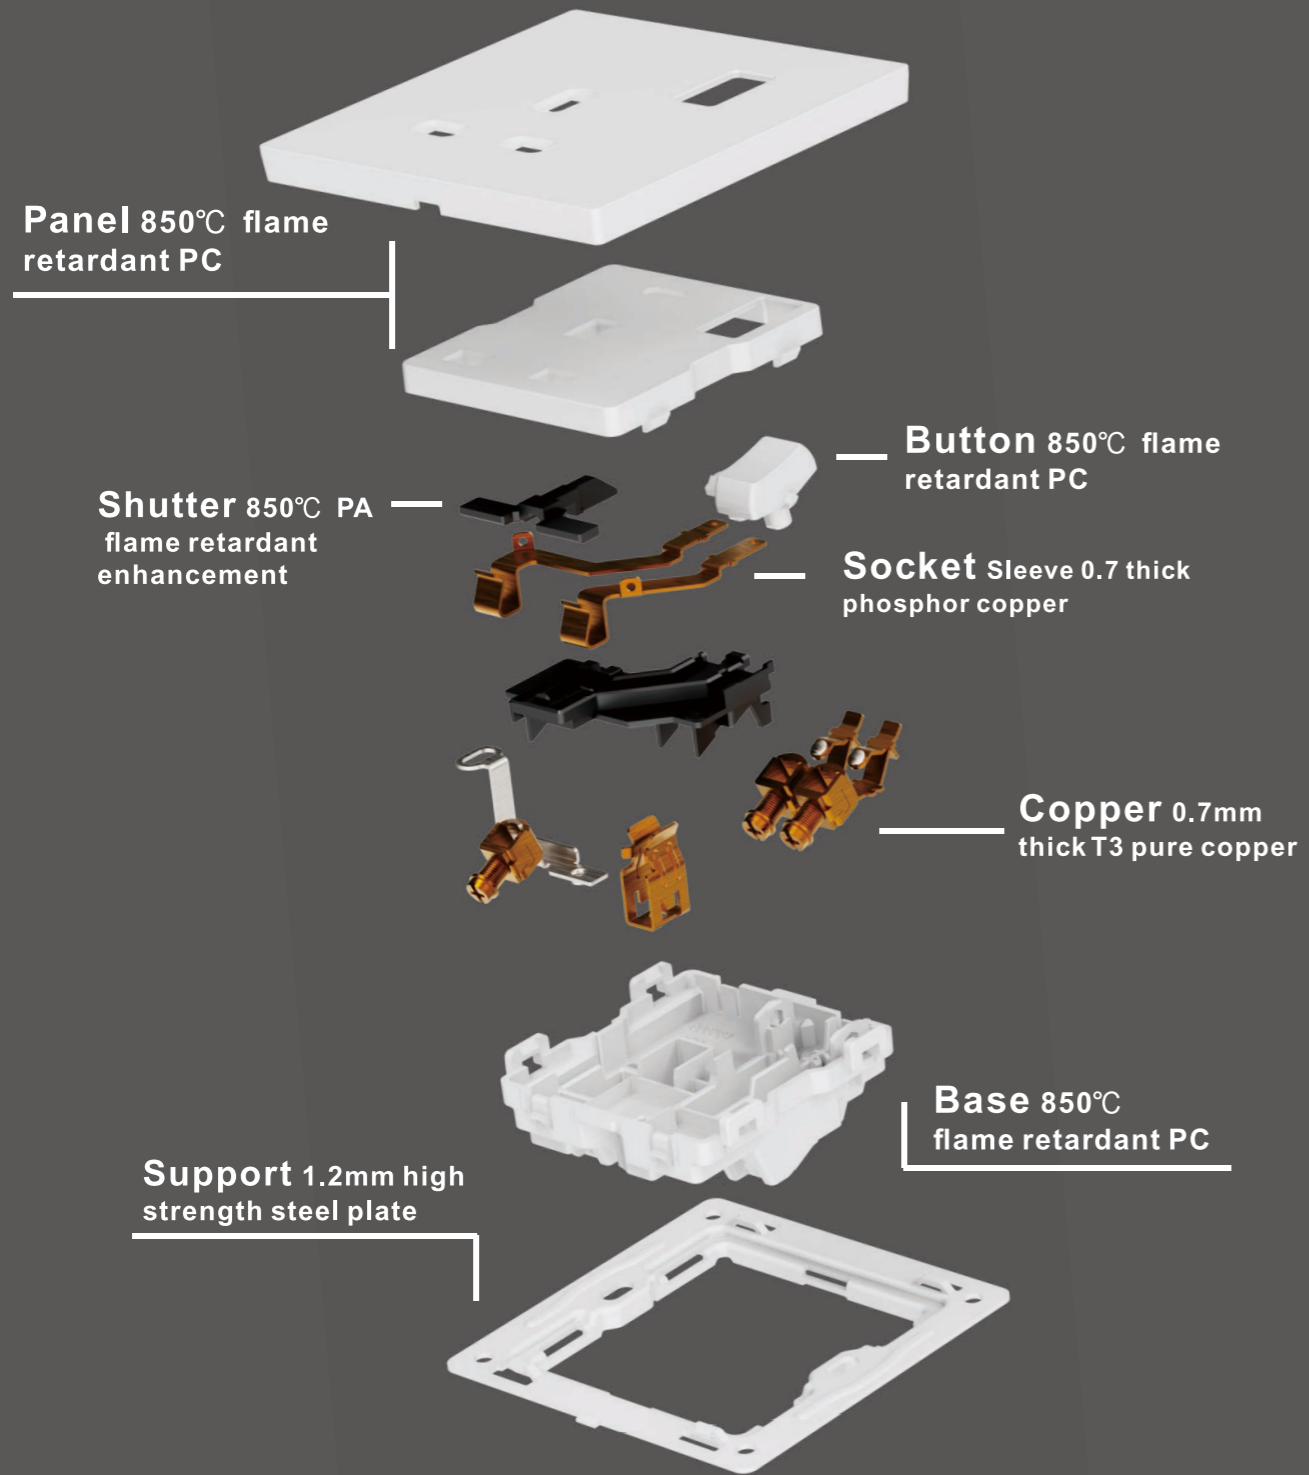

U7.2 SERIES

WHITE

GREY