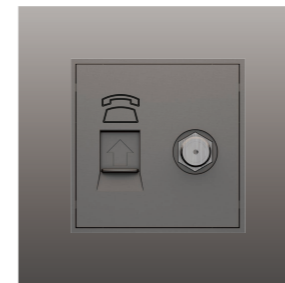

TEL+SATELLITE SOCKET