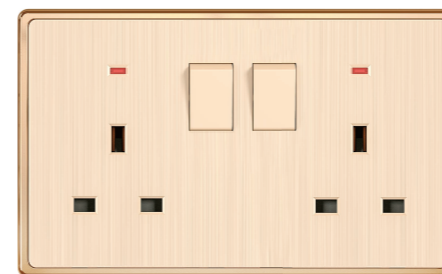

45A 250V~  
45A AIR-CONDITIONING  
SWITCH

500W LIGHT DIMMER WITH  
1 SWITCH

13A 250V~  
5 IN SOCKET WITH  
SWITCH WITH NEON

13A 250V~  
MULTI.SOCKET WITH  
DOUBLE USB 2A

13A 250V~  
MULTI.SOCKET

16A 250V~  
GERMANY SOCKET