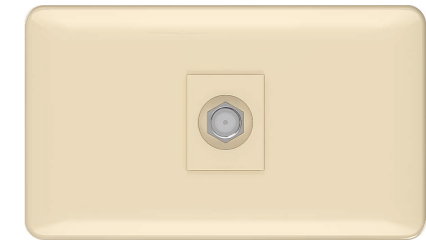

10AX 250V~  
2 GANG 1 WAY SWITCH

45A 250V~  
45A AIR-CONDITIONING  
SWITCH

13A 250V~  
3 PIN SOCKET

10AX 250V~  
3 GANG 1 WAY SWITCH

10AX 250V~  
4 GANG 1 WAY SWITCH

13A 250V~  
3 PIN SOCKET WITH  
USB

SAT.TV