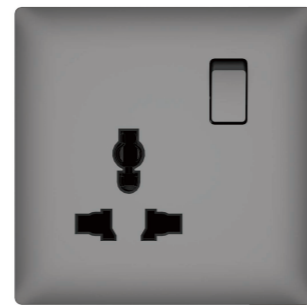

10A 250V~  
CURTAIN SWITCH

20A 250V~  
20A DP SWITCH

45A 250V~  
45A AC SWITCH

13A 250V~  
3 PIN SOCKET WITH  
SWITCH WITH LIGHT

13A 250V~  
3 PIN SOCKET WITH SWITCH  
WITH USB(A+C) WITH LIGHT

15A 250V~  
POWER PLUG SOCKET WITH  
SWITCH WITH LIGHT