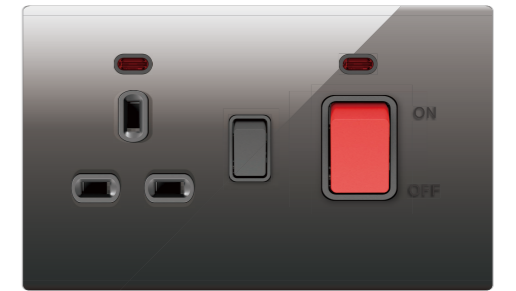

13A 250V~
COOKER SWITCH WITH 3 PIN SOCKET