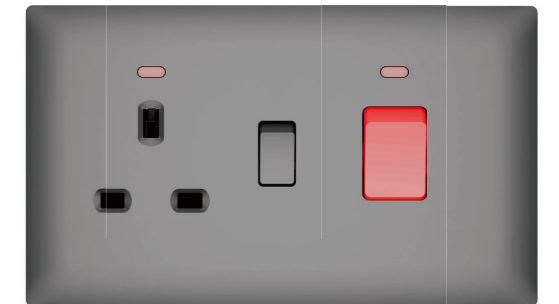

13A 250V~
COOKER SWITCH WITH 3 PIN SOCKET