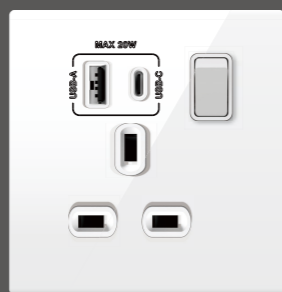

TEL+SAT.TV SOCKET

LIGHT DIMMER  
OR  
FAN DIMMER

13A 250V~  
COOKER SWITCH WITH 3 PIN SOCKET

16A 250V~  
2 PIN SOCKET WITH  
SWITCH WITH LIGHT

13A 250V~  
3 PIN SOCKET WITH  
SWITCH WITH LIGHT

13A 250V~  
3 PIN SOCKET WITH  
SWITCH WITH USB(A+C)  
WITH LIGHT