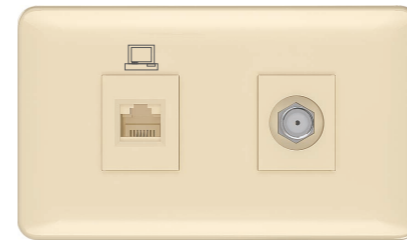

13A 250V~  
DOUBEL 3 PIN SOCKET  
WITH 2 SWITCH

6A 250V~  
BELL PUSH WATER PROOF

TEL SOCKET

COMPUTER SOCKET

BLANK PLATE

20A 250V~  
20A DP SWITCH

SAT.TV WITH TEL SOCKET  
OR COMPUTER SOCKET

LIGHT DIMMER