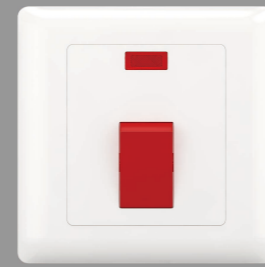

TV + COMPUTER

20A 250V~  
20A DP SWITCH

45A 250V~  
45A AIR-CONDITIONING  
SWITCH

13A 250V~  
DOUBLE 3 PIN SOCKET SWITCHED  
WITH NEON (BIG)

45A 250V~  
COOKER SWITCH WITH 3 PIN SOCKET

45A 250V~  
45A AIR-CONDITIONING  
SWITCH