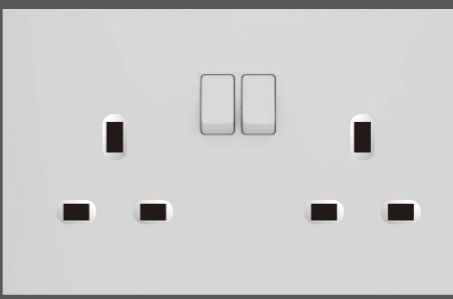

13A 250V~
DOUBLE 13A FLAT SOCKET WITH SWITCH