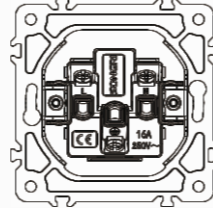

Panel material: Polycarbonate

British socket

13A 250V~

Panel material: Polycarbonate

Multifunction 3 pin socket

16A 250V~

Panel material: Polycarbonate

German socket with protective cover