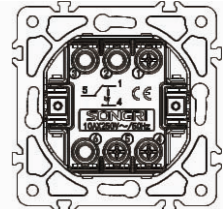

Door bell switch with light

10A 250V~

Panel material: Glass silver champagne white black