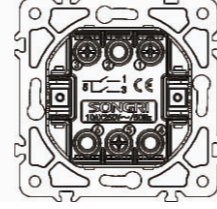

1 gang 2 pole switch with light

10AX 250V~

Panel material: Polycarbonate