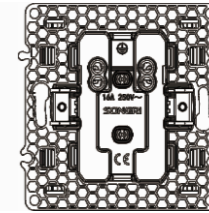

Double French socket

16A 250V~

Panel material: Polycarbonate