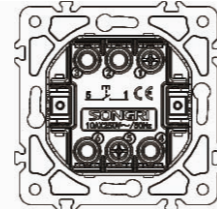

1 gang 2 pole switch

10AX 250V~

Panel material: Polycarbonate