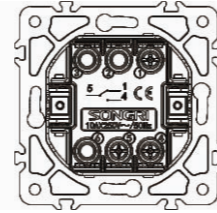

1 gang 1 way switch

10AX 250V~

Panel material: Aluminum panel

1 gang 2 way switch

10AX 250V~

Panel material: Aluminum panel

Door bell switch

10A 250V~