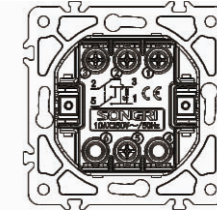

Panel material: Polycarbonate

Door bell switch with light

10A 250V~

Panel material: Polycarbonate

4 Direction switch  
Intermediate switch with light

10AX 250V~

Panel material: Polycarbonate

1 gang 2 pole switch with light