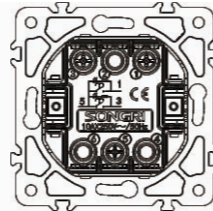

German socket

16A 250V~

Panel material: Polycarbonate