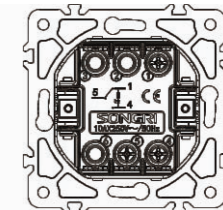

Door bell switch with light

10A 250V~
Panel material: Polycarbonate