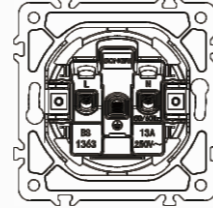

Multifunction 3 pin socket

16A 250V~

Panel material: Polycarbonate