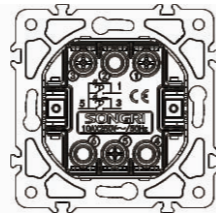

German socket

16A 250V~

Panel material: Aluminum panel