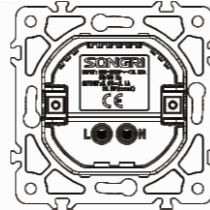

Dimmer (EMC) 400W

Panel material: Polycarbonate

Dimmer 500W

Panel material: Polycarbonate

1 gang remote control switch  
WIFI or zigBee

Panel material: Polycarbonate

2 gang remote control switch  
WIFI or zigBee