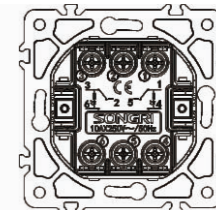

2 gang 1 way switch with light

10AX 250V~

Panel material: Glass silver champagne white black

2 gang 2 way switch with light

10AX 250V~

Panel material: Glass silver champagne white black

Curtain switch with light