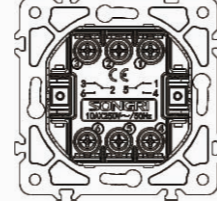

2 gang 1 way switch with light

10AX 250V~

Panel material: Polycarbonate