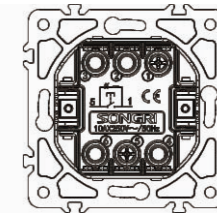

4 Direction switch
Intermediate switch with light

10AX 250V~

Panel material: Polycarbonate