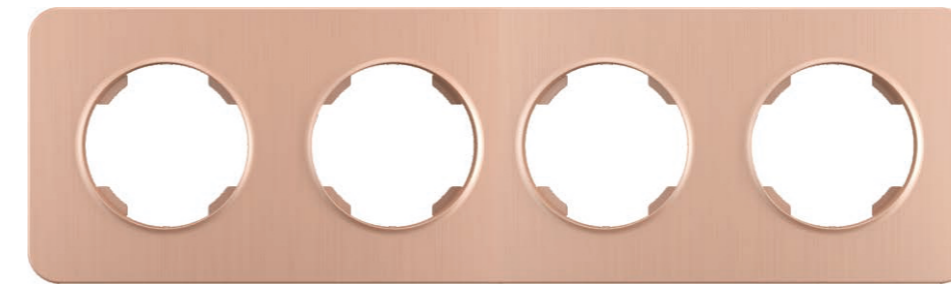

Quadruple Frame