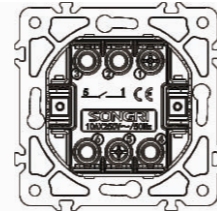

Finish: Polycarbonate

Size: 82x82mm

1 gang 1 way switch

10AX 250V~

Panel material: Polycarbonate

3 gang 1 way switch

10AX 250V~

Panel material: Polycarbonate