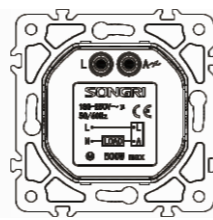

Dimmer (EMC) 400W

Panel material: Polycarbonate

Dimmer 500W

Panel material: Polycarbonate

1 gang remote control switch  
WIFI or zigBee

Panel material: Polycarbonate

2 gang remote control switch  
WIFI or zigBee