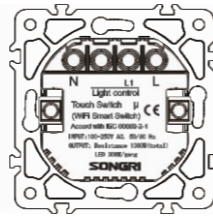

2 gang remote control switch
WIFI or zigBee

Panel material: Glass
silver champagne white black