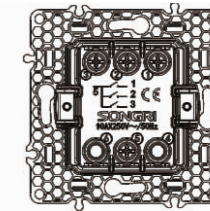

Curtain switch

10A 250V~  
Panel material: Polycarbonate

3 gang 1 way switch

10AX 250V~  
Panel material: Polycarbonate

1 gang 1 way switch with light

10AX 250V~  
Panel material: Polycarbonate

1 gang 2 way switch with light