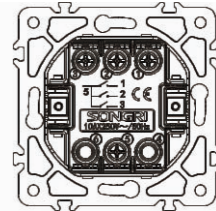

1 gang 1 way switch with light

10AX 250V~

Panel material: Glass silver champagne white black