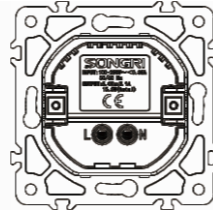

Panel material: Glass  
 silver champagne white black

Double USB 2.1A + 1A socket

Panel material: Glass  
 silver champagne white black

Dimmer (EMC) 400W

Panel material: Glass  
 silver champagne white black