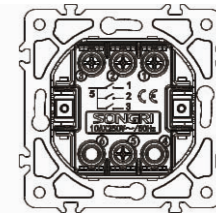

1 gang 1 way switch with light

10AX 250V~

Panel material: stainless steel