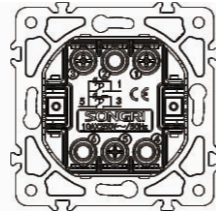

German socket

16A 250V~

Panel material: Polycarbonate