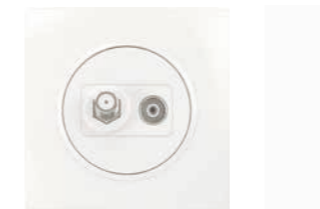

SAT TV + TV socket

Panel material: Polycarbonate