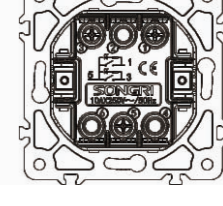

10AX 250V~

Panel material: Glass silver champagne white black

1 gang 2 pole switch with light

10AX 250V~

Panel material: Glass silver champagne white black

2 gang 1 way switch with light

10AX 250V~

Panel material: Glass silver champagne white black