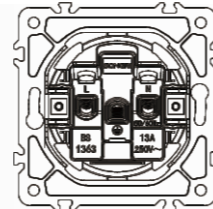

French socket

16A 250V~  
Panel material: Glass silver champagne white black

Russian C1 socket

16A 250V~  
Panel material: Glass silver champagne white black

British socket

13A 250V~  
Panel material: Glass silver champagne white black