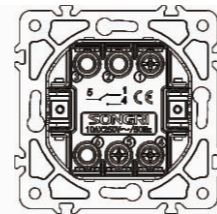

1 gang 1 way switch

10AX 250V~

Panel material: Aluminum panel

1 gang 2 way switch

10AX 250V~

Panel material: Aluminum panel

Door bell switch

10A 250V~