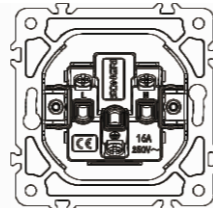

German socket with protective cover

16A 250V~

Panel material: Polycarbonate