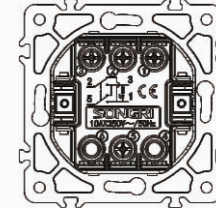

1 gang 2 pole switch with light

10AX 250V~
Panel material: Polycarbonate