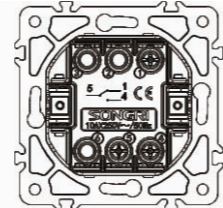

1 gang 1 way switch

10AX 250V~

Panel material: Glass silver champagne white black

1 gang 2 way switch

10AX 250V~

Panel material: Glass silver champagne white black

Door bell switch

10A 250V~