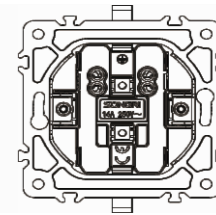

Double French socket

16A 250V~

Panel material: Aluminum panel