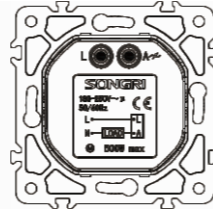

1 gang remote control switch
WIFI or zigBee

Panel material: Glass
silver champagne white black