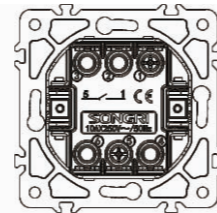

1 gang 2 way switch

10AX 250V~

Panel material: Polycarbonate