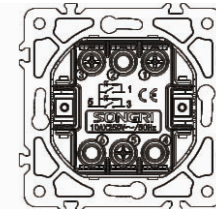

2 gang 2 way switch with light

10AX 250V~

Panel material: Glass silver champagne white black