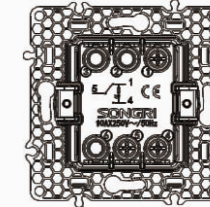

Door bell switch with light

10A 250V~
Panel material: Polycarbonate