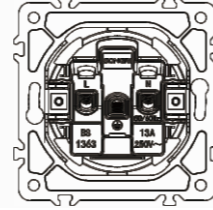

Multifunction 3 pin socket

16A 250V~

Panel material: Glass silver champagne white black