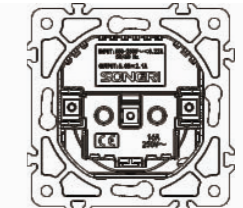

Single Frame