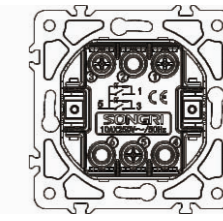

10AX 250V~

Panel material: Polycarbonate

2 gang 1 way switch with light

10AX 250V~

Panel material: Polycarbonate

2 gang 2 way switch with light

10AX 250V~

Panel material: Polycarbonate