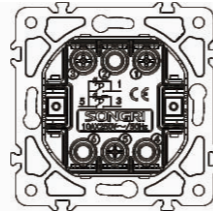

2 gang 1 way switch with light

10AX 250V~  
Panel material: Polycarbonate

2 gang 2 way switch with light

10AX 250V~  
Panel material: Polycarbonate

Curtain switch with light

10A 250V~

Panel material: Polycarbonate