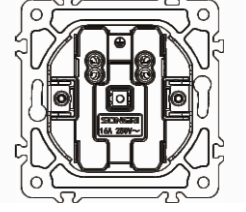

Double German socket

16AX 250V~

Panel material: Aluminum panel

Double French socket

16AX 250V~

Panel material: Aluminum panel

Double Russian C1 socket

16AX 250V~