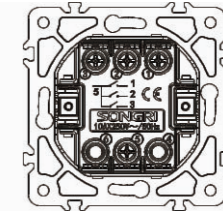

1 gang 1 way switch with light

10AX 250V~

Panel material: Polycarbonate