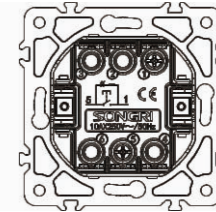

4 Direction switch
Intermediate switch with light

10AX 250V~

Panel material: stainless steel