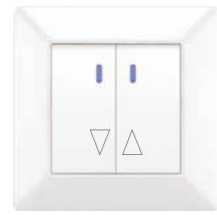

10AX 250V~

Panel material: Polycarbonate

2 gang 1 way switch with light

10AX 250V~

Panel material: Polycarbonate

2 gang 2 way switch with light

10AX 250V~

Panel material: Polycarbonate