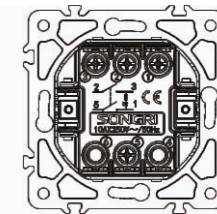

2 gang 1 way switch with light

10AX 250V~

Panel material: Polycarbonate