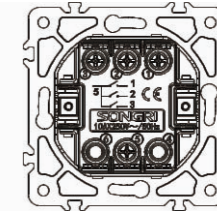

1 gang 1 way switch with light

10AX 250V~

Panel material: Aluminum panel