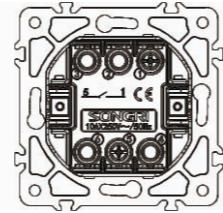

1 gang 2 way switch

10AX 250V~

Panel material: Polycarbonate