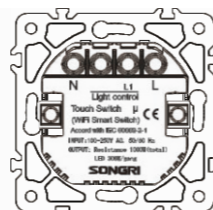

2 gang remote control switch
WIFI or zigBee

Panel material: Glass
silver champagne white black