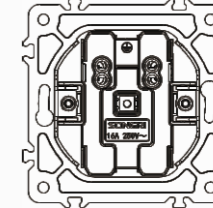

16A 250V~  
Panel material: Glass silver champagne white black

Double German socket

16A 250V~  
Panel material: Glass silver champagne white black

Double French socket

16A 250V~  
Panel material: Glass silver champagne white black