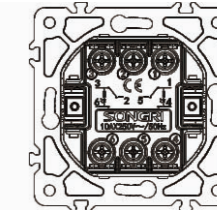

10AX 250V~

Panel material: Aluminum panel

2 gang 1 way switch with light

10AX 250V~

Panel material: Aluminum panel

2 gang 2 way switch with light

10AX 250V~

Panel material: Aluminum panel