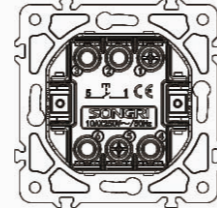

1 gang 2 way switch with light

10AX 250V~

Panel material: Polycarbonate