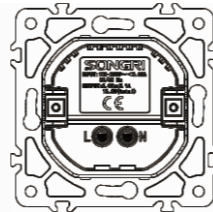

Panel material: Aluminum panel

SAT TV + (TEL or Computer cat6) socket

Panel material: Aluminum panel

(Computer or Tel) + (Computer or Tel) socket

Panel material: Aluminum panel

Double USB 2.1A + 1A socket

Panel material: Aluminum panel