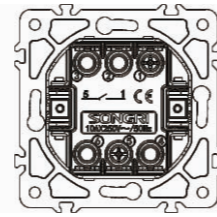

1 gang 1 way switch

10AX 250V~

Panel material: stainless steel

1 gang 2 way switch

10AX 250V~

Panel material: stainless steel

Door bell switch

10A 250V~