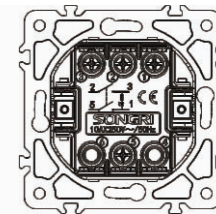

2 gang 1 way switch with light

10AX 250V~

Panel material: stainless steel