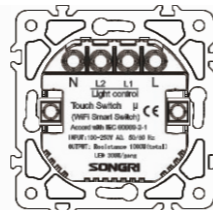

(Computer or Tel) + (Computer or Tel) socket

Panel material: Glass
silver champagne white black

Double USB 2.1A + 1A socket

Panel material: Glass
silver champagne white black

Dimmer (EMC) 400W

Panel material: Glass
silver champagne white black

Dimmer 500W

Panel material: Glass
silver champagne white black

1 gang remote control switch
WIFI or zigBee

Panel material: Glass
silver champagne white black

2 gang remote control switch
WIFI or zigBee

Panel material: Glass
silver champagne white black

Cable outlets

Panel material: Glass
silver champagne white black

Blind covers

Panel material: Glass
silver champagne white black

German Socket with two USB

16A 250V~
USB DC 5V 2.1A
Panel material: Glass
silver champagne white black

French Socket with two USB

16A 250V~
USB DC 5V 2.1A
Panel material: Glass
silver champagne white black