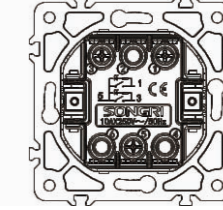

2 gang 2 way switch with light

10AX 250V~
Panel material: Polycarbonate