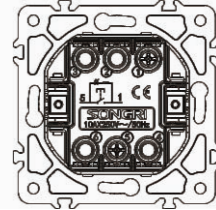

1 gang 2 way switch with light

10AX 250V~

Panel material: Glass silver champagne white black

Door bell switch with light

10A 250V~

Panel material: Glass silver champagne white black

4 Direction switch  
Intermediate switch with light