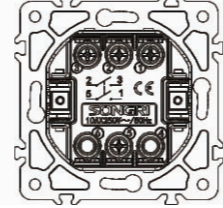

4 Direction switch
Intermediate switch

10AX 250V~

Panel material: Glass silver champagne white black