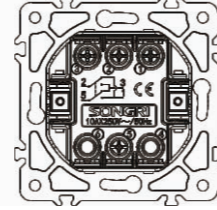

10A 250V~

Panel material: Polycarbonate

4 Direction switch  
Intermediate switch

10AX 250V~

Panel material: Polycarbonate

4 Direction switch  
Intermediate switch with light

10AX 250V~

Panel material: Polycarbonate