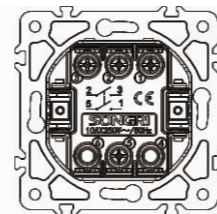

4 Direction switch
Intermediate switch

10AX 250V~

Panel material: Aluminum panel