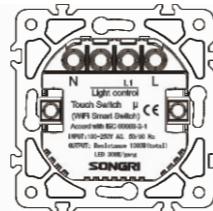

Dimmer (EMC) 400W

Panel material: Aluminum panel

Dimmer 500W

Panel material: Aluminum panel

1 gang remote control switch  
WIFI or zigBee

Panel material: Aluminum panel

2 gang remote control switch  
WIFI or zigBee