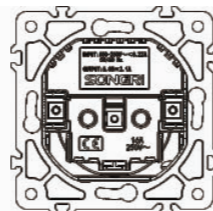

Blind covers

Panel material: Polycarbonate

German Socket with two USB

16A 250V~  
USB DC 5V 2.1A  
Panel material: Polycarbonate

French Socket with two USB

16A 250V~  
USB DC 5V 2.1A  
Panel material: Polycarbonate