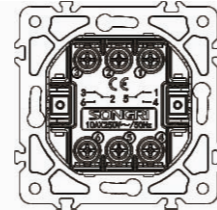

10AX 250V~

Panel material: Aluminum panel

2 gang 2 way switch

10AX 250V~

Panel material: Aluminum panel

Curtain switch

10A 250V~

Panel material: Aluminum panel