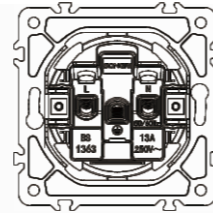

Panel material: Aluminum panel

Russian C1 socket

16A 250V~

Panel material: Aluminum panel

British socket

13A 250V~

Panel material: Aluminum panel

Multifunction 3 pin socket