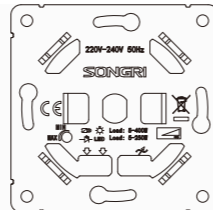

Dimmer 500W

Panel material: Aluminum panel