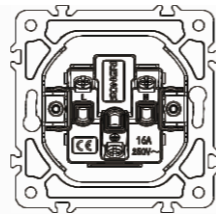

German socket with protective cover

16A 250V~

Panel material: Aluminum panel