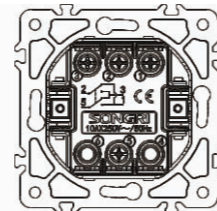

2 gang 1 way switch

10AX 250V~

Panel material: Glass silver champagne white black