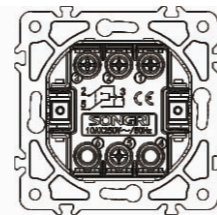

Panel material: Polycarbonate

1 gang 2 pole switch

10AX 250V~

Panel material: Polycarbonate

4 Direction switch  
Intermediate switch

10AX 250V~

Panel material: Polycarbonate

2 gang 1 way switch