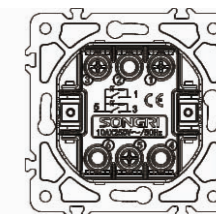

10AX 250V~

Panel material: Aluminum panel

2 gang 1 way switch with light

10AX 250V~

Panel material: Aluminum panel

2 gang 2 way switch with light

10AX 250V~

Panel material: Aluminum panel