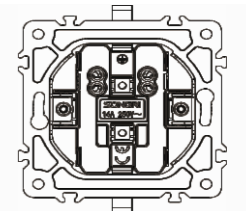

Double French socket

16A 250V~

Panel material: Glass silver champagne white black