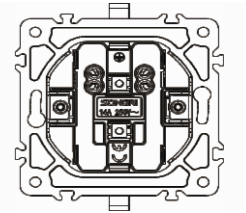

Double French socket

16AX 250V~

Panel material: Aluminum panel