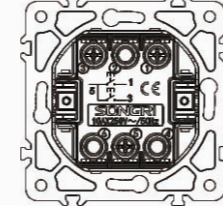

3 gang 1 way switch

10AX 250V~

Panel material: Glass silver champagne white black