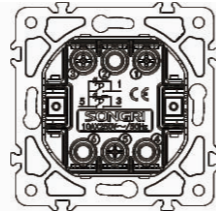

German socket

16A 250V~

Panel material: Polycarbonate