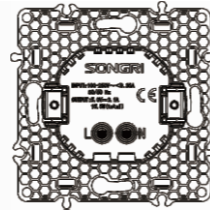

Dimmer 500W

Panel material: Polycarbonate

Cable outlets

Panel material: Polycarbonate

Blind covers

Panel material: Polycarbonate

German Socket with two USB

16A 250V~  
USB DC 5V 2.1A