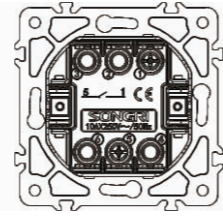

1 gang 2 way switch

10AX 250V~

Panel material: Polycarbonate