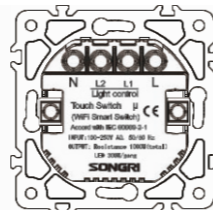

(Computer or Tel) + (Computer or Tel) socket

Panel material: Polycarbonate

Double USB 2.1A + 1A socket

Panel material: Polycarbonate

Dimmer (EMC) 400W

Panel material: Polycarbonate

Dimmer 500W

Panel material: Polycarbonate

1 gang remote control switch
WIFI or zigBee

Panel material: Polycarbonate

2 gang remote control switch
WIFI or zigBee

Panel material: Polycarbonate

Cable outlets

Panel material: Polycarbonate

Blind covers

Panel material: Polycarbonate