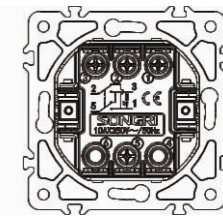

Panel material: Polycarbonate

Door bell switch with light

10A 250V~

Panel material: Polycarbonate

4 Direction switch  
Intermediate switch with light

10AX 250V~

Panel material: Polycarbonate

1 gang 2 pole switch with light