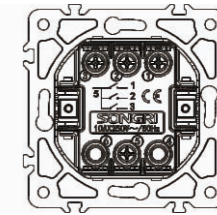

Panel material: Polycarbonate

1 gang 2 pole switch

10AX 250V~

Panel material: Polycarbonate

4 Direction switch  
Intermediate switch

10AX 250V~

Panel material: Polycarbonate

2 gang 1 way switch

10AX 250V~

Panel material: Polycarbonate

2 gang 2 way switch

10AX 250V~

Panel material: Polycarbonate

Curtain switch

10A 250V~

Panel material: Polycarbonate

3 gang 1 way switch

10AX 250V~

Panel material: Polycarbonate

1 gang 1 way switch with light

10AX 250V~

Panel material: Polycarbonate

1 gang 2 way switch with light

10AX 250V~