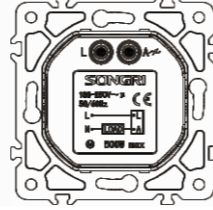

Dimmer (EMC) 400W

Panel material: Polycarbonate

Dimmer 500W

Panel material: Polycarbonate

1 gang remote control switch  
WIFI or zigBee

Panel material: Polycarbonate

2 gang remote control switch  
WIFI or zigBee