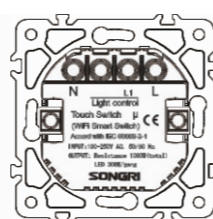

Dimmer (EMC) 400W

Panel material: Polycarbonate

Dimmer 500W

Panel material: Polycarbonate

1 gang remote control switch  
WIFI or zigBee

Panel material: Polycarbonate

2 gang remote control switch  
WIFI or zigBee