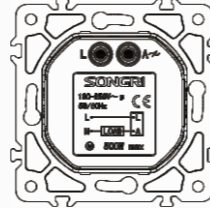

Dimmer (EMC) 400W

Panel material: Polycarbonate

Dimmer 500W

Panel material: Polycarbonate

1 gang remote control switch  
WIFI or zigBee

Panel material: Polycarbonate

2 gang remote control switch  
WIFI or zigBee