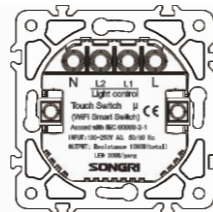

(Computer or Tel) + (Computer or Tel) socket

Panel material: stainless steel

Double USB 2.1A + 1A socket

Panel material: stainless steel

Dimmer (EMC) 400W

Panel material: stainless steel

Dimmer 500W

Panel material: stainless steel

1 gang remote control switch
WIFI or zigBee

Panel material: stainless steel

2 gang remote control switch
WIFI or zigBee

Panel material: stainless steel

Cable outlets

Panel material: stainless steel

Blind covers

Panel material: stainless steel