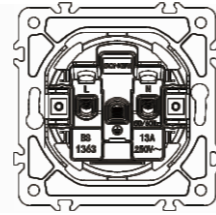

Panel material: Polycarbonate

Russian C1 socket

16A 250V~

Panel material: Polycarbonate

British socket

13A 250V~

Panel material: Polycarbonate

Multifunction 3 pin socket