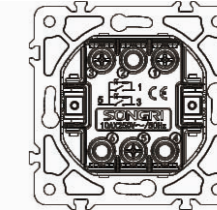

10AX 250V~

Panel material: Aluminum panel

2 gang 1 way switch with light

10AX 250V~

Panel material: Aluminum panel

2 gang 2 way switch with light

10AX 250V~

Panel material: Aluminum panel