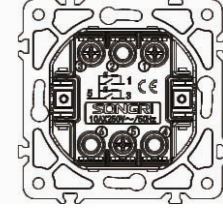

10AX 250V~

Panel material: Glass silver champagne white black

1 gang 2 pole switch with light

10AX 250V~

Panel material: Glass silver champagne white black

2 gang 1 way switch with light

10AX 250V~

Panel material: Glass silver champagne white black