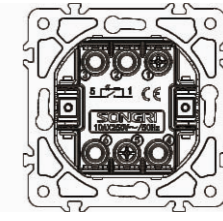

3 gang 1 way switch

10AX 250V~

Panel material: Polycarbonate

1 gang 1 way switch with light

10AX 250V~

Panel material: Polycarbonate

1 gang 2 way switch with light

10AX 250V~