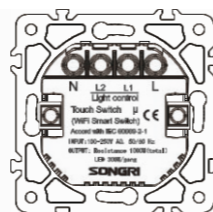

(Computer or Tel) + (Computer or Tel) socket

Panel material: Aluminum panel

Double USB 2.1A + 1A socket

Panel material: Aluminum panel

Dimmer (EMC) 400W

Panel material: Aluminum panel

Dimmer 500W

Panel material: Aluminum panel

1 gang remote control switch
WIFI or zigBee

Panel material: Aluminum panel

2 gang remote control switch
WIFI or zigBee

Panel material: Aluminum panel

Cable outlets

Panel material: Aluminum panel

Blind covers

Panel material: Aluminum panel

German Socket with two USB

16A 250V~
USB DC 5V 2.1A

Panel material: Aluminum panel

French Socket with two USB

16A 250V~
USB DC 5V 2.1A

Panel material: Aluminum panel