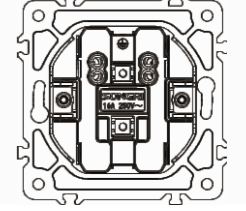

SAT TV socket

Panel material: Glass
silver champagne white black