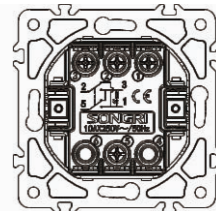

1 gang 2 pole switch with light

10AX 250V~

Panel material: Glass silver champagne white black