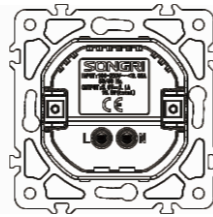

Dimmer (EMC) 400W

Panel material: Glass
silver champagne white black