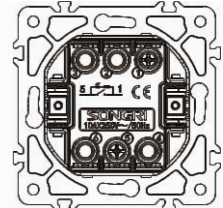

Panel material: Glass silver champagne white black

3 gang 1 way switch

10AX 250V~

Panel material: Glass silver champagne white black

1 gang 1 way switch with light

10AX 250V~

Panel material: Glass silver champagne white black