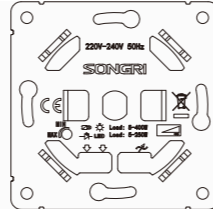

Panel material: Glass  
 silver champagne white black

Double USB 2.1A + 1A socket

Panel material: Glass  
 silver champagne white black

Dimmer (EMC) 400W

Panel material: Glass  
 silver champagne white black