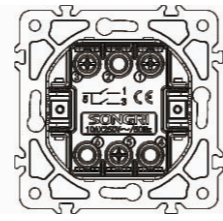

2 gang 2 way switch

10AX 250V~

Panel material: Polycarbonate