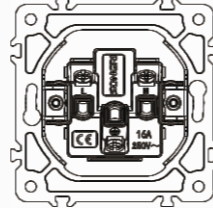

German socket with protective cover

16A 250V~

Panel material: Polycarbonate