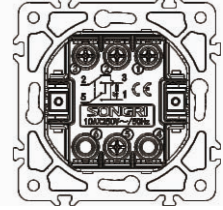

Panel material: Polycarbonate

Door bell switch with light

10A 250V~

Panel material: Polycarbonate

4 Direction switch  
Intermediate switch with light

10AX 250V~

Panel material: Polycarbonate

1 gang 2 pole switch with light