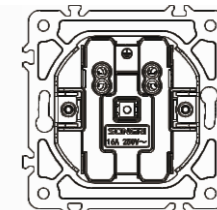

Double Russian C1 socket

16A 250V~
Panel material: Glass silver champagne white black