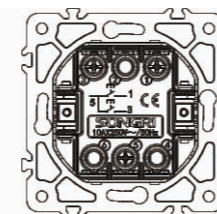

10AX 250V~

Panel material: stainless steel

2 gang 2 way switch

10AX 250V~

Panel material: stainless steel

Curtain switch

10A 250V~

Panel material: stainless steel