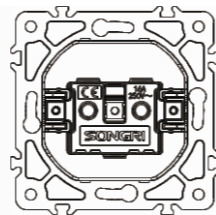

British socket

13A 250V~

Panel material: Polycarbonate