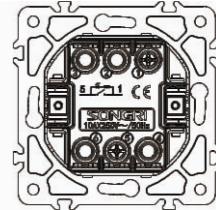

1 gang 2 way switch with light

10AX 250V~

Panel material: Glass silver champagne white black