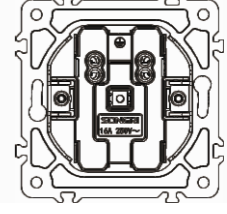

Double German socket

16A 250V~

Panel material: Polycarbonate

Double French socket

16A 250V~

Panel material: Polycarbonate

Double Russian C1 socket

16A 250V~