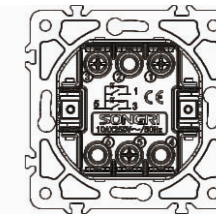

10AX 250V~

Panel material: stainless steel

2 gang 1 way switch with light

10AX 250V~

Panel material: stainless steel

2 gang 2 way switch with light

10AX 250V~

Panel material: stainless steel