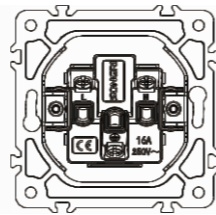

German socket with protective cover

16A 250V~

Panel material: Polycarbonate