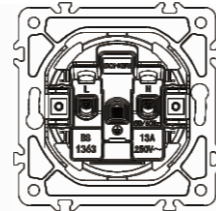

Multifunction 3 pin socket

16A 250V~
Panel material: Glass silver champagne white black