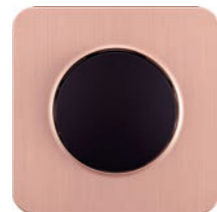

Cable outlets

Panel material: stainless steel

Blind covers

Panel material: stainless steel