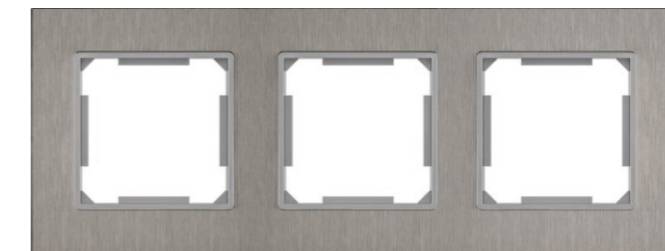

French Socket with two USB

16A 250V~  
USB DC 5V 2.1A

Panel material: Aluminum panel

Single Frame

1gang 2 devices frame

Double Frame

Triple Frame

Quadruple Frame