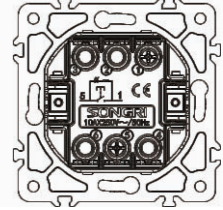

4 Direction switch
Intermediate switch with light

10AX 250V~

Panel material: Polycarbonate