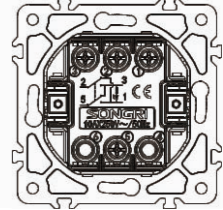

1 gang 2 pole switch with light

10AX 250V~

Panel material: Glass silver champagne white black