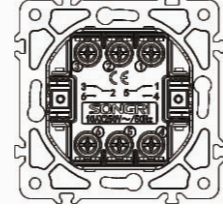

Panel material: Glass silver champagne white black

1 gang 2 pole switch

10AX 250V~

Panel material: Glass silver champagne white black

4 Direction switch  
Intermediate switch

10AX 250V~

Panel material: Glass silver champagne white black

2 gang 1 way switch

10AX 250V~

Panel material: Glass silver champagne white black

2 gang 2 way switch

10AX 250V~

Panel material: Glass silver champagne white black

Curtain switch

10A 250V~