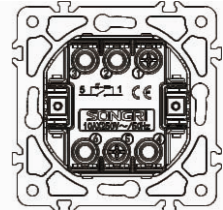

Panel material: Glass silver champagne white black

3 gang 1 way switch

10AX 250V~

Panel material: Glass silver champagne white black

1 gang 1 way switch with light

10AX 250V~

Panel material: Glass silver champagne white black