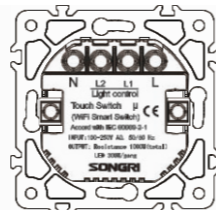

(Computer or Tel) + (Computer or Tel) socket

Panel material: Polycarbonate

Double USB 2.1A + 1A socket

Panel material: Polycarbonate

Dimmer (EMC) 400W

Panel material: Polycarbonate

Dimmer 500W

Panel material: Polycarbonate

1 gang remote control switch
WIFI or zigBee

Panel material: Polycarbonate

2 gang remote control switch
WIFI or zigBee

Panel material: Polycarbonate

Cable outlets

Panel material: Polycarbonate

Blind covers

Panel material: Polycarbonate

German Socket with two USB

16A 250V~
USB DC 5V 2.1A
Panel material: Polycarbonate

French Socket with two USB

16A 250V~
USB DC 5V 2.1A
Panel material: Polycarbonate