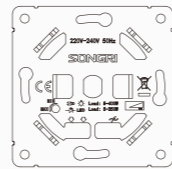

Dimmer (EMC) 400W

Panel material: Polycarbonate