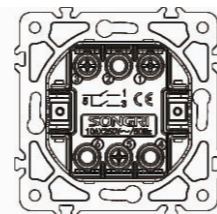

2 gang 2 way switch

10AX 250V~

Panel material: Aluminum panel