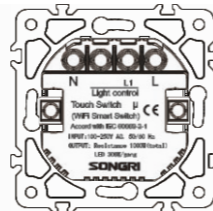

Dimmer (EMC) 400W

Panel material: Polycarbonate

Dimmer 500W

Panel material: Polycarbonate

1 gang remote control switch  
WIFI or zigBee

Panel material: Polycarbonate

2 gang remote control switch  
WIFI or zigBee