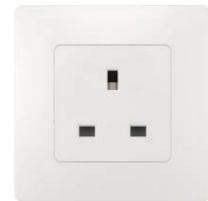

British socket

13A 250V~

Panel material: Polycarbonate