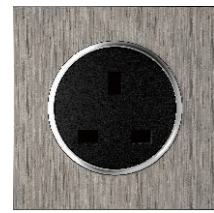

British socket

13A 250V~

Panel material: Aluminum panel