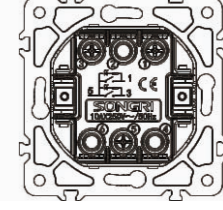

10AX 250V~

Panel material: Polycarbonate

2 gang 1 way switch with light

10AX 250V~

Panel material: Polycarbonate

2 gang 2 way switch with light

10AX 250V~

Panel material: Polycarbonate