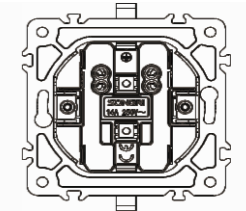

16A 250V~

Panel material: Polycarbonate

Double German socket

16A 250V~

Panel material: Polycarbonate

Double French socket

16A 250V~

Panel material: Polycarbonate