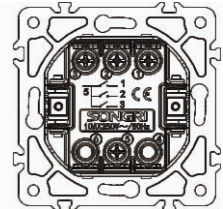

1 gang 1 way switch with light

10AX 250V~

Panel material: Glass silver champagne white black