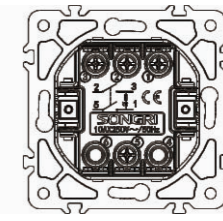

2 gang 1 way switch with light

10AX 250V~

Panel material: Polycarbonate