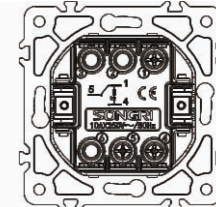

3 gang 1 way switch

10AX 250V~  
Panel material: Polycarbonate

1 gang 1 way switch with light

10AX 250V~  
Panel material: Polycarbonate

1 gang 2 way switch with light

10AX 250V~  
Panel material: Polycarbonate