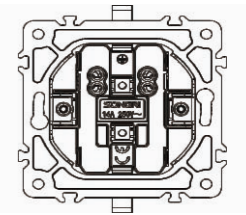

Double French socket

16A 250V~

Panel material: stainless steel