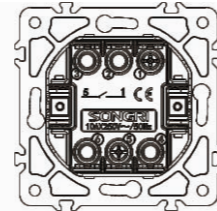

1 gang 2 way switch

10AX 250V~

Panel material: Glass silver champagne white black