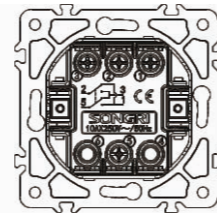

Panel material: stainless steel

1 gang 2 pole switch

10AX 250V~

Panel material: stainless steel

4 Direction switch  
Intermediate switch

10AX 250V~

Panel material: stainless steel

2 gang 1 way switch