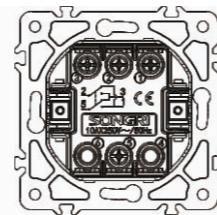

Panel material: Aluminum panel

1 gang 2 pole switch

10AX 250V~

Panel material: Aluminum panel

4 Direction switch  
Intermediate switch

10AX 250V~

Panel material: Aluminum panel

2 gang 1 way switch