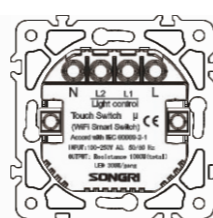

(Computer or Tel) + (Computer or Tel) socket

Panel material: Polycarbonate

Double USB 2.1A + 1A socket

Panel material: Polycarbonate

Dimmer (EMC) 400W

Panel material: Polycarbonate

Dimmer 500W

Panel material: Polycarbonate

1 gang remote control switch
WIFI or zigBee

Panel material: Polycarbonate

2 gang remote control switch
WIFI or zigBee

Panel material: Polycarbonate

Cable outlets

Panel material: Polycarbonate

Blind covers

Panel material: Polycarbonate