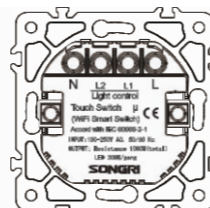

(Computer or Tel) + (Computer or Tel) socket

Panel material: Glass
silver champagne white black

Double USB 2.1A + 1A socket

Panel material: Glass
silver champagne white black

Dimmer (EMC) 400W

Panel material: Glass
silver champagne white black

Dimmer 500W

Panel material: Glass
silver champagne white black

1 gang remote control switch
WIFI or zigBee

Panel material: Glass
silver champagne white black

2 gang remote control switch
WIFI or zigBee

Panel material: Glass
silver champagne white black

Cable outlets

Panel material: Glass
silver champagne white black

Blind covers

Panel material: Glass
silver champagne white black

German Socket with two USB

16A 250V~
USB DC 5V 2.1A
Panel material: Glass
silver champagne white black

French Socket with two USB

16A 250V~
USB DC 5V 2.1A
Panel material: Glass
silver champagne white black