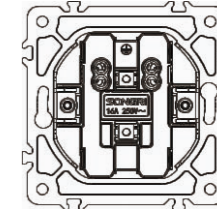

16A 250V~  
Panel material: Glass silver champagne white black

Double French socket

16A 250V~  
Panel material: Glass silver champagne white black

Double Russian C1 socket

16A 250V~  
Panel material: Glass silver champagne white black