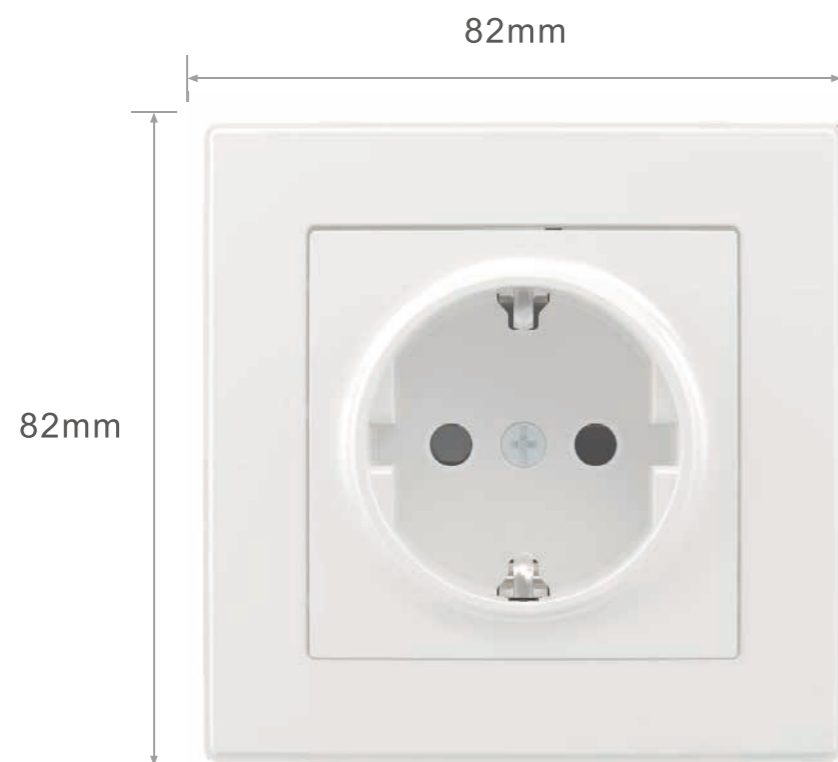

# SEU6 SERIES

Finish: Polycarbonate

Size: 82x82mm

High-quality PC material, resistant to high temperatures up to 850 degrees Celsius, auto-extinguishing in 30 seconds, protecting the safety of the whole family.