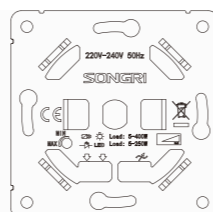

(Computer or Tel) + (Computer or Tel) socket

Panel material: Glass  
 silver champagne white black

Double USB 2.1A + 1A socket

Panel material: Glass  
 silver champagne white black

Dimmer (EMC) 400W

Panel material: Glass  
 silver champagne white black