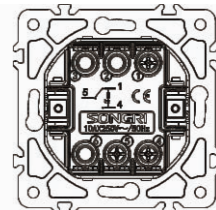

Door bell switch with light

10A 250V~

Panel material: Glass silver champagne white black