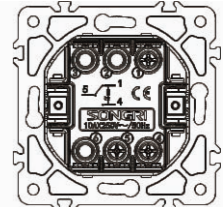

Door bell switch with light

10A 250V~

Panel material: Glass silver champagne white black