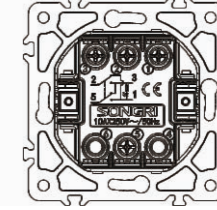

10A 250V~

Panel material: Polycarbonate

4 Direction switch  
Intermediate switch

10AX 250V~

Panel material: Polycarbonate

4 Direction switch  
Intermediate switch with light

10AX 250V~

Panel material: Polycarbonate