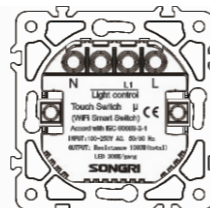

2 gang remote control switch
WIFI or zigBee

Panel material: Glass
silver champagne white black