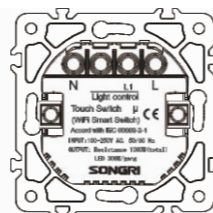

Dimmer (EMC) 400W

Panel material: Aluminum panel

Dimmer 500W

Panel material: Aluminum panel

1 gang remote control switch  
WIFI or zigBee

Panel material: Aluminum panel

2 gang remote control switch  
WIFI or zigBee