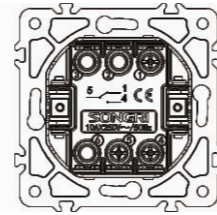

1 gang 1 way switch

10AX 250V~

Panel material: stainless steel

1 gang 2 way switch

10AX 250V~

Panel material: stainless steel

Door bell switch

10A 250V~