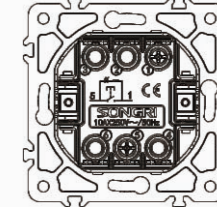

Panel material: Polycarbonate

1 gang 2 way switch with light

10AX 250V~

Panel material: Polycarbonate

1 gang 2 pole switch

10AX 250V~

Panel material: Polycarbonate

Door bell switch with light

10A 250V~

Panel material: Polycarbonate

4 Direction switch  
Intermediate switch

10AX 250V~

Panel material: Polycarbonate

4 Direction switch  
Intermediate switch with light

10AX 250V~

Panel material: Polycarbonate