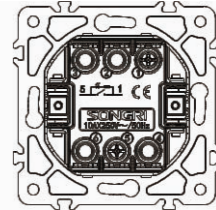

Panel material: Glass silver champagne white black

3 gang 1 way switch

10AX 250V~

Panel material: Glass silver champagne white black

1 gang 1 way switch with light

10AX 250V~

Panel material: Glass silver champagne white black