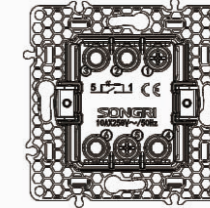

Curtain switch

10A 250V~  
Panel material: Polycarbonate

3 gang 1 way switch

10AX 250V~  
Panel material: Polycarbonate

1 gang 1 way switch with light

10AX 250V~  
Panel material: Polycarbonate

1 gang 2 way switch with light