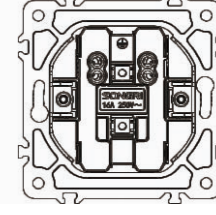

SAT TV socket

Panel material: Aluminum panel