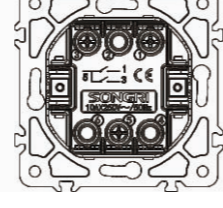

2 gang 2 way switch

10AX 250V~

Panel material: Glass silver champagne white black