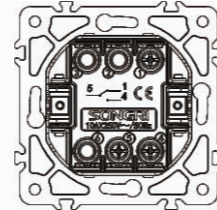

1 gang 1 way switch with light

10AX 250V~

Panel material: Polycarbonate