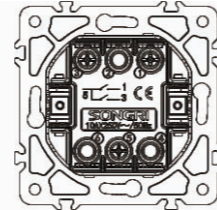

2 gang 2 way switch

10AX 250V~

Panel material: Polycarbonate