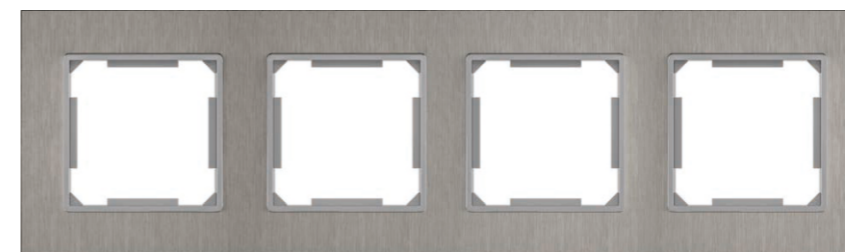

French Socket with two USB

16A 250V~  
USB DC 5V 2.1A

Panel material: Aluminum panel

Single Frame

1gang 2 devices frame

Double Frame

Triple Frame

Quadruple Frame