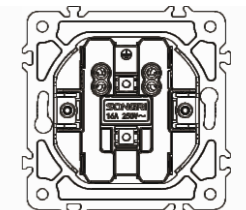

SAT TV socket

Panel material: Polycarbonate