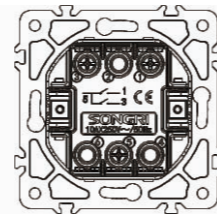

2 gang 2 way switch

10AX 250V~

Panel material: Polycarbonate