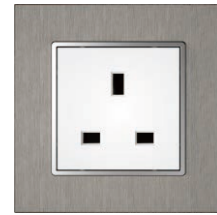

British socket

13A 250V~

Panel material: Aluminum panel