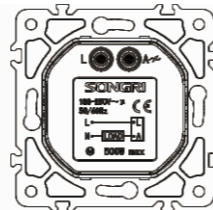

1 gang remote control switch
WIFI or zigBee

Panel material: Aluminum panel