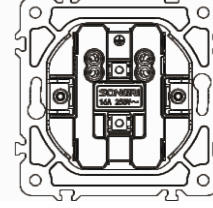

SAT TV socket

Panel material: Polycarbonate