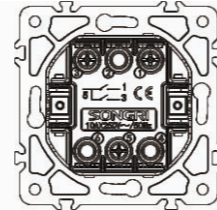

2 gang 2 way switch

10AX 250V~

Panel material: Aluminum panel