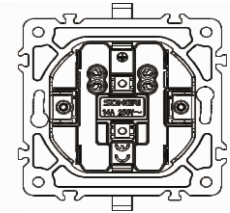

16A 250V~

Panel material: Polycarbonate

French socket with protective cover

16A 250V~

Panel material: Polycarbonate

Double German socket

16A 250V~

Panel material: Polycarbonate