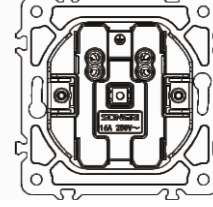

Double German socket

16A 250V~

Panel material: Polycarbonate

Double French socket

16A 250V~

Panel material: Polycarbonate

Double Russian C1 socket

16A 250V~