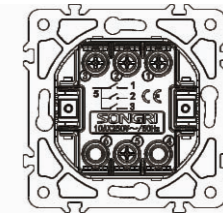

Curtain switch

10A 250V~  
Panel material: Polycarbonate

3 gang 1 way switch

10AX 250V~  
Panel material: Polycarbonate

1 gang 1 way switch with light

10AX 250V~  
Panel material: Polycarbonate

1 gang 2 way switch with light