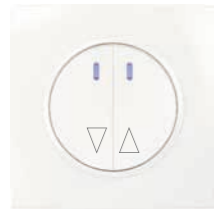

Curtain switch with light

10A 250V~

Panel material: Polycarbonate

German socket

16A 250V~

Panel material: Polycarbonate

French socket

16A 250V~