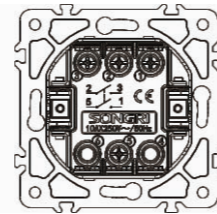

4 Direction switch
Intermediate switch

10AX 250V~

Panel material: Polycarbonate