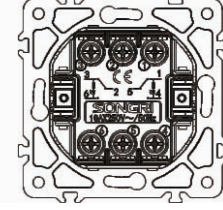

1 gang 1 way switch

10AX 250V~

Panel material: Glass silver champagne white black

1 gang 2 way switch

10AX 250V~

Panel material: Glass silver champagne white black

Door bell switch

10A 250V~

Panel material: Glass silver champagne white black

1 gang 2 pole switch

10AX 250V~

Panel material: Glass silver champagne white black

4 Direction switch
Intermediate switch

10AX 250V~

Panel material: Glass silver champagne white black

2 gang 1 way switch

10AX 250V~

Panel material: Glass silver champagne white black

2 gang 2 way switch

10AX 250V~

Panel material: Glass silver champagne white black

Curtain switch

10A 250V~

Panel material: Glass silver champagne white black

3 gang 1 way switch

10AX 250V~

Panel material: Glass silver champagne white black

1 gang 1 way switch with light

10AX 250V~

Panel material: Glass silver champagne white black

1 gang 2 way switch with light

10AX 250V~

Panel material: Glass silver champagne white black

Door bell switch with light

10A 250V~

Panel material: Glass silver champagne white black

4 Direction switch
Intermediate switch with light

10AX 250V~

Panel material: Glass silver champagne white black

1 gang 2 pole switch with light

10AX 250V~

Panel material: Glass silver champagne white black

2 gang 1 way switch with light

10AX 250V~

Panel material: Glass silver champagne white black

2 gang 2 way switch with light

10AX 250V~

Panel material: Glass silver champagne white black