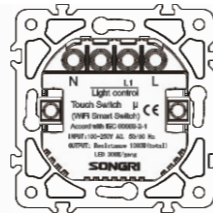

2 gang remote control switch
WIFI or zigBee

Panel material: Polycarbonate