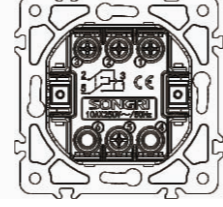

Panel material: Glass silver champagne white black

1 gang 2 pole switch

10AX 250V~

Panel material: Glass silver champagne white black

4 Direction switch  
Intermediate switch

10AX 250V~

Panel material: Glass silver champagne white black