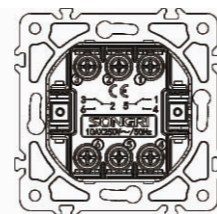

10AX 250V~

Panel material: Aluminum panel

2 gang 2 way switch

10AX 250V~

Panel material: Aluminum panel

Curtain switch

10A 250V~

Panel material: Aluminum panel