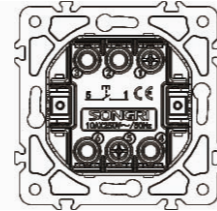

1 gang 2 pole switch

10AX 250V~

Panel material: Aluminum panel