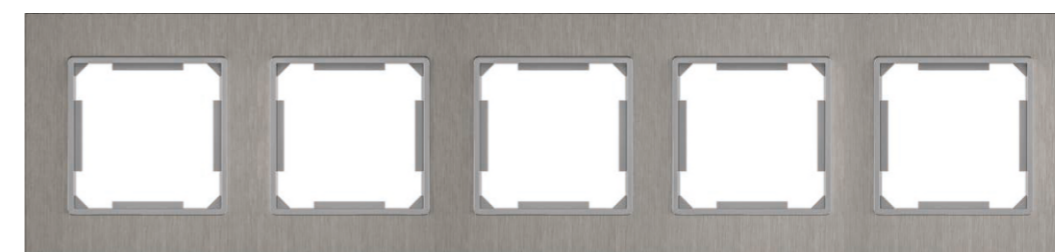

French Socket with two USB

16A 250V~  
USB DC 5V 2.1A

Panel material: Aluminum panel

Single Frame

1gang 2 devices frame

Double Frame

Triple Frame

Quadruple Frame