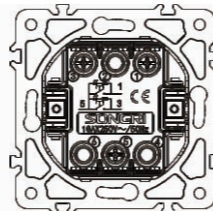

2 gang 2 way switch with light

10AX 250V~

Panel material: Glass silver champagne white black

Curtain switch with light

10A 250V~  
 Panel material: Glass  
 silver champagne white black

German socket

16A 250V~  
 Panel material: Glass  
 silver champagne white black