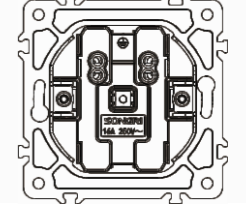

16A 250V~  
 Panel material: Glass  
 silver champagne white black

Double German socket

16A 250V~  
 Panel material: Glass  
 silver champagne white black

Double French socket

16A 250V~  
 Panel material: Glass  
 silver champagne white black