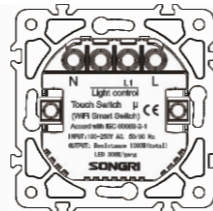

2 gang remote control switch
WIFI or zigBee

Panel material: Glass
silver champagne white black