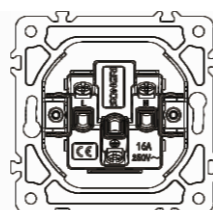

German socket with protective cover

16A 250V~

Panel material: Glass silver champagne white black