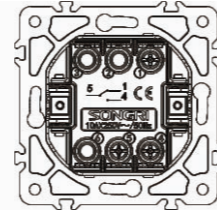

# SEU14 SERIES

Finish: tempered glass  
Size: 86x86mm

1 gang 1 way switch

10AX 250V~

Panel material: Glass silver champagne white black

1 gang 2 way switch

10AX 250V~

Panel material: Glass silver champagne white black