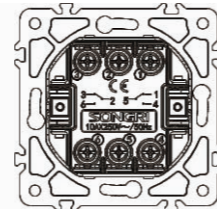

2 gang 1 way switch

10AX 250V~

Panel material: Glass silver champagne white black

2 gang 2 way switch

10AX 250V~

Panel material: Glass silver champagne white black

Curtain switch

10A 250V~