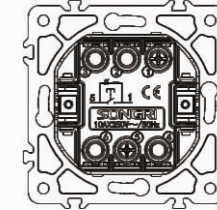

4 Direction switch
Intermediate switch with light

10AX 250V~

Panel material: Polycarbonate