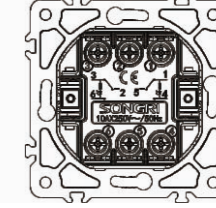

1 gang 1 way switch

10AX 250V~
Panel material: Polycarbonate

1 gang 2 way switch

10AX 250V~
Panel material: Polycarbonate

Door bell switch

10A 250V~
Panel material: Polycarbonate

1 gang 2 pole switch

10AX 250V~
Panel material: Polycarbonate

4 Direction switch
Intermediate switch

10AX 250V~
Panel material: Polycarbonate

2 gang 1 way switch

10AX 250V~
Panel material: Polycarbonate

2 gang 2 way switch

10AX 250V~
Panel material: Polycarbonate

Curtain switch

10A 250V~
Panel material: Polycarbonate

3 gang 1 way switch

10AX 250V~
Panel material: Polycarbonate

1 gang 1 way switch with light

10AX 250V~
Panel material: Polycarbonate

1 gang 2 way switch with light

10AX 250V~
Panel material: Polycarbonate

Door bell switch with light

10A 250V~
Panel material: Polycarbonate

4 Direction switch
Intermediate switch with light

10AX 250V~
Panel material: Polycarbonate

1 gang 2 pole switch with light

10AX 250V~
Panel material: Polycarbonate

2 gang 1 way switch with light

10AX 250V~
Panel material: Polycarbonate

2 gang 2 way switch with light

10AX 250V~
Panel material: Polycarbonate