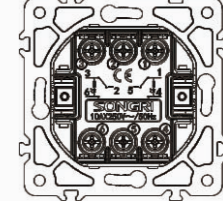

10AX 250V~

Panel material: Polycarbonate

2 gang 1 way switch with light

10AX 250V~

Panel material: Polycarbonate

2 gang 2 way switch with light

10AX 250V~

Panel material: Polycarbonate