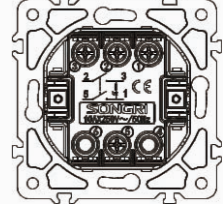

10AX 250V~

Panel material: Glass silver champagne white black

1 gang 2 pole switch with light

10AX 250V~

Panel material: Glass silver champagne white black

2 gang 1 way switch with light

10AX 250V~

Panel material: Glass silver champagne white black