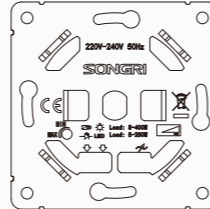

Dimmer (EMC) 400W

Panel material: Polycarbonate

Dimmer 500W

Panel material: Polycarbonate

1 gang remote control switch  
WIFI or zigBee

Panel material: Polycarbonate

2 gang remote control switch  
WIFI or zigBee