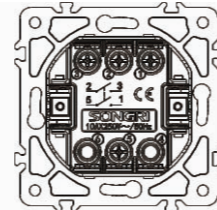

Door bell switch

10A 250V~

Panel material: Glass silver champagne white black

1 gang 2 pole switch

10AX 250V~

Panel material: Glass silver champagne white black

4 Direction switch  
Intermediate switch

10AX 250V~