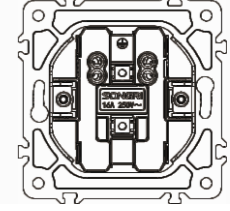

SAT TV socket

Panel material: Polycarbonate