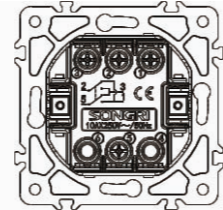

2 gang 1 way switch

10AX 250V~
Panel material: Polycarbonate