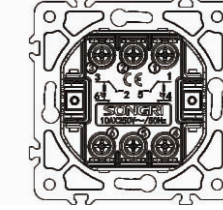

Curtain switch with light

10A 250V~

Panel material: Polycarbonate

German socket

16A 250V~

Panel material: Polycarbonate

French socket

16A 250V~