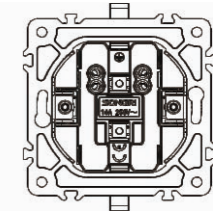

Double French socket

16A 250V~

Panel material: Polycarbonate