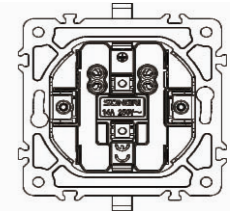

Double French socket

16A 250V~

Panel material: Polycarbonate