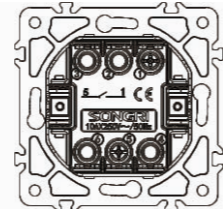

1 gang 2 way switch

10AX 250V~

Panel material: Glass silver champagne white black