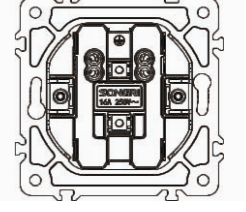

SAT TV socket

Panel material: Aluminum panel