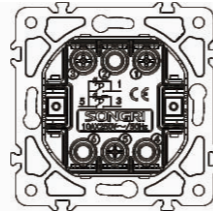

German socket

16A 250V~

Panel material: Aluminum panel