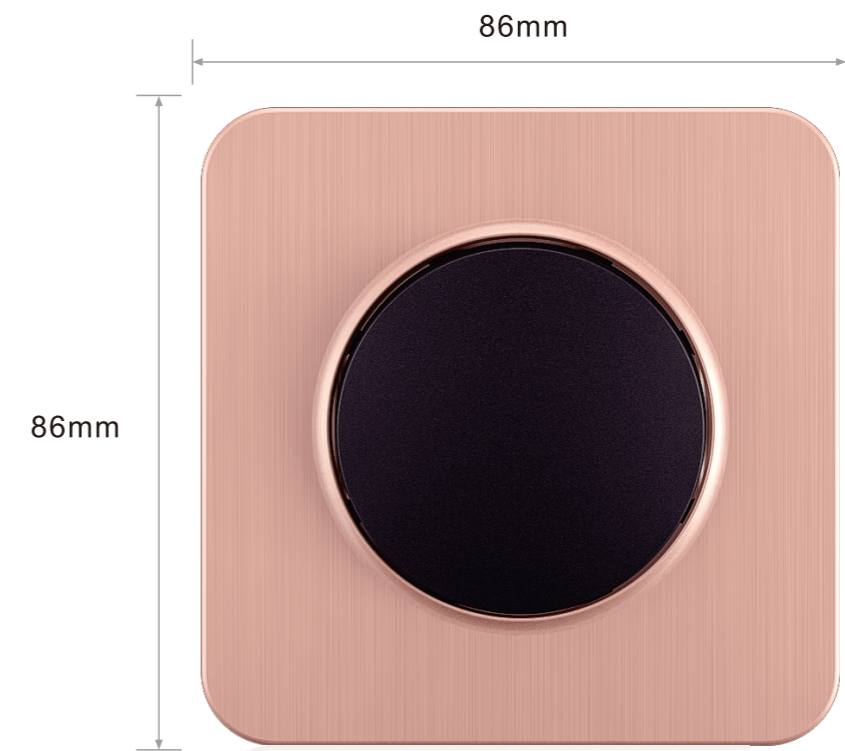

Single Frame

1gang 2 devices frame

Double Frame

Triple Frame

Quadruple Frame

Quintuple Frame

# SEU7 SERIES

Finish: stainless steel

Size: 86x86mm

High-quality PC material, resistant to high temperatures up to 850 degrees Celsius, auto-extinguishing in 30 seconds, protecting the safety of the whole family.