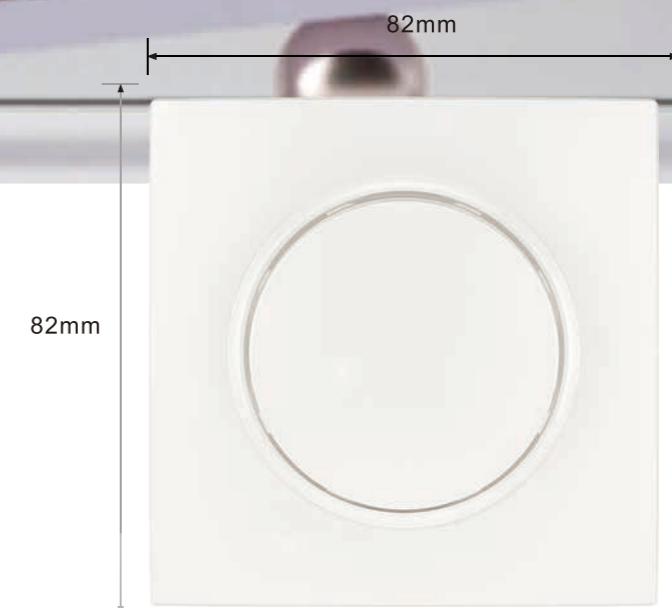

SEU4 SERIES

Finish: Polycarbonate
Size: 82x82mm

High-quality PC material, resistant to high temperatures up to 850 degrees Celsius, auto-extinguishing in 30 seconds, protecting the safety of the whole family.