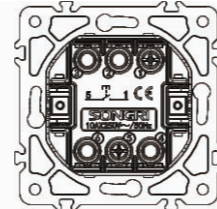

1 gang 2 pole switch

10AX 250V~

Panel material: Glass silver champagne white black