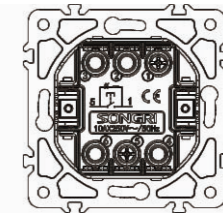

4 Direction switch
Intermediate switch with light

10AX 250V~

Panel material: Polycarbonate