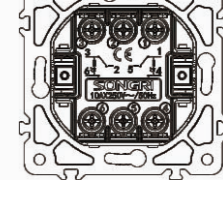

1 gang 1 way switch

10AX 250V~

Panel material: Glass silver champagne white black

1 gang 2 way switch

10AX 250V~

Panel material: Glass silver champagne white black

Door bell switch

10A 250V~

Panel material: Glass silver champagne white black

1 gang 2 pole switch

10AX 250V~

Panel material: Glass silver champagne white black

4 Direction switch
Intermediate switch

10AX 250V~

Panel material: Glass silver champagne white black

2 gang 1 way switch

10AX 250V~

Panel material: Glass silver champagne white black

2 gang 2 way switch

10AX 250V~

Panel material: Glass silver champagne white black

Curtain switch

10A 250V~

Panel material: Glass silver champagne white black

3 gang 1 way switch

10AX 250V~

Panel material: Glass silver champagne white black

1 gang 1 way switch with light

10AX 250V~

Panel material: Glass silver champagne white black

1 gang 2 way switch with light

10AX 250V~

Panel material: Glass silver champagne white black

Door bell switch with light

10A 250V~

Panel material: Glass silver champagne white black

4 Direction switch
Intermediate switch with light

10AX 250V~

Panel material: Glass silver champagne white black

1 gang 2 pole switch with light

10AX 250V~

Panel material: Glass silver champagne white black

2 gang 1 way switch with light

10AX 250V~

Panel material: Glass silver champagne white black

2 gang 2 way switch with light

10AX 250V~

Panel material: Glass silver champagne white black