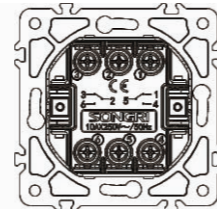

Panel material: Glass silver champagne white black

2 gang 1 way switch

10AX 250V~

Panel material: Glass silver champagne white black

2 gang 2 way switch

10AX 250V~

Panel material: Glass silver champagne white black