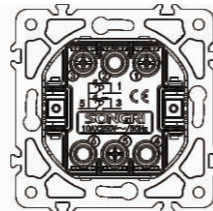

2 gang 2 way switch with light

10AX 250V~

Panel material: Glass silver champagne white black

Curtain switch with light

10A 250V~

Panel material: Glass silver champagne white black

German socket

16A 250V~