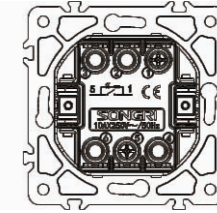

3 gang 1 way switch

10AX 250V~

Panel material: Aluminum panel

1 gang 1 way switch with light

10AX 250V~

Panel material: Aluminum panel

1 gang 2 way switch with light

10AX 250V~