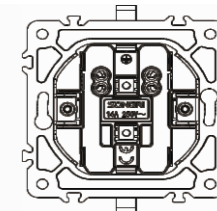

Double French socket

16A 250V~
Panel material: Glass silver champagne white black