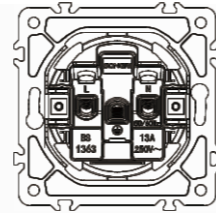

Panel material: Aluminum panel

Russian C1 socket

16A 250V~

Panel material: Aluminum panel

British socket

13A 250V~

Panel material: Aluminum panel

Multifunction 3 pin socket