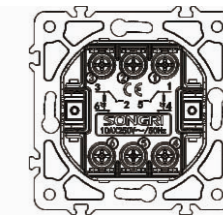

10AX 250V~

Panel material: Polycarbonate

2 gang 1 way switch with light

10AX 250V~

Panel material: Polycarbonate

2 gang 2 way switch with light

10AX 250V~

Panel material: Polycarbonate