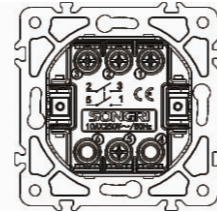

4 Direction switch
Intermediate switch

10AX 250V~

Panel material: stainless steel