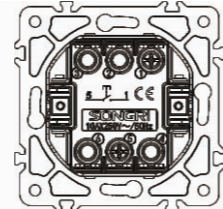

1 gang 2 pole switch

10AX 250V~

Panel material: Glass silver champagne white black