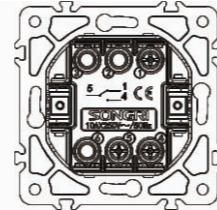

1 gang 1 way switch

10AX 250V~

Panel material: Glass silver champagne white black

1 gang 2 way switch

10AX 250V~

Panel material: Glass silver champagne white black

Door bell switch

10A 250V~