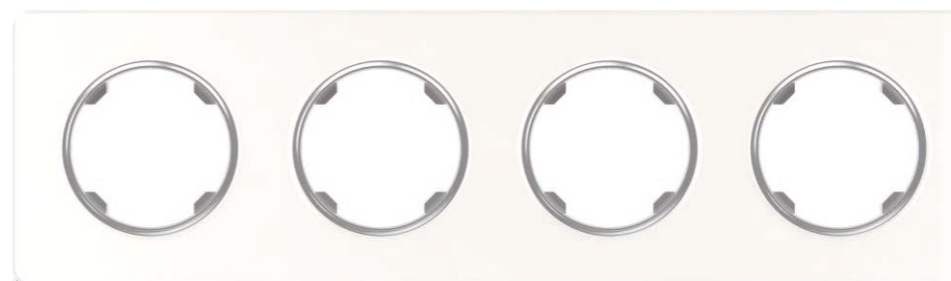

Quadruple Frame