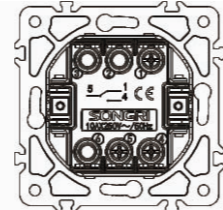

1 gang 1 way switch

10AX 250V~

Panel material: Glass silver champagne white black

1 gang 2 way switch

10AX 250V~

Panel material: Glass silver champagne white black

Door bell switch

10A 250V~