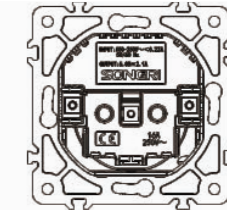

Single Frame