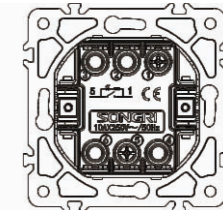

Curtain switch

10A 250V~  
Panel material: Polycarbonate

3 gang 1 way switch

10AX 250V~  
Panel material: Polycarbonate

1 gang 1 way switch with light

10AX 250V~  
Panel material: Polycarbonate

1 gang 2 way switch with light