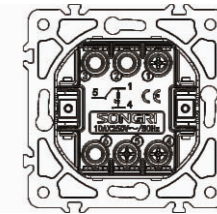

Door bell switch with light

10A 250V~

Panel material: Polycarbonate