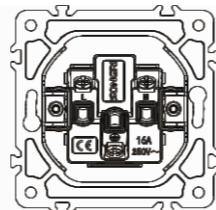

Russian C1 socket

16A 250V~  
Panel material: Glass silver champagne white black

British socket

13A 250V~  
Panel material: Glass silver champagne white black

Multifunction 3 pin socket

16A 250V~  
Panel material: Glass silver champagne white black