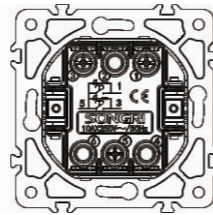

German socket

16A 250V~

Panel material: stainless steel