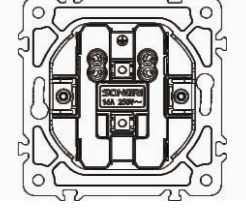

SAT TV socket

Panel material: Polycarbonate