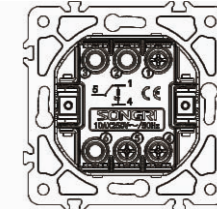

Door bell switch with light

10A 250V~

Panel material: Polycarbonate