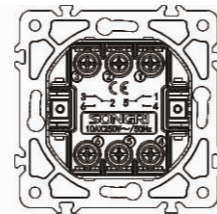

10AX 250V~

Panel material: stainless steel

2 gang 2 way switch

10AX 250V~

Panel material: stainless steel

Curtain switch

10A 250V~

Panel material: stainless steel