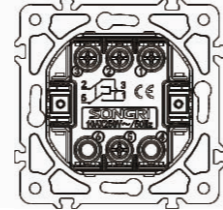

Panel material: Glass silver champagne white black

1 gang 2 pole switch

10AX 250V~

Panel material: Glass silver champagne white black

4 Direction switch  
Intermediate switch

10AX 250V~

Panel material: Glass silver champagne white black