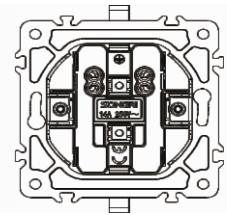

Double French socket

16A 250V~

Panel material: Polycarbonate