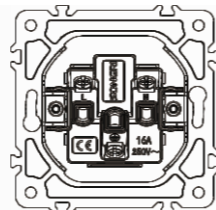

German socket with protective cover

16A 250V~

Panel material: Polycarbonate