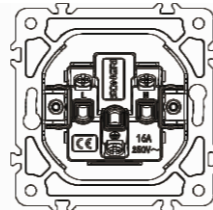

German socket with protective cover

16A 250V~

Panel material: Polycarbonate