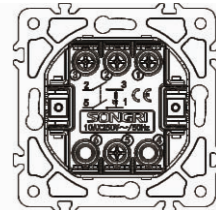

4 Direction switch  
Intermediate switch with light

10AX 250V~

Panel material: Glass silver champagne white black

1 gang 2 pole switch with light

10AX 250V~

Panel material: Glass silver champagne white black