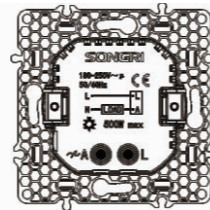

Dimmer 500W

Panel material: Polycarbonate

Cable outlets

Panel material: Polycarbonate

Blind covers

Panel material: Polycarbonate

German Socket with two USB

16A 250V~  
USB DC 5V 2.1A