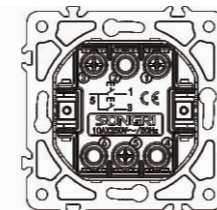

3 gang 1 way switch

10AX 250V~

Panel material: Glass silver champagne white black