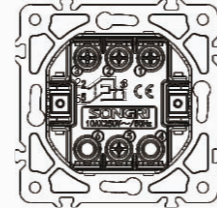

2 gang 1 way switch

10AX 250V~
Panel material: Polycarbonate