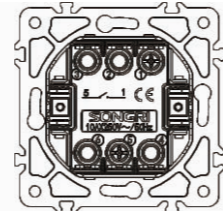

1 gang 2 way switch

10AX 250V~

Panel material: Glass silver champagne white black