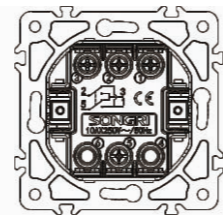

Panel material: Polycarbonate

1 gang 2 pole switch

10AX 250V~

Panel material: Polycarbonate

4 Direction switch  
Intermediate switch

10AX 250V~

Panel material: Polycarbonate

2 gang 1 way switch