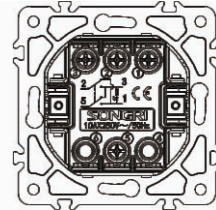

1 gang 2 pole switch with light

10AX 250V~

Panel material: Glass silver champagne white black