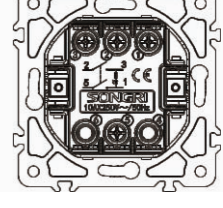

10AX 250V~

Panel material: Glass silver champagne white black

1 gang 2 pole switch with light

10AX 250V~

Panel material: Glass silver champagne white black

2 gang 1 way switch with light

10AX 250V~

Panel material: Glass silver champagne white black