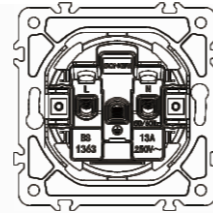

Panel material: stainless steel

Russian C1 socket

16A 250V~

Panel material: stainless steel

British socket

13A 250V~

Panel material: stainless steel

Multifunction 3 pin socket