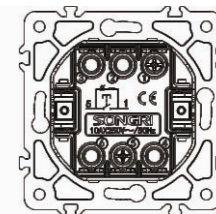

4 Direction switch
Intermediate switch with light

10AX 250V~

Panel material: Aluminum panel