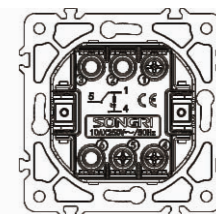

Door bell switch with light

10A 250V~

Panel material: Aluminum panel