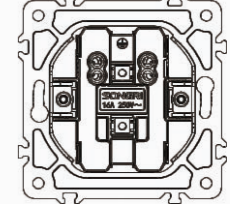

SAT TV socket

Panel material: Polycarbonate