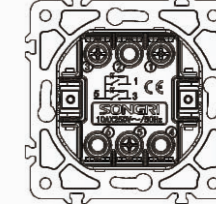

2 gang 2 way switch with light

10AX 250V~
Panel material: Polycarbonate