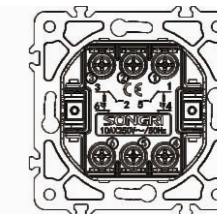

10AX 250V~

Panel material: Polycarbonate

2 gang 1 way switch with light

10AX 250V~

Panel material: Polycarbonate

2 gang 2 way switch with light

10AX 250V~

Panel material: Polycarbonate