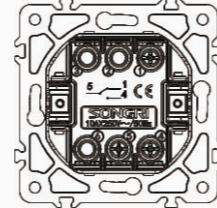

Door bell switch

10A 250V~
Panel material: Polycarbonate