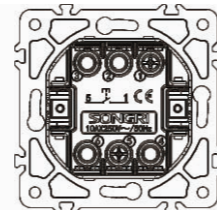

1 gang 2 pole switch

10AX 250V~

Panel material: Glass silver champagne white black