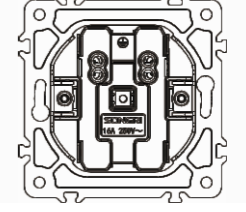

Double German socket

16A 250V~

Panel material: stainless steel

Double French socket

16A 250V~

Panel material: stainless steel

Double Russian C1 socket

16A 250V~