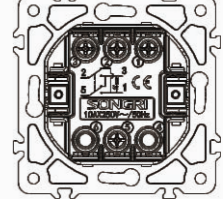

1 gang 2 pole switch with light

10AX 250V~

Panel material: Glass silver champagne white black