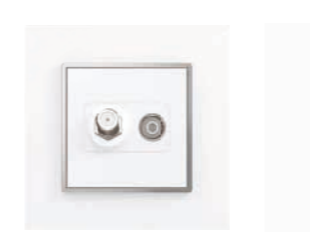

SAT TV + TV socket

Panel material: Glass silver champagne white black