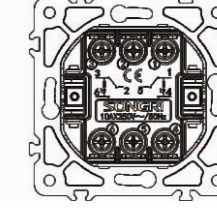

1 gang 1 way switch

10AX 250V~

Panel material: Polycarbonate

3 gang 1 way switch

10AX 250V~

Panel material: Polycarbonate

1 gang 2 way switch

10AX 250V~

Panel material: Polycarbonate

1 gang 1 way switch with light

10AX 250V~

Panel material: Polycarbonate

Door bell switch

10A 250V~

Panel material: Polycarbonate

1 gang 2 way switch with light

10AX 250V~

Panel material: Polycarbonate

1 gang 2 pole switch

10AX 250V~

Panel material: Polycarbonate

Door bell switch with light

10A 250V~

Panel material: Polycarbonate

4 Direction switch
Intermediate switch

10AX 250V~

Panel material: Polycarbonate

4 Direction switch
Intermediate switch with light

10AX 250V~

Panel material: Polycarbonate

2 gang 1 way switch

10AX 250V~

Panel material: Polycarbonate

1 gang 2 pole switch with light

10AX 250V~

Panel material: Polycarbonate

2 gang 2 way switch

10AX 250V~

Panel material: Polycarbonate

2 gang 1 way switch with light

10AX 250V~

Panel material: Polycarbonate

Curtain switch

10A 250V~

Panel material: Polycarbonate

2 gang 2 way switch with light

10AX 250V~

Panel material: Polycarbonate