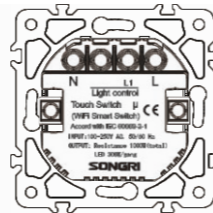

Panel material: stainless steel

Dimmer (EMC) 400W

Panel material: stainless steel

Dimmer 500W

Panel material: stainless steel

1 gang remote control switch  
WIFI or zigBee

Panel material: stainless steel

2 gang remote control switch  
WIFI or zigBee