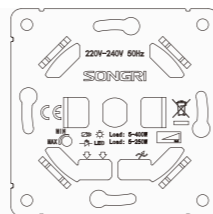

Dimmer 500W

Panel material: Polycarbonate