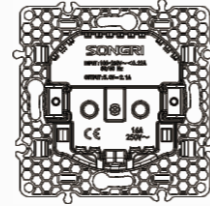

French Socket with two USB

16A 250V~
USB DC 5V 2.1A

Panel material: Polycarbonate