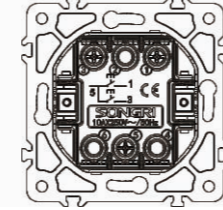

Curtain switch

10A 250V~  
Panel material: Polycarbonate

3 gang 1 way switch

10AX 250V~  
Panel material: Polycarbonate

1 gang 1 way switch with light

10AX 250V~  
Panel material: Polycarbonate

1 gang 2 way switch with light