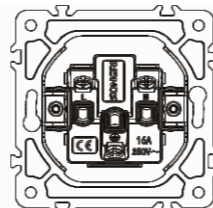

German socket with protective cover

16A 250V~
Panel material: Glass silver champagne white black