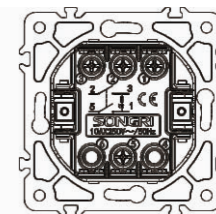

2 gang 1 way switch with light

10AX 250V~

Panel material: Aluminum panel