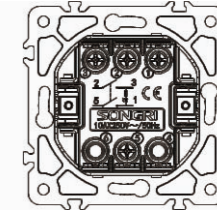

2 gang 1 way switch with light

10AX 250V~

Panel material: Polycarbonate