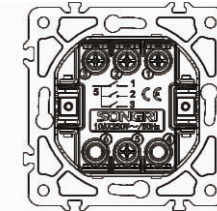

Finish: Polycarbonate

Size: 82x82mm

1 gang 1 way switch

10AX 250V~

Panel material: Polycarbonate

3 gang 1 way switch

10AX 250V~

Panel material: Polycarbonate