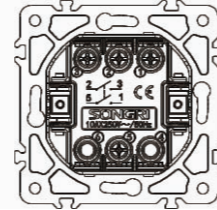

4 Direction switch
Intermediate switch

10AX 250V~

Panel material: Aluminum panel