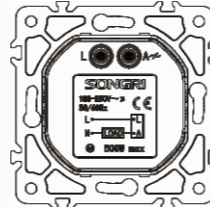

1 gang remote control switch
WIFI or zigBee

Panel material: Glass
silver champagne white black