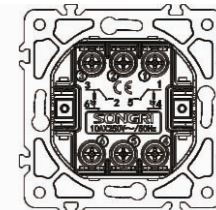

1 gang 1 way switch

10AX 250V~

Panel material: Glass silver champagne white black

1 gang 2 way switch

10AX 250V~

Panel material: Glass silver champagne white black

Door bell switch

10A 250V~

Panel material: Glass silver champagne white black

1 gang 2 pole switch

10AX 250V~

Panel material: Glass silver champagne white black

4 Direction switch
Intermediate switch

10AX 250V~

Panel material: Glass silver champagne white black

2 gang 1 way switch

10AX 250V~

Panel material: Glass silver champagne white black

2 gang 2 way switch

10AX 250V~

Panel material: Glass silver champagne white black

Curtain switch

10A 250V~

Panel material: Glass silver champagne white black

3 gang 1 way switch

10AX 250V~

Panel material: Glass silver champagne white black

1 gang 1 way switch with light

10AX 250V~

Panel material: Glass silver champagne white black

1 gang 2 way switch with light

10AX 250V~

Panel material: Glass silver champagne white black

Door bell switch with light

10A 250V~

Panel material: Glass silver champagne white black

4 Direction switch
Intermediate switch with light

10AX 250V~

Panel material: Glass silver champagne white black

1 gang 2 pole switch with light

10AX 250V~

Panel material: Glass silver champagne white black

2 gang 1 way switch with light

10AX 250V~

Panel material: Glass silver champagne white black

2 gang 2 way switch with light

10AX 250V~

Panel material: Glass silver champagne white black