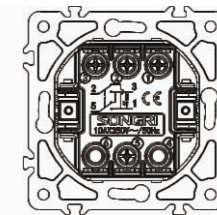

Panel material: Polycarbonate

Door bell switch with light

10A 250V~

Panel material: Polycarbonate

4 Direction switch  
Intermediate switch with light

10AX 250V~

Panel material: Polycarbonate

1 gang 2 pole switch with light