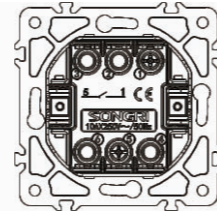

1 gang 2 way switch

10AX 250V~

Panel material: Aluminum panel