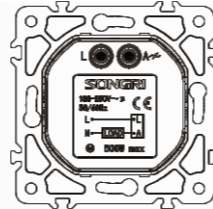

1 gang remote control switch
WIFI or zigBee

Panel material: Aluminum panel