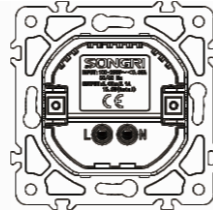

Dimmer (EMC) 400W

Panel material: Polycarbonate

Dimmer 500W

Panel material: Polycarbonate

1 gang remote control switch  
WIFI or zigBee

Panel material: Polycarbonate

2 gang remote control switch  
WIFI or zigBee