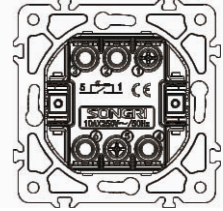

3 gang 1 way switch

10AX 250V~

Panel material: Polycarbonate

1 gang 1 way switch with light

10AX 250V~

Panel material: Polycarbonate

1 gang 2 way switch with light

10AX 250V~