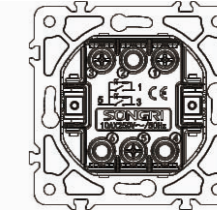

10AX 250V~

Panel material: Polycarbonate

2 gang 1 way switch with light

10AX 250V~

Panel material: Polycarbonate

2 gang 2 way switch with light

10AX 250V~

Panel material: Polycarbonate