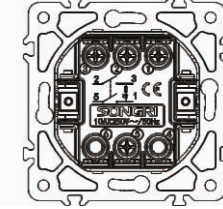

2 gang 1 way switch with light

10AX 250V~
Panel material: Polycarbonate