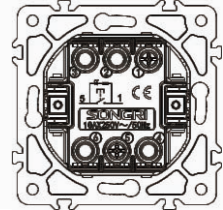

1 gang 2 way switch with light

10AX 250V~

Panel material: Glass silver champagne white black

Door bell switch with light

10A 250V~

Panel material: Glass silver champagne white black

4 Direction switch  
Intermediate switch with light