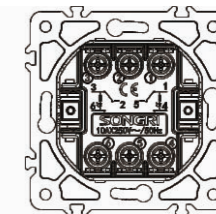

10AX 250V~

Panel material: Aluminum panel

2 gang 1 way switch with light

10AX 250V~

Panel material: Aluminum panel

2 gang 2 way switch with light

10AX 250V~

Panel material: Aluminum panel