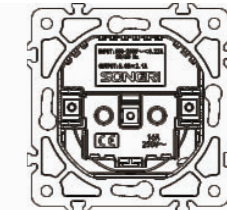

Single Frame