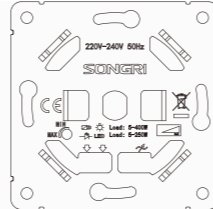

Dimmer 500W

Panel material: Polycarbonate