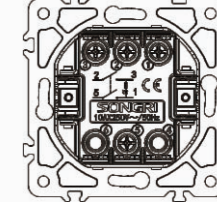

2 gang 1 way switch

10AX 250V~

Panel material: Polycarbonate

1 gang 2 pole switch with light

10AX 250V~

Panel material: Polycarbonate

2 gang 2 way switch

10AX 250V~