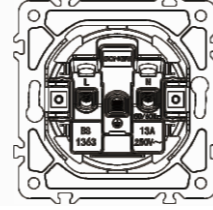

Multifunction 3 pin socket

16A 250V~

Panel material: Polycarbonate