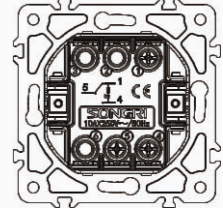

Door bell switch with light

10A 250V~

Panel material: Polycarbonate