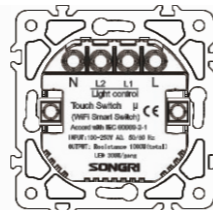

(Computer or Tel) + (Computer or Tel) socket

Panel material: Aluminum panel

Double USB 2.1A + 1A socket

Panel material: Aluminum panel

Dimmer (EMC) 400W

Panel material: Aluminum panel

Dimmer 500W

Panel material: Aluminum panel

1 gang remote control switch
WIFI or zigBee

Panel material: Aluminum panel

2 gang remote control switch
WIFI or zigBee

Panel material: Aluminum panel

Cable outlets

Panel material: Aluminum panel

Blind covers

Panel material: Aluminum panel