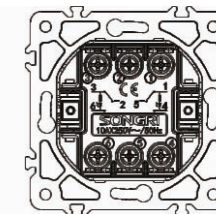

10AX 250V~

Panel material: stainless steel

2 gang 1 way switch with light

10AX 250V~

Panel material: stainless steel

2 gang 2 way switch with light

10AX 250V~

Panel material: stainless steel