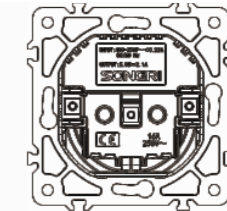

Panel material: Polycarbonate

Cable outlets

Panel material: Polycarbonate

Blind covers

Panel material: Polycarbonate

German Socket with two USB

16A 250V~  
USB DC 5V 2.1A  
Panel material: Polycarbonate

French Socket with two USB