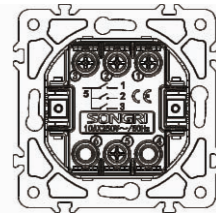

Curtain switch

10A 250V~

Panel material: Glass silver champagne white black

3 gang 1 way switch

10AX 250V~

Panel material: Glass silver champagne white black

1 gang 1 way switch with light

10AX 250V~