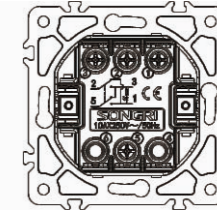

Panel material: Aluminum panel

Door bell switch with light

10A 250V~

Panel material: Aluminum panel

4 Direction switch  
Intermediate switch with light

10AX 250V~

Panel material: Aluminum panel

1 gang 2 pole switch with light