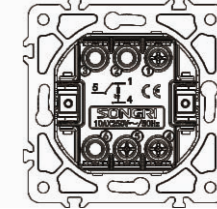

1 gang 2 pole switch

10AX 250V~

Panel material: Polycarbonate