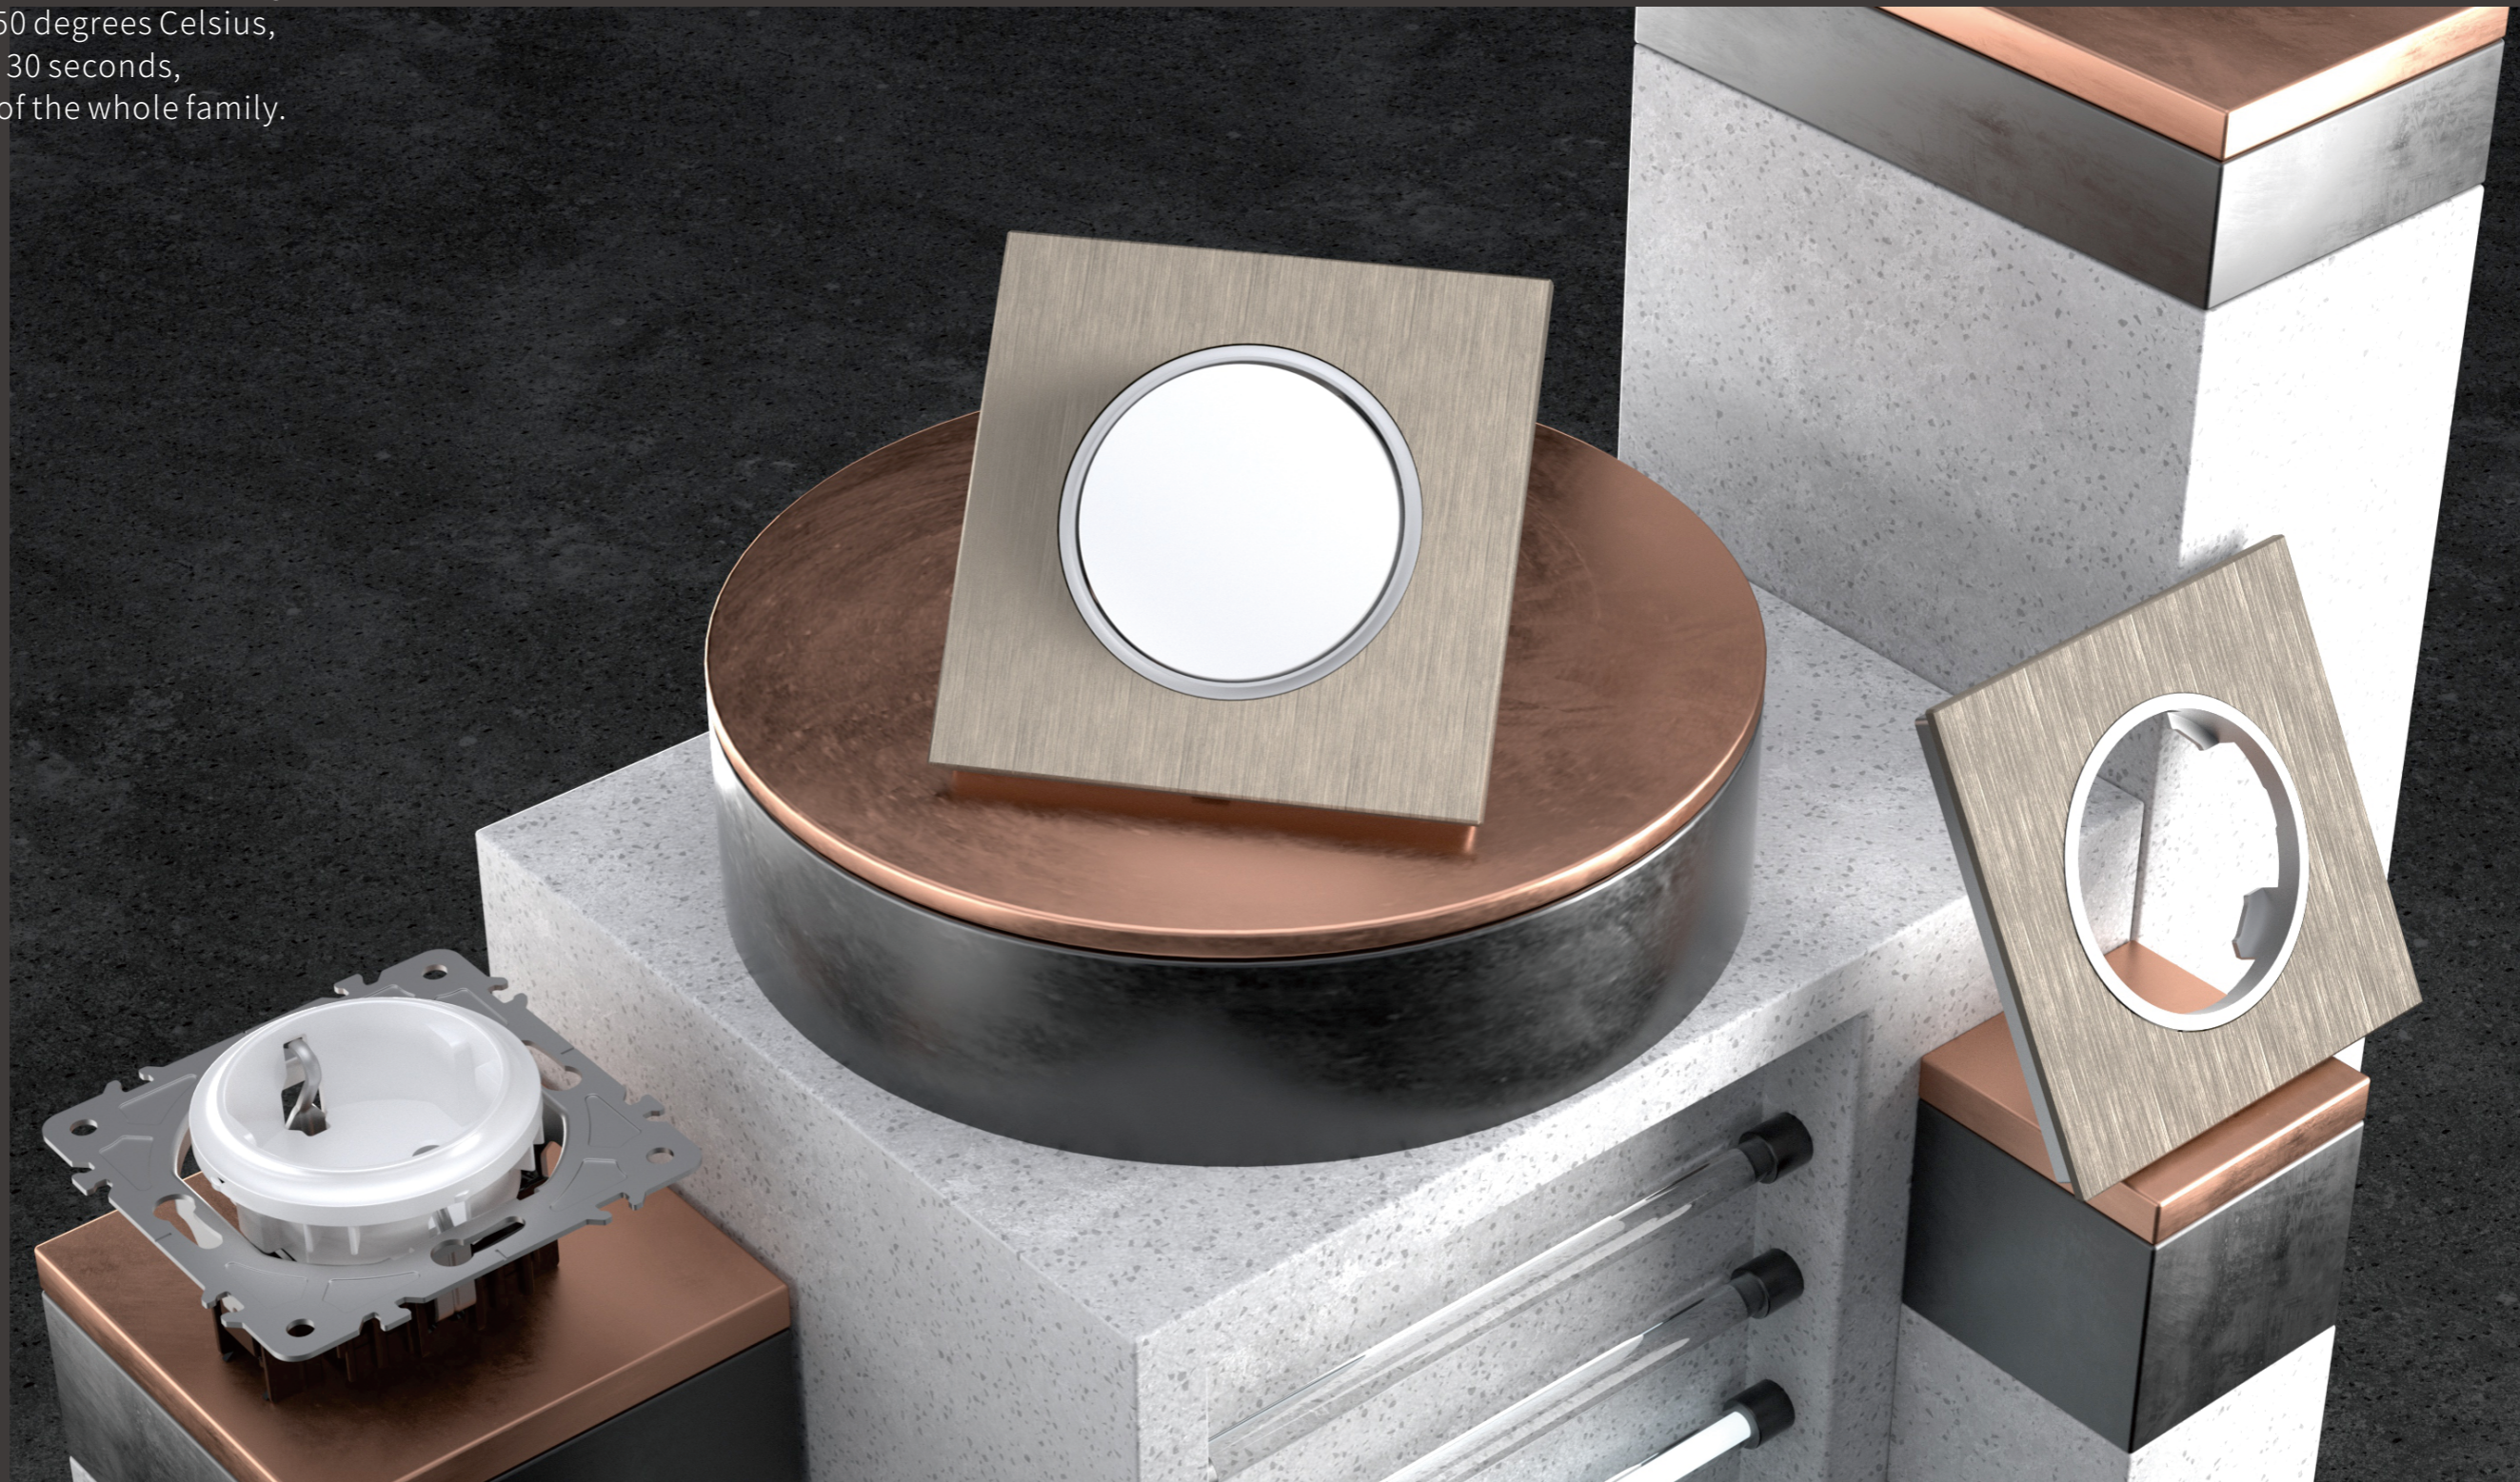

# SEU11 SERIES

Finish: Aluminum panel

Size:86x86mm

High-quality PC material, resistant to high temperatures up to 850 degrees Celsius, auto-extinguishing in 30 seconds, protecting the safety of the whole family.