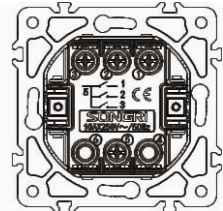

1 gang 1 way switch with light

10AX 250V~

Panel material: Glass silver champagne white black