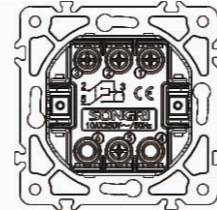

Panel material: Polycarbonate

1 gang 2 pole switch

10AX 250V~

Panel material: Polycarbonate

4 Direction switch  
Intermediate switch

10AX 250V~

Panel material: Polycarbonate

2 gang 1 way switch