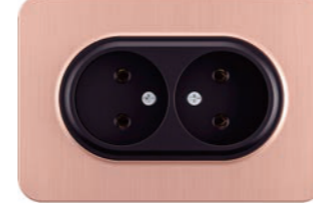

Double German socket

16A 250V~

Panel material: stainless steel

Double French socket

16A 250V~

Panel material: stainless steel

Double Russian C1 socket

16A 250V~