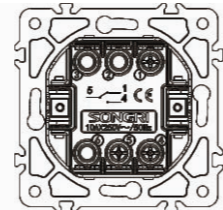

Door bell switch

10A 250V~
Panel material: Polycarbonate