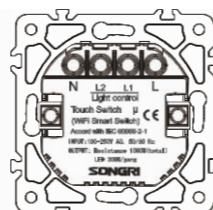

(Computer or Tel) + (Computer or Tel) socket

Panel material: Glass
silver champagne white black

Double USB 2.1A + 1A socket

Panel material: Glass
silver champagne white black

Dimmer (EMC) 400W

Panel material: Glass
silver champagne white black

Dimmer 500W

Panel material: Glass
silver champagne white black

1 gang remote control switch
WIFI or zigBee

Panel material: Glass
silver champagne white black

2 gang remote control switch
WIFI or zigBee

Panel material: Glass
silver champagne white black

Cable outlets

Panel material: Glass
silver champagne white black

Blind covers

Panel material: Glass
silver champagne white black