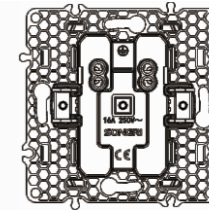

Double German socket

16A 250V~

Panel material: Polycarbonate

Double French socket

16A 250V~

Panel material: Polycarbonate

Double Russian C1 socket

16A 250V~