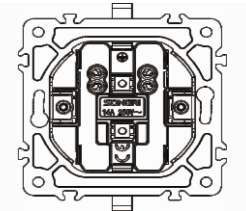

Double French socket

16A 250V~

Panel material: Polycarbonate