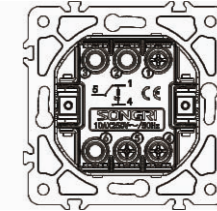

Door bell switch with light

10A 250V~

Panel material: Aluminum panel