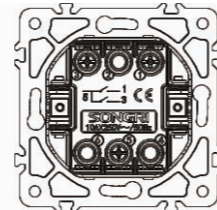

2 gang 2 way switch

10AX 250V~

Panel material: Glass silver champagne white black