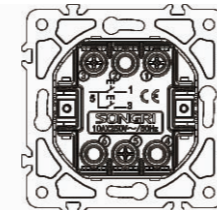

10AX 250V~

Panel material: Aluminum panel

2 gang 2 way switch

10AX 250V~

Panel material: Aluminum panel

Curtain switch

10A 250V~

Panel material: Aluminum panel