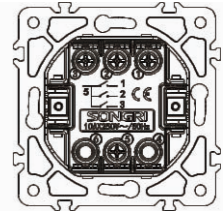

1 gang 1 way switch with light

10AX 250V~

Panel material: Polycarbonate