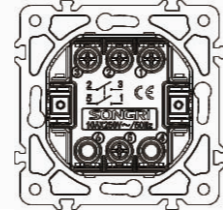

4 Direction switch
Intermediate switch

10AX 250V~

Panel material: Glass silver champagne white black