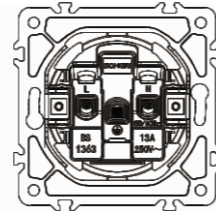

Panel material: Polycarbonate

Russian C1 socket

16A 250V~

Panel material: Polycarbonate

British socket

13A 250V~

Panel material: Polycarbonate

Multifunction 3 pin socket