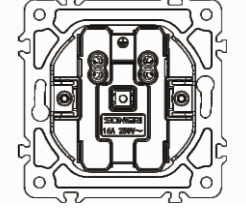

Double German socket

16A 250V~

Panel material: Polycarbonate

Double French socket

16A 250V~

Panel material: Polycarbonate

Double Russian C1 socket

16A 250V~