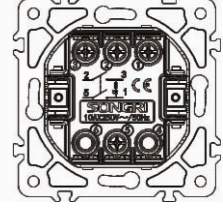

2 gang 1 way switch with light

10AX 250V~

Panel material: Polycarbonate