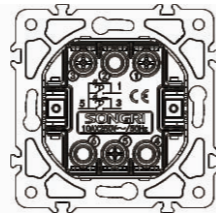

10AX 250V~

Panel material: Polycarbonate

2 gang 1 way switch with light

10AX 250V~

Panel material: Polycarbonate

2 gang 2 way switch with light

10AX 250V~

Panel material: Polycarbonate

Curtain switch with light

10A 250V~

Panel material: Polycarbonate

German socket

16A 250V~

Panel material: Polycarbonate

French socket

16A 250V~