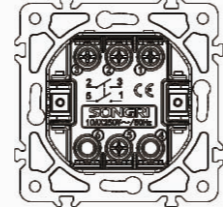

4 Direction switch
Intermediate switch

10AX 250V~

Panel material: Polycarbonate