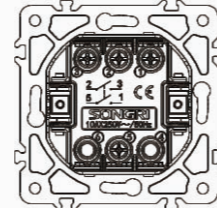

1 gang 2 way switch

10AX 250V~  
Panel material: Polycarbonate

Door bell switch

10A 250V~  
Panel material: Polycarbonate

1 gang 2 pole switch

10AX 250V~  
Panel material: Polycarbonate

4 Direction switch  
Intermediate switch