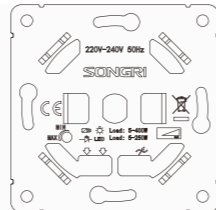

Dimmer 500W

Panel material: Polycarbonate