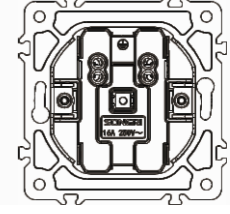

Double German socket

16A 250V~

Panel material: Polycarbonate

Double French socket

16A 250V~

Panel material: Polycarbonate

Double Russian C1 socket

16A 250V~