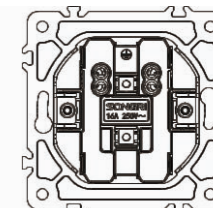

SAT TV socket

Panel material: Glass silver champagne white black