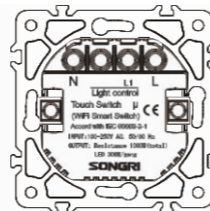

Dimmer (EMC) 400W

Panel material: Polycarbonate

Dimmer 500W

Panel material: Polycarbonate

1 gang remote control switch  
WIFI or zigBee

Panel material: Polycarbonate

2 gang remote control switch  
WIFI or zigBee