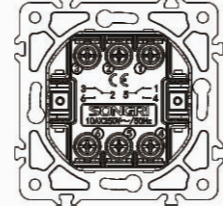

Curtain switch

10A 250V~  
Panel material: Polycarbonate

3 gang 1 way switch

10AX 250V~  
Panel material: Polycarbonate

1 gang 1 way switch with light

10AX 250V~  
Panel material: Polycarbonate

1 gang 2 way switch with light