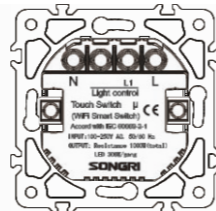

Dimmer (EMC) 400W

Panel material: Polycarbonate

Dimmer 500W

Panel material: Polycarbonate

1 gang remote control switch  
WIFI or zigBee

Panel material: Polycarbonate

2 gang remote control switch  
WIFI or zigBee