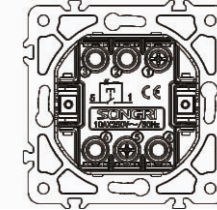

4 Direction switch
Intermediate switch with light

10AX 250V~

Panel material: Aluminum panel