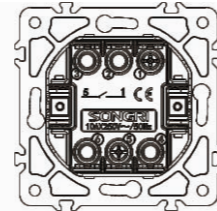

1 gang 2 way switch

10AX 250V~
Panel material: Polycarbonate