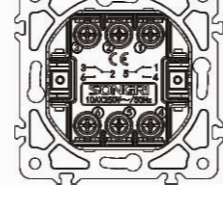

2 gang 1 way switch

10AX 250V~

Panel material: Glass silver champagne white black

2 gang 2 way switch

10AX 250V~

Panel material: Glass silver champagne white black

Curtain switch

10A 250V~