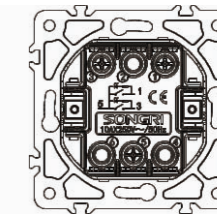

10AX 250V~

Panel material: Polycarbonate

2 gang 1 way switch with light

10AX 250V~

Panel material: Polycarbonate

2 gang 2 way switch with light

10AX 250V~

Panel material: Polycarbonate