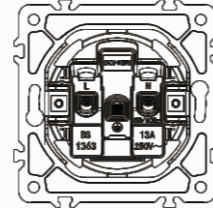

Multifunction 3 pin socket

16A 250V~

Panel material: Polycarbonate