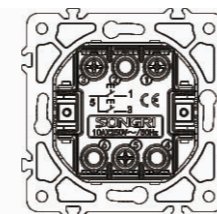

10AX 250V~

Panel material: Aluminum panel

2 gang 2 way switch

10AX 250V~

Panel material: Aluminum panel

Curtain switch

10A 250V~

Panel material: Aluminum panel