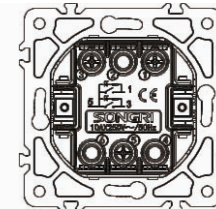

10AX 250V~

Panel material: Glass silver champagne white black

1 gang 2 pole switch with light

10AX 250V~

Panel material: Glass silver champagne white black

2 gang 1 way switch with light

10AX 250V~

Panel material: Glass silver champagne white black