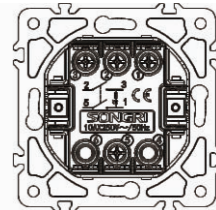

10AX 250V~

Panel material: Glass silver champagne white black

1 gang 2 pole switch with light

10AX 250V~

Panel material: Glass silver champagne white black

2 gang 1 way switch with light

10AX 250V~

Panel material: Glass silver champagne white black