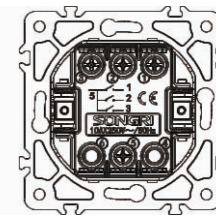

1 gang 1 way switch with light

10AX 250V~

Panel material: Aluminum panel