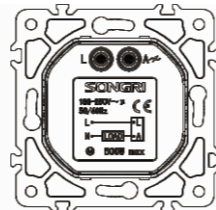

1 gang remote control switch
WIFI or zigBee

Panel material: Polycarbonate