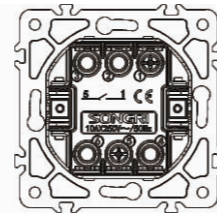

1 gang 2 way switch

10AX 250V~

Panel material: Glass silver champagne white black