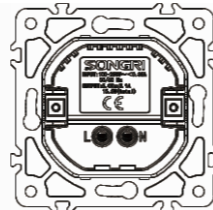

Panel material: Aluminum panel

SAT TV + (TEL or Computer cat6) socket

Panel material: Aluminum panel

(Computer or Tel) + (Computer or Tel) socket

Panel material: Aluminum panel

Double USB 2.1A + 1A socket

Panel material: Aluminum panel