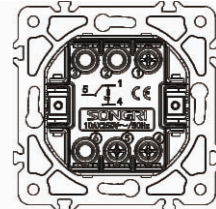

Door bell switch with light

10A 250V~

Panel material: Glass silver champagne white black