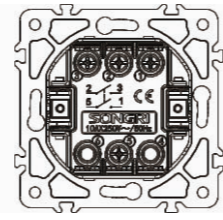

4 Direction switch
Intermediate switch

10AX 250V~

Panel material: Polycarbonate