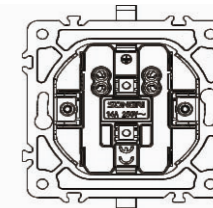

Double French socket

16A 250V~
Panel material: Glass silver champagne white black