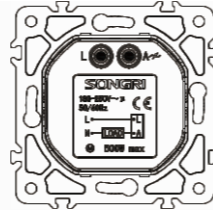

(Computer or Tel) + (Computer or Tel) socket

Panel material: Polycarbonate

Double USB 2.1A + 1A socket

Panel material: Polycarbonate

Dimmer (EMC) 400W

Panel material: Polycarbonate

Dimmer 500W

Panel material: Polycarbonate