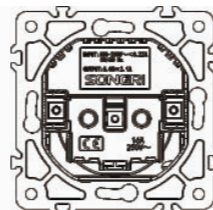

German Socket with two USB

16A 250V~  
USB DC 5V 2.1A  
Panel material: Polycarbonate

French Socket with two USB

16A 250V~  
USB DC 5V 2.1A  
Panel material: Polycarbonate

Single Frame

1gang 2 devices frame