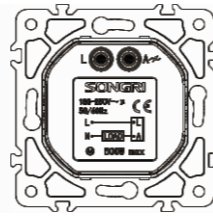

(Computer or Tel) + (Computer or Tel) socket

Panel material: Polycarbonate

Double USB 2.1A + 1A socket

Panel material: Polycarbonate

Dimmer (EMC) 400W

Panel material: Polycarbonate

Dimmer 500W

Panel material: Polycarbonate

Cable outlets

Panel material: Polycarbonate

Blind covers

Panel material: Polycarbonate

German Socket with two USB

16A 250V~
USB DC 5V 2.1A
Panel material: Polycarbonate

French Socket with two USB

16A 250V~
USB DC 5V 2.1A
Panel material: Polycarbonate