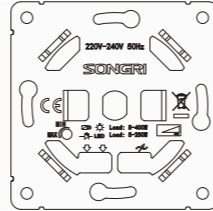

Dimmer 500W

Panel material: stainless steel