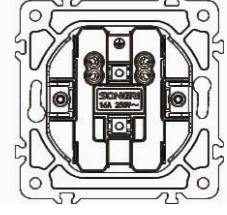

SAT TV socket

Panel material: Polycarbonate