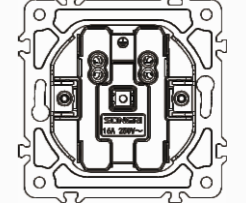

Double Russian C1 socket

16A 250V~

Panel material: Glass silver champagne white black