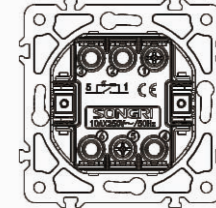

1 gang 2 way switch with light

10AX 250V~
Panel material: Polycarbonate