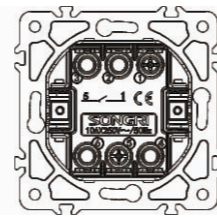

1 gang 1 way switch

10AX 250V~

Panel material: Aluminum panel

1 gang 2 way switch

10AX 250V~

Panel material: Aluminum panel

Door bell switch

10A 250V~