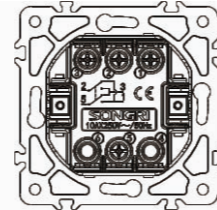

Panel material: Aluminum panel

1 gang 2 pole switch

10AX 250V~

Panel material: Aluminum panel

4 Direction switch  
Intermediate switch

10AX 250V~

Panel material: Aluminum panel

2 gang 1 way switch