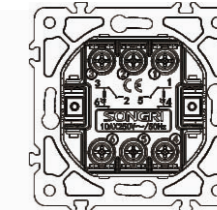

10AX 250V~

Panel material: Polycarbonate

2 gang 1 way switch with light

10AX 250V~

Panel material: Polycarbonate

2 gang 2 way switch with light

10AX 250V~

Panel material: Polycarbonate