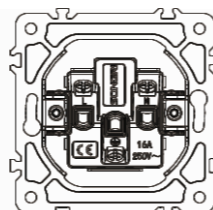

German socket with protective cover

16A 250V~
Panel material: Glass
silver champagne white black