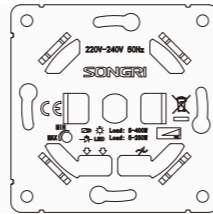

(Computer or Tel) + (Computer or Tel) socket

Panel material: Polycarbonate

Double USB 2.1A + 1A socket

Panel material: Polycarbonate

Dimmer (EMC) 400W

Panel material: Polycarbonate

Dimmer 500W

Panel material: Polycarbonate