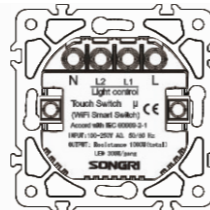

(Computer or Tel) + (Computer or Tel) socket

Panel material: Polycarbonate

Double USB 2.1A + 1A socket

Panel material: Polycarbonate

Dimmer (EMC) 400W

Panel material: Polycarbonate

Dimmer 500W

Panel material: Polycarbonate

1 gang remote control switch
WIFI or zigBee

Panel material: Polycarbonate

2 gang remote control switch
WIFI or zigBee

Panel material: Polycarbonate

Cable outlets

Panel material: Polycarbonate

Blind covers

Panel material: Polycarbonate

German Socket with two USB

16A 250V~
USB DC 5V 2.1A
Panel material: Polycarbonate

French Socket with two USB

16A 250V~
USB DC 5V 2.1A
Panel material: Polycarbonate