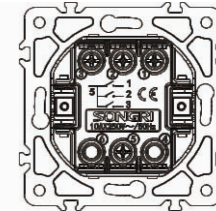

1 gang 1 way switch with light

10AX 250V~
Panel material: Polycarbonate