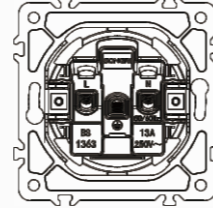

Panel material: Polycarbonate

Russian C1 socket

16A 250V~

Panel material: Polycarbonate

British socket

13A 250V~

Panel material: Polycarbonate

Multifunction 3 pin socket