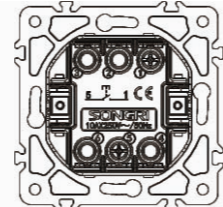

1 gang 2 pole switch

10AX 250V~

Panel material: Glass silver champagne white black