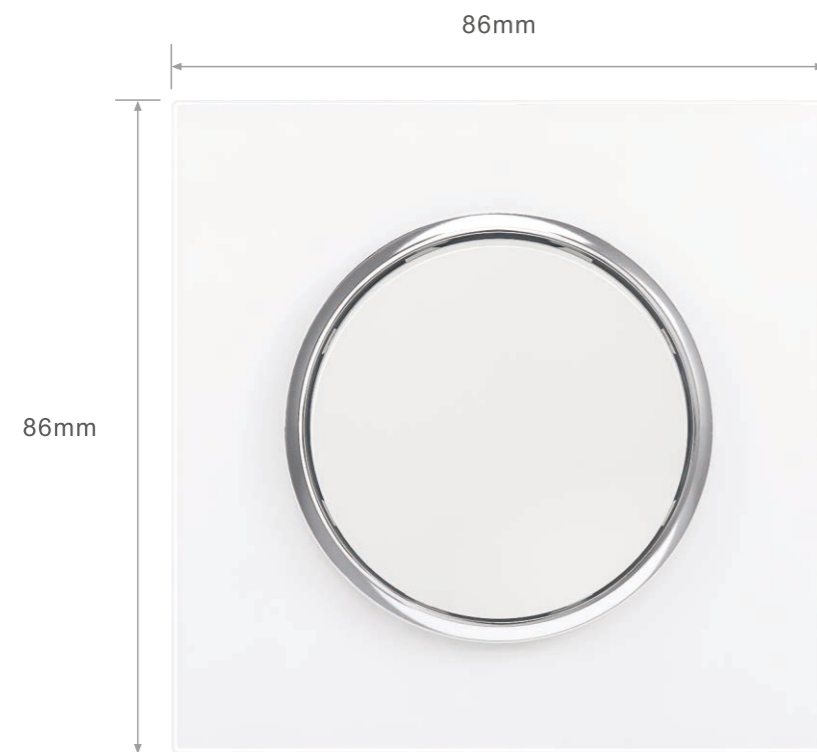

SEU1 SERIES

Finish: tempered glass

Size:86x86mm

High-quality PC material, resistant to high temperatures up to 850 degrees Celsius, auto-extinguishing in 30 seconds, protecting the safety of the whole family.