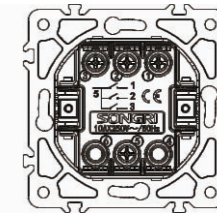

1 gang 1 way switch with light

10AX 250V~

Panel material: Polycarbonate