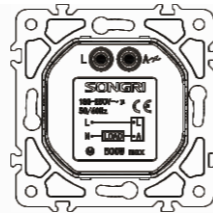

Double USB 2.1A + 1A socket

Panel material: Polycarbonate

Dimmer (EMC) 400W

Panel material: Polycarbonate

Dimmer 500W

Panel material: Polycarbonate

Cable outlets

Panel material: Polycarbonate