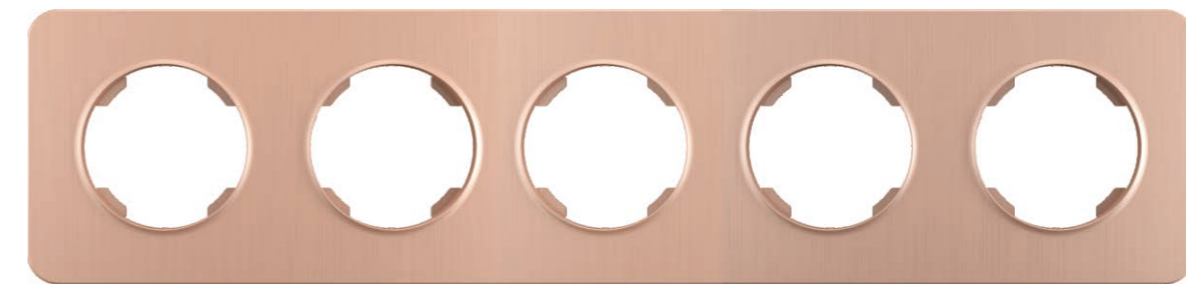

Quintuple Frame