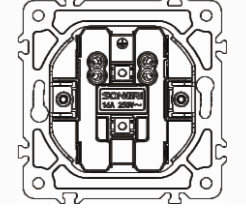

SAT TV socket

Panel material: Glass silver champagne white black