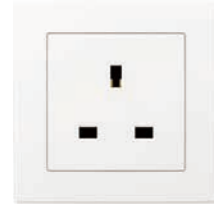

French socket

16A 250V~

Panel material: Polycarbonate

Russian C1 socket

16A 250V~

Panel material: Polycarbonate

British socket

13A 250V~