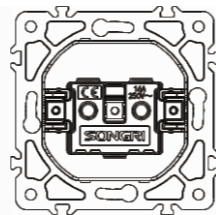

British socket

13A 250V~

Panel material: Aluminum panel