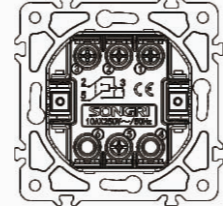

Panel material: Polycarbonate

1 gang 2 pole switch

10AX 250V~

Panel material: Polycarbonate

4 Direction switch  
Intermediate switch

10AX 250V~

Panel material: Polycarbonate

2 gang 1 way switch