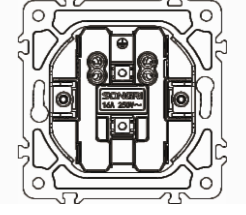

SAT TV socket

Panel material: stainless steel