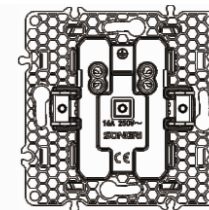

SAT TV socket

Panel material: Polycarbonate