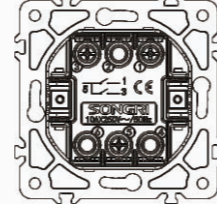

2 gang 2 way switch

10AX 250V~
Panel material: Polycarbonate