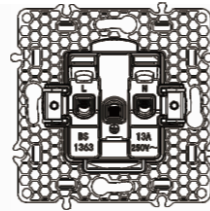

Multifunction 3 pin socket

16A 250V~

Panel material: Polycarbonate