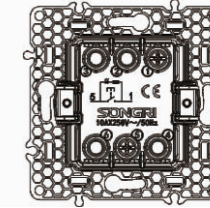

4 Direction switch
Intermediate switch with light

10AX 250V~
Panel material: Polycarbonate