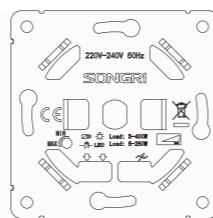

Dimmer 500W

Panel material: Polycarbonate