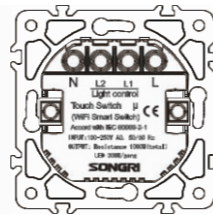

(Computer or Tel) + (Computer or Tel) socket

Panel material: Polycarbonate

Double USB 2.1A + 1A socket

Panel material: Polycarbonate

Dimmer (EMC) 400W

Panel material: Polycarbonate

Dimmer 500W

Panel material: Polycarbonate

1 gang remote control switch
WIFI or zigBee

Panel material: Polycarbonate

2 gang remote control switch
WIFI or zigBee

Panel material: Polycarbonate

Cable outlets

Panel material: Polycarbonate

Blind covers

Panel material: Polycarbonate