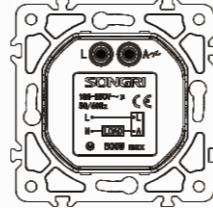

Panel material: stainless steel

Dimmer (EMC) 400W

Panel material: stainless steel

Dimmer 500W

Panel material: stainless steel

1 gang remote control switch  
WIFI or zigBee

Panel material: stainless steel

2 gang remote control switch  
WIFI or zigBee