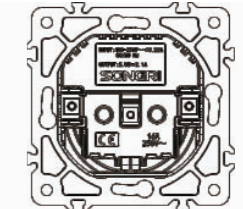

French Socket with two USB

16A 250V~
USB DC 5V 2.1A
Panel material: Glass
silver champagne white black