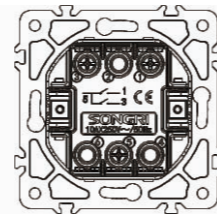

2 gang 2 way switch

10AX 250V~

Panel material: stainless steel