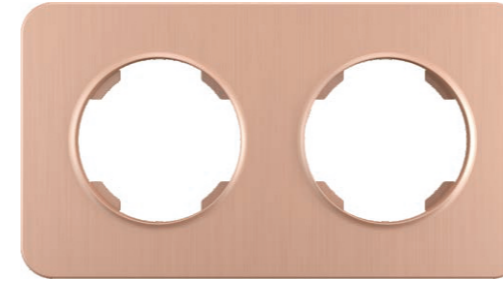

Panel material: stainless steel

Cable outlets

Panel material: stainless steel

Blind covers

Panel material: stainless steel

Single Frame

1gang 2 devices frame

Double Frame