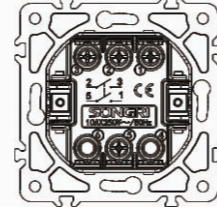

Panel material: Polycarbonate

1 gang 2 way switch with light

10AX 250V~

Panel material: Polycarbonate

1 gang 2 pole switch

10AX 250V~

Panel material: Polycarbonate

Door bell switch with light