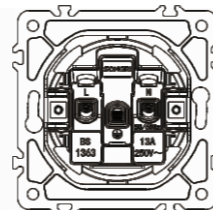

French socket

16A 250V~  
 Panel material: Glass  
 silver champagne white black

Russian C1 socket

16A 250V~  
 Panel material: Glass  
 silver champagne white black

British socket

13A 250V~  
 Panel material: Glass  
 silver champagne white black