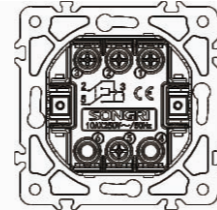

Panel material: Glass silver champagne white black

1 gang 2 pole switch

10AX 250V~

Panel material: Glass silver champagne white black

4 Direction switch  
Intermediate switch

10AX 250V~

Panel material: Glass silver champagne white black