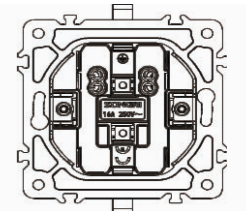

Double French socket

16A 250V~
Panel material: Glass
silver champagne white black