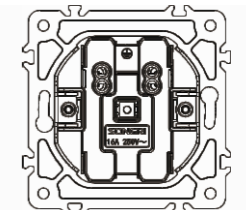

16A 250V~

Panel material: Polycarbonate

Double German socket

16A 250V~

Panel material: Polycarbonate

Double French socket

16A 250V~

Panel material: Polycarbonate