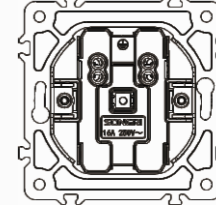

Double German socket

16A 250V~

Panel material: Aluminum panel

Double French socket

16A 250V~

Panel material: Aluminum panel

Double Russian C1 socket

16A 250V~