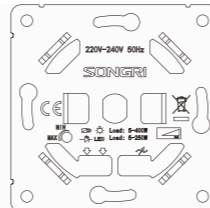

Dimmer 500W

Panel material: Glass
silver champagne white black