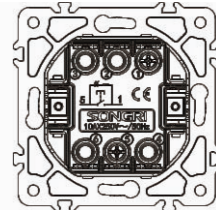

4 Direction switch
Intermediate switch with light

10AX 250V~

Panel material: Glass silver champagne white black