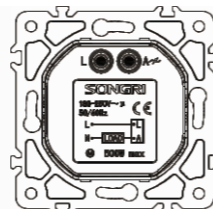

1 gang remote control switch
WIFI or zigBee

Panel material: Glass
silver champagne white black