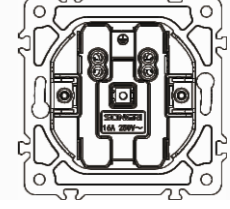

Double Russian C1 socket

16A 250V~

Panel material: Polycarbonate