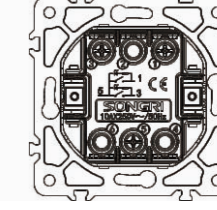

Curtain switch

10A 250V~

Panel material: Polycarbonate