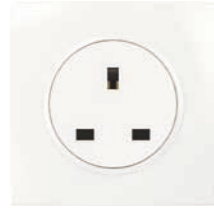

British socket

13A 250V~

Panel material: Polycarbonate