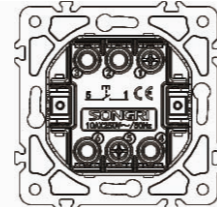

1 gang 2 pole switch

10AX 250V~
Panel material: Polycarbonate