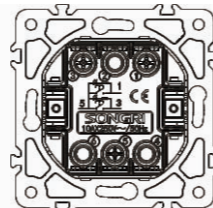

2 gang 2 way switch with light

10AX 250V~

Panel material: Glass silver champagne white black

Curtain switch with light

10A 250V~  
Panel material: Glass silver champagne white black

German socket

16A 250V~  
Panel material: Glass silver champagne white black