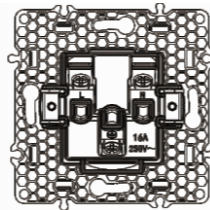

German socket with protective cover

16A 250V~

Panel material: Polycarbonate