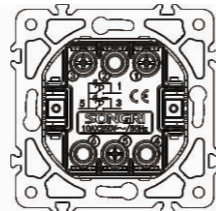

German socket

16A 250V~
Panel material: Glass silver champagne white black