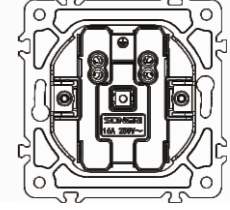

Double German socket

16A 250V~

Panel material: Polycarbonate

Double French socket

16A 250V~

Panel material: Polycarbonate

Double Russian C1 socket

16A 250V~