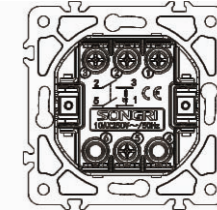

2 gang 1 way switch with light

10AX 250V~

Panel material: Aluminum panel