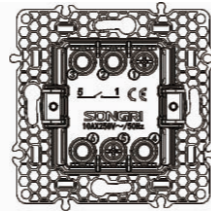

1 gang 2 way switch

10AX 250V~
Panel material: Polycarbonate