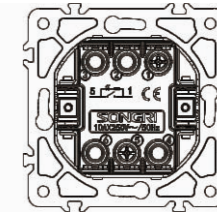

10AX 250V~

Panel material: Polycarbonate

2 gang 2 way switch

10AX 250V~

Panel material: Polycarbonate

Curtain switch

10A 250V~

Panel material: Polycarbonate

3 gang 1 way switch

10AX 250V~

Panel material: Polycarbonate

1 gang 1 way switch with light

10AX 250V~

Panel material: Polycarbonate

1 gang 2 way switch with light

10AX 250V~