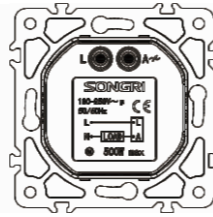

1 gang remote control switch
WIFI or zigBee

Panel material: Glass
silver champagne white black