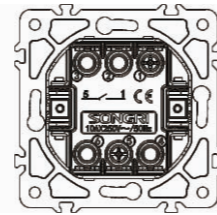

1 gang 2 way switch

10AX 250V~

Panel material: Polycarbonate