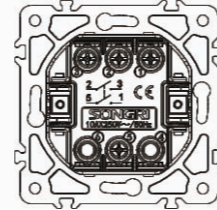

4 Direction switch
Intermediate switch

10AX 250V~

Panel material: Polycarbonate