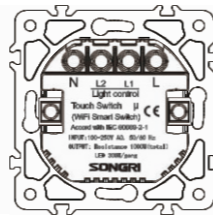

(Computer or Tel) + (Computer or Tel) socket

Panel material: Glass
silver champagne white black

Double USB 2.1A + 1A socket

Panel material: Glass
silver champagne white black

Dimmer (EMC) 400W

Panel material: Glass
silver champagne white black

Dimmer 500W

Panel material: Glass
silver champagne white black

1 gang remote control switch
WIFI or zigBee

Panel material: Glass
silver champagne white black

2 gang remote control switch
WIFI or zigBee

Panel material: Glass
silver champagne white black

Cable outlets

Panel material: Glass
silver champagne white black

Blind covers

Panel material: Glass
silver champagne white black