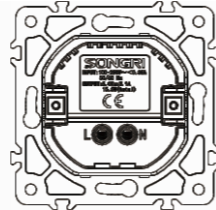

Dimmer (EMC) 400W

Panel material: Polycarbonate

Dimmer 500W

Panel material: Polycarbonate

1 gang remote control switch  
WIFI or zigBee

Panel material: Polycarbonate

2 gang remote control switch  
WIFI or zigBee