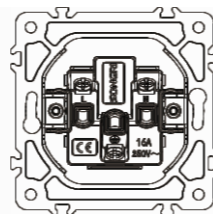

German socket with protective cover

16A 250V~

Panel material: stainless steel