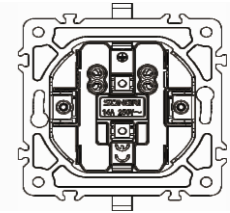

Double French socket

16A 250V~

Panel material: Polycarbonate