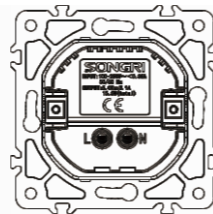

Double USB 2.1A + 1A socket

Panel material: Polycarbonate

Dimmer (EMC) 400W

Panel material: Polycarbonate

Dimmer 500W

Panel material: Polycarbonate

Cable outlets

Panel material: Polycarbonate