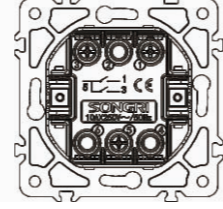

2 gang 2 way switch

10AX 250V~

Panel material: Polycarbonate