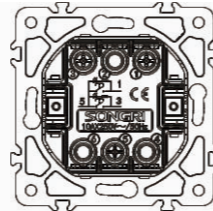

Curtain switch with light

10A 250V~

Panel material: Polycarbonate

German socket

16A 250V~

Panel material: Polycarbonate

French socket

16A 250V~