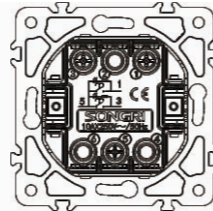

10AX 250V~

Panel material: Polycarbonate

Curtain switch with light

10A 250V~

Panel material: Polycarbonate

German socket

16A 250V~

Panel material: Polycarbonate