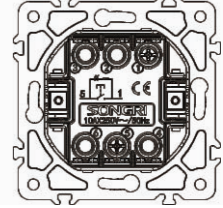

1 gang 2 way switch with light

10AX 250V~

Panel material: Glass silver champagne white black

Door bell switch with light

10A 250V~

Panel material: Glass silver champagne white black

4 Direction switch  
Intermediate switch with light