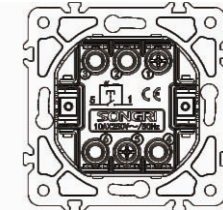

4 Direction switch
Intermediate switch with light

10AX 250V~
Panel material: Polycarbonate