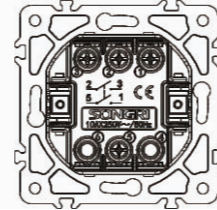

4 Direction switch
Intermediate switch

10AX 250V~

Panel material: Glass silver champagne white black