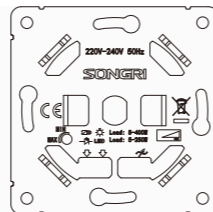

Dimmer 500W

Panel material: Aluminum panel