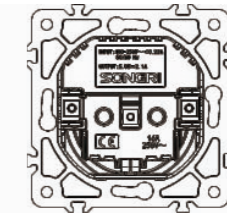

Panel material: Aluminum panel

Cable outlets

Panel material: Aluminum panel

Blind covers

Panel material: Aluminum panel

German Socket with two USB

16A 250V~  
USB DC 5V 2.1A

Panel material: Aluminum panel