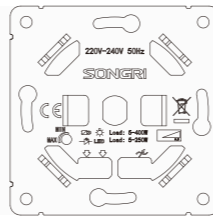

(Computer or Tel) + (Computer or Tel) socket

Panel material: Glass  
 silver champagne white black

Double USB 2.1A + 1A socket

Panel material: Glass  
 silver champagne white black

Dimmer (EMC) 400W

Panel material: Glass  
 silver champagne white black