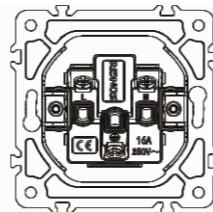

German socket with protective cover

16A 250V~

Panel material: Aluminum panel