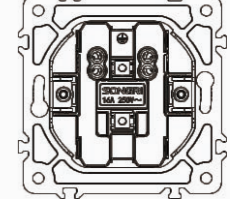

SAT TV socket

Panel material: Polycarbonate