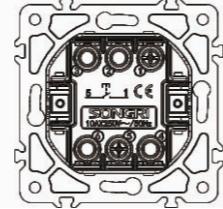

1 gang 2 pole switch

10AX 250V~

Panel material: Polycarbonate