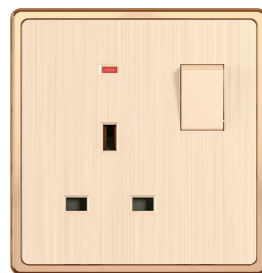

16A 250V~
2 SWITCH WITH 1 SOCKET

16A 250V~
2 SWITCH WITH 1 SOCKET

COMPUTER + TEL

DOUBLE COMPUTER

TV + TEL

20A 250V~
20A DP SWITCH

16A 250V~
1 SWITCH WITH 2 SOCKET

13A 250V~
3 PIN SOCKET WITH
SWITCH WITH NEON