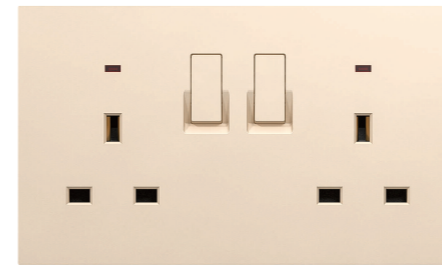

13A 250V~
DOUBLE 3 PIN SOCKET WITH
2 SWITCH WITH 2 NEON