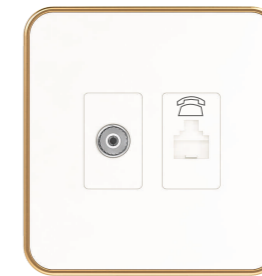

TV SOCKET WITH
TELEPHONE SOCKET