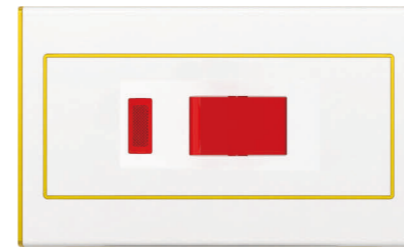

10AX 250V~
4 GANG 1 WAY SWITCH
4 GANG 2 WAY SWITCH

ONE TEL

ONE COMPUTER

TEL+TV SOCKET

10A 250V~
BELL PUSH SWITCH

13A 250V~
13A FLAT SOCKET
WITH USB

13A 250V~
FLAT SOCKET WITH SWITCH
WITH LAMP

45A 250V~
45A AIR-CONDITIONING
SWITCH