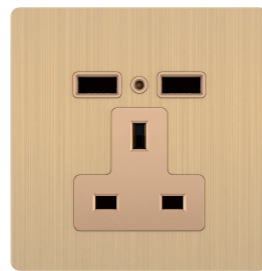

20A 250V~
20A DP SWITCH

13A 250V~
MULTI SOCKET WITH
SWITCH WITH NEON

13A 250V~
3 PIN SOCKET WITH
SWITCH WITH NEON

13A 250V~
3PIN SOCKET WITH
DOUBLE USB 2A

16AX 250V~
1 GANG SWITCH WITH
250W LIGHT DIMMER

45A 250V~
45A AIR-CONDITIONING
SWITCH