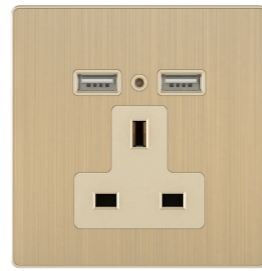

16AX 250V~
2 GANG 1 WAY SWITCH

16AX 250V~
3 GANG 1 WAY SWITCH

16AX 250V~
4 GANG 1 WAY SWITCH

13A 250V~
MULTI SOCKET WITH
SWITCH WITH NEON

13A 250V~
3 PIN SOCKET WITH
SWITCH WITH NEON

13A 250V~
3PIN SOCKET WITH
DOUBLE USB 2A