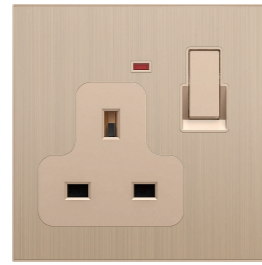

16AX 250V~
3 GANG 1 WAY SWITCH

500W LIGHT DIMMER

TV SOCKET

20A 250V~
20A DP SWITCH

16AX 250V~
4 GANG 1 WAY SWITCH

13A 250V~
3 PIN SOCKET WITH
SWITCH WITH LAMP

13A 250V~
MULTI. SOCKET WITH
SWITCH WITH LAMP

45A 250V~
45A AIR-CONDITIONING
SWITCH