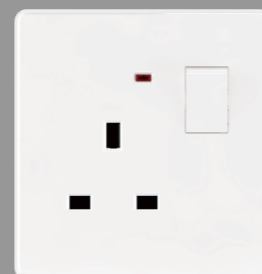

13A 250V~
3 PIN SOCKET WITH
SWITCH