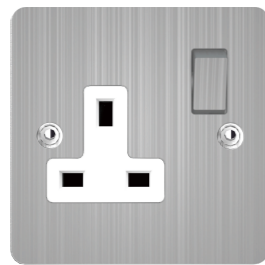

13A 250V~
3 PIN SOCKET WITH
SWITCH