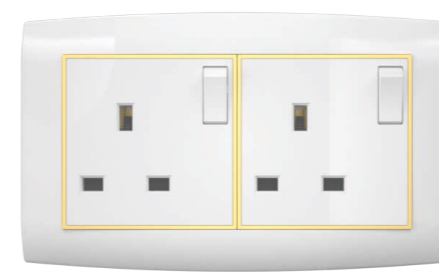

13A 250V~
DOUBLE 13A FLAT SOCKET
WITH SWITCH