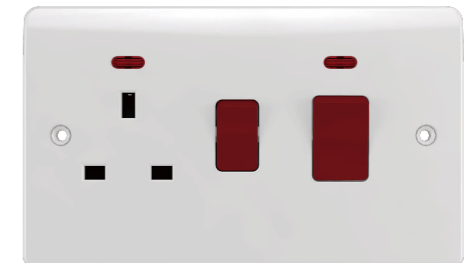

13A 250V~
3 PIN SOCKET WITH COOKER
SWITCH