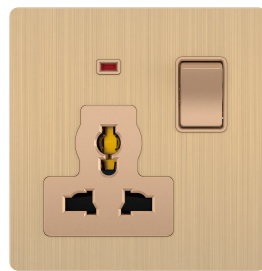

20A 250V~
20A DP SWITCH

13A 250V~
MULTI SOCKET WITH
SWITCH WITH NEON

13A 250V~
3 PIN SOCKET WITH
SWITCH WITH NEON

13A 250V~
3PIN SOCKET WITH
DOUBLE USB 2A

16AX 250V~
1 GANG SWITCH WITH
250W LIGHT DIMMER

45A 250V~
45A AIR-CONDITIONING
SWITCH