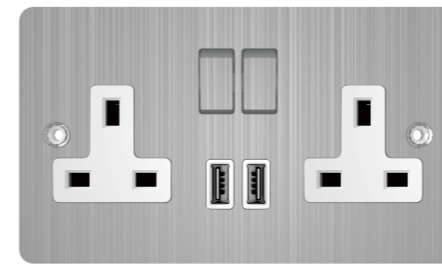

10AX 250V~
2 GANG 1 WAY SWITCH

10AX 250V~
2 GANG 2 WAY SWITCH

10AX 250V~
3 GANG 1 WAY SWITCH

13AX 250V~
3 PIN SOCKET WITH NEON
WITH SWITCH

13A 250V~
DOUBLE 3 PIN SOCKET WITH
2 SWITCH WITH 2 USB

13A 250V~
3 PIN SOCKET WITH COOKER
SWITCH