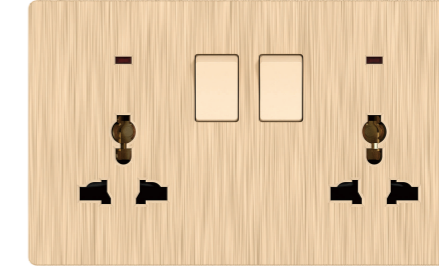

45A 250V~
45A AIR-CONDITIONING
SWITCH

BLANK PLATE

500W LIGHT DIMMER
SWITCH

TV SINGLE

SAT.TV

TEL SINGLE

13A 250V~
DOUBLE 3 PIN SOCKET WITH
2 SWITCH WITH 2 NEON

13A 250V~
DOUBLE MULTI.SOCKET WITH
2 SWITCH WITH 2 NEON