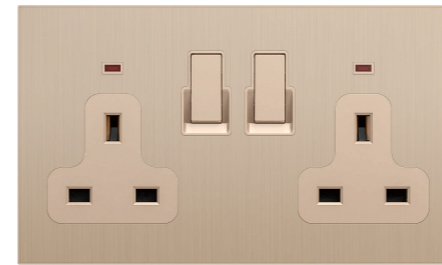

13A 250V~
DOUBLE 3 PIN SOCKET WITH
2 SWITCH WITH 2 NEON