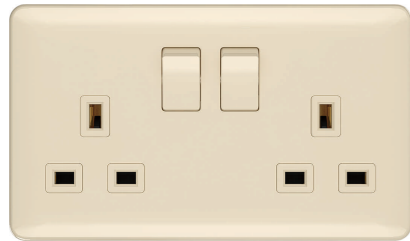

13A 250V~
DOUBEL 3 PIN SOCKET
WITH 2 SWITCH