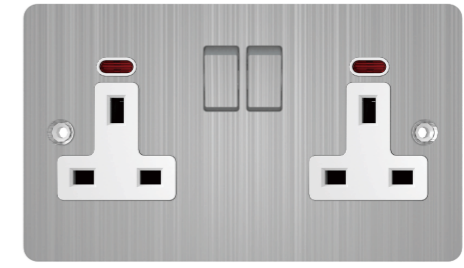

10AX 250V~
1 GANG 1 WAY SWITCH

10AX 250V~
1 GANG 2 WAY SWITCH

10AX 250V~
1 GANG MULTI WAY
SWITCH

20A 250V~
45A 250V~
20A DP SWITCH
45A AIR-CONDITIONING
SWITCH

13A 250V~
DOUBLE 3 PIN SOCKET WITH
2 SWITCH

13A 250V~
DOUBLE 3 PIN SOCKET WITH
NEON WITH 2 SWITCH