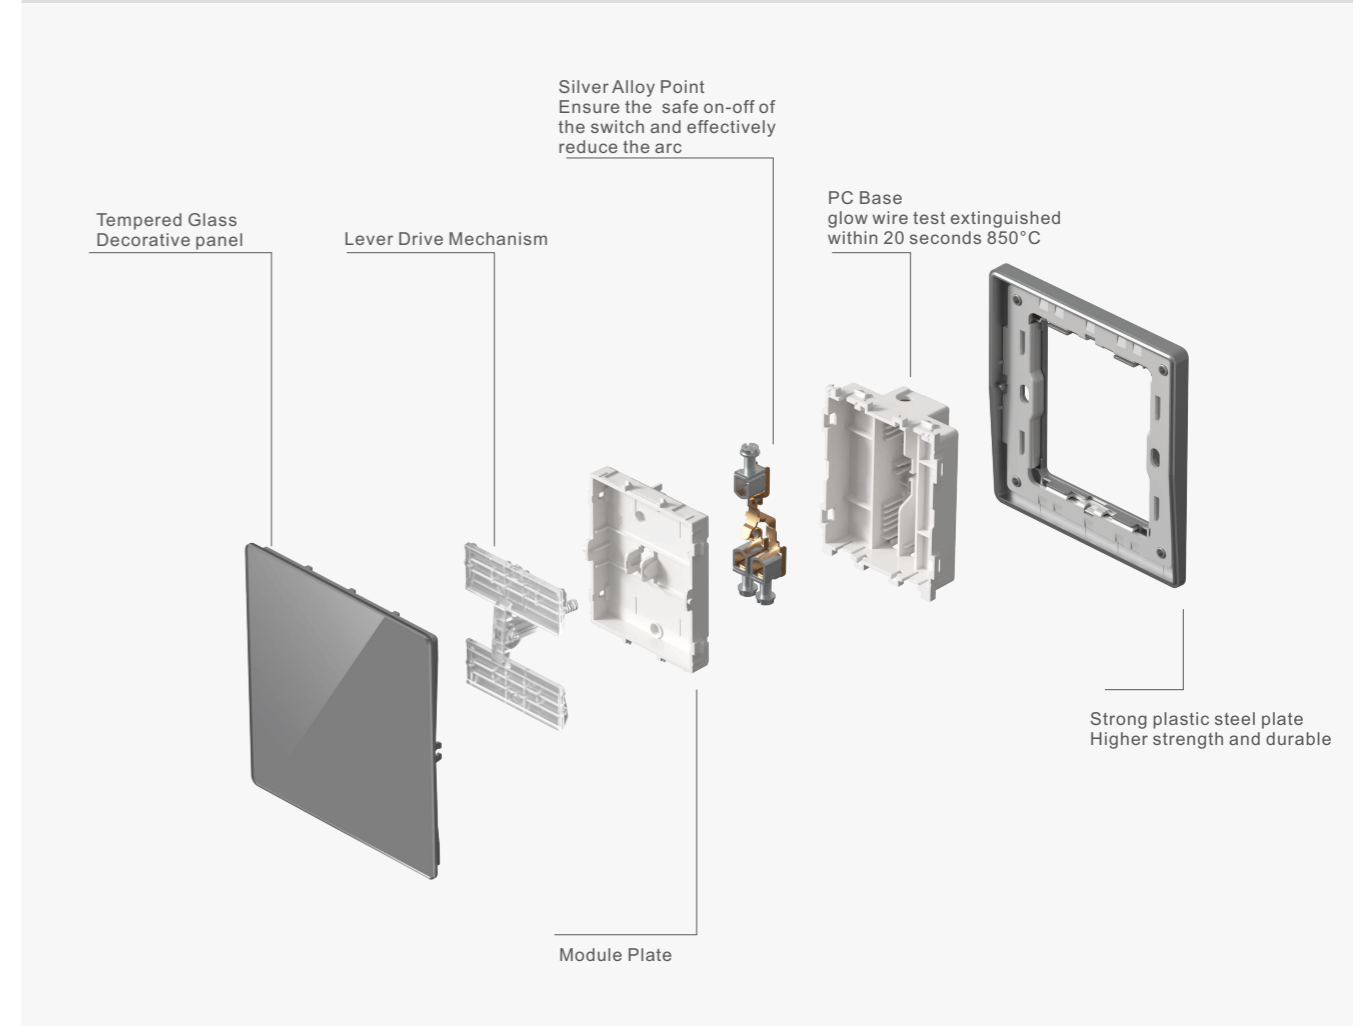

BLANK COVER 7x7

13A 250V~
DOUBLE 13A FLAT SOCKET
WITH SWITCH

13A 250V~
13A FLAT SOCKET WITH USB+45A
WATER HEATER SWITCH 7x14

S5 SERIES

SIZE:86*90mm

Thin to Perfection
Large Plate Glass

Exquisite quality

At rated voltage and rated current, opening and closing times ≥ 40000 times

Created with ingenuity, the process determines the texture thin to the extreme, not just a product, but a work of art

The 8.5mm thin structure perfectly blends with the wall surface, exuding amazing beauty in every inch