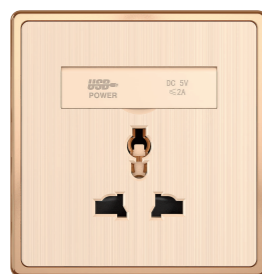

15A 250V~
POWER PLUG SOCKET
WITH SWITCH WITH NEON

13A 250V~
MULTI.SOCKET WITH
SWITCH WITH NEON

45A 250V~
45A AIR-CONDITIONING
SWITCH

500W LIGHT DIMMER WITH
1 SWITCH

13A 250V~
5 IN SOCKET WITH
SWITCH WITH NEON