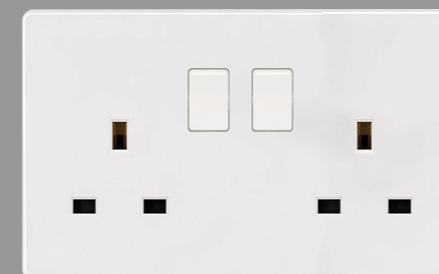

13A 250V~
UNIVERSAL 5 IN 1

13A 250V~
3 PIN SOCKET WITH
SWITCH

13A 250V~
DOUBLE 3 PIN SOCKET WITH
TWO SWITCH

13A 250V~
DOUBLE MULTI SOCKET WITH
TWO SWITCH

16AX 250V~
1 GANG 1 WAY SWITCH

16AX 250V~
2 GANG 1 WAY SWITCH