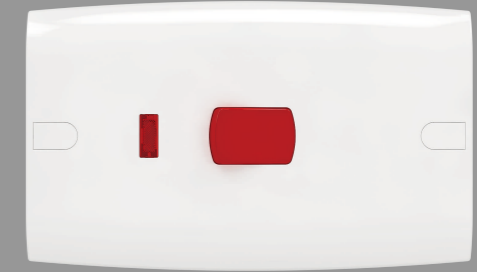

TV SINGLE

TV SINGLE

TEL SINGLE

COMPUTER(CAT)SOCKET SINGLE

20A 250V~
20A DP SWITCH

45A 250V~
45A AIR-CONDITIONING SWITCH

13A 250V~
DOUBLE 13A 3 PIN SOCKET

45A 250V~
45A DP SWITCH 7X14