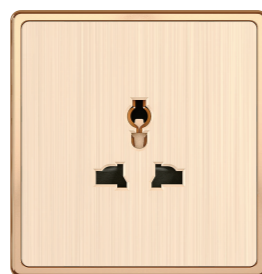

13A 250V~
MULTI.SOCKET