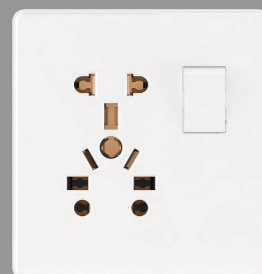

T.V SOCKET

SATELLITETV

16A 250V~
1 GANG SWITCH WITH
1 SOCKET

16A 250V~
2 GANG SWITCH WITH
2 SOCKET

13A 250V~
MULTI SOCKET WITH
SWITCH

TELEPHONE SOCKET

T.V SOCKET + TELEPHONE
SOCKET

15A 250V~
POWER PLUG WITH SWITCH

13A 250V~
UNIVERSAL 5 IN 1

13A 250V~
3 PIN SOCKET WITH
SWITCH

13A 250V~
DOUBLE 3 PIN SOCKET WITH
TWO SWITCH

13A 250V~
DOUBLE MULTI SOCKET WITH
TWO SWITCH

16AX 250V~
1 GANG 1 WAY SWITCH

16AX 250V~
2 GANG 1 WAY SWITCH