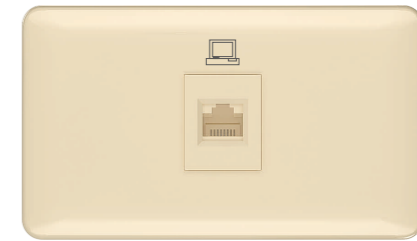

45A 250V~
45A AIR-CONDITIONING
SWITCH

16A 250V~
3 PIN SOCKET

16A 250V~
3 PIN SOCKET WITH
USB

SAT.TV

TEL SOCKET

COMPUTER SOCKET

SAT.TV WITH TEL SOCKET
OR COMPUTER SOCKET

LIGHT DIMMER