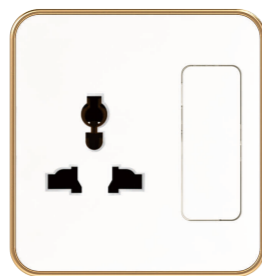

16AX 250V~
2 GANG SWITCH WITH
2 SOCKET

COMPUTER SOCKET

TV SOCKET WITH
TELEPHONE SOCKET

16A 250V~
FAN DIMMER WITH
SWITCH

13A 250V~
MULTI SOCKET

13A 250V~
MULTI SOCKET WITH
SWITCH

15A 250V~
POWER PLUG SOCKET
WITH SWITCH