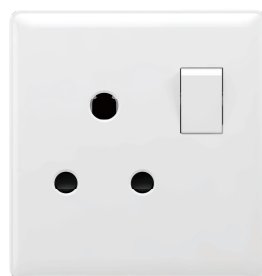

15A 250V~
POWER PLUG SOCKET
WITH SWITCH