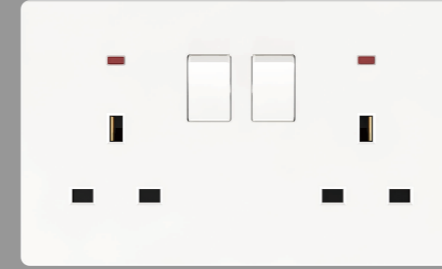

45A 250V~
45A AIR-CONDITIONING
SWITCH

BLANK PLATE

500W LIGHT DIMMER
SWITCH

TV SINGLE

SAT.TV

TEL SINGLE

13A 250V~
DOUBLE 3 PIN SOCKET WITH
2 SWITCH WITH 2 NEON

13A 250V~
DOUBLE MULTI.SOCKET WITH
2 SWITCH WITH 2 NEON