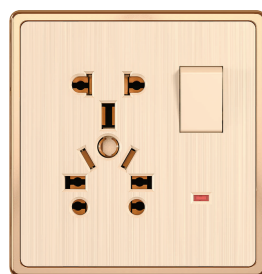

15A 250V~
POWER PLUG SOCKET
WITH SWITCH WITH NEON

13A 250V~
MULTI.SOCKET WITH
SWITCH WITH NEON

45A 250V~
45A AIR-CONDITIONING
SWITCH

500W LIGHT DIMMER WITH
1 SWITCH

13A 250V~
5 IN SOCKET WITH
SWITCH WITH NEON