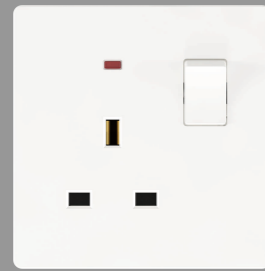

TEL + COMPUTER

TV + TEL

TV + COMPUTER

20A 250V~
20A DP SWITCH

13A 250V~
MULTI SOCKET WITH
SWITCH WITH NEON

13A 250V~
3 PIN SOCKET WITH
SWITCH WITH NEON

13A 250V~
3PIN SOCKET WITH
DOUBLE USB 2A

16A 250V~
1 GANG SWITCH WITH
250W LIGHT DIMMER