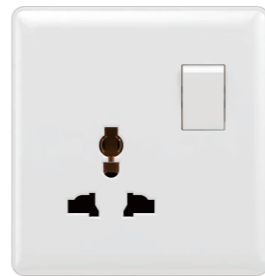

16A 250V~
1 GANG SWITCH WITH
1 SOCKET

FAN DIMMER WITH SWITCH

T.V SOCKET

TELEPHONE SOCKET

16A 250V~
2 GANG SWITCH WITH
1 SOCKET

16A 250V~
2 GANG SWITCH WITH
2 SOCKET

13A 250V~
MULTI FUNCTION
SOCKET WITH SWITCH