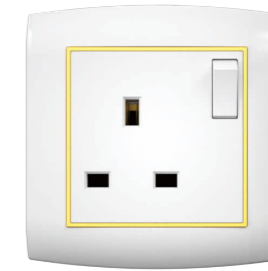

SSW SERIES

SIZE:86*89mm

20A 250V~
20A DP SWITCH

45A 250V~
45A DP SWITCH

13A 250V~
3 PIN SOCKET WITH
SWITCH

13A FLAT SOCKET WITH
USB

TEL SOCKET

COMPUTER SOCKET