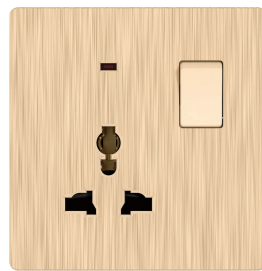

13A 250V~
MULTI SOCKET WITH
SWITCH WITH NEON