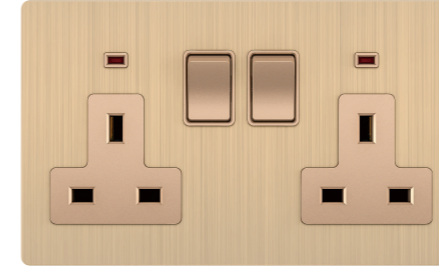

BLANK PLATE

500W LIGHT DIMMER
SWITCH

TV SINGLE

SAT.TV

TEL SINGLE

13A 250V~
DOUBLE 3 PIN SOCKET WITH
2 SWITCH WITH 2 NEON

13A 250V~
DOUBLE MULTI.SOCKET WITH
2 SWITCH WITH 2 NEON

COMPUTER SINGLE