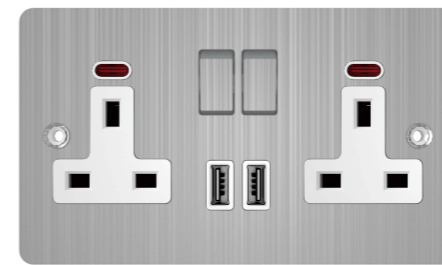

13A 250V~
3 PIN SOCKET WITH
SWITCH WITH USB

13A 250V~
3 PIN SOCKET WITH
SWITCH

13A 250V~
POWER PLUG SOCKET
WITH SWITCH

13A 250V~
POWER PLUG SOCKET
WITH NEON WITH SWITCH

13A 250V~
DOUBLE 3 PIN SOCKET WITH NEON
WITH 2 SWITCH WITH 2 USB