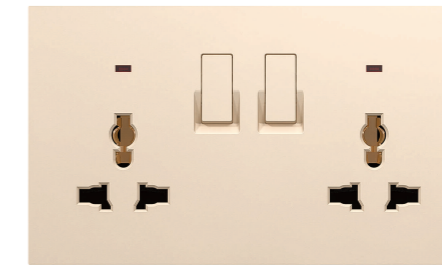

13A 250V~
DOUBLE MULTI. SOCKET WITH
2 SWITCH WITH 2 NEON