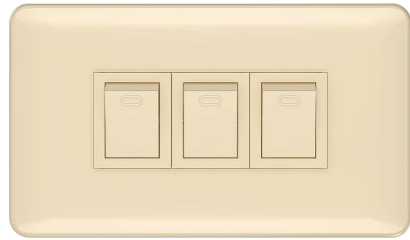

16A 250V~
WATERPROOF BELL
PUSH SWITCH

13A 250V~
3 PIN SOCKET WITH
SWITCH

COMPUTER SINGLE

TEL SINGLE

SATALLITE SOCKET

45A 250V~
45A AIR-CONDITIONING
SWITCH

16A 250V~
1 GANG 1 WAY SWITCH
1 GANG 2 WAY SWITCH

13A 250V~
146 SIZE DOUBLE 3 PIN
SOCKET WITH 2 SWITCH