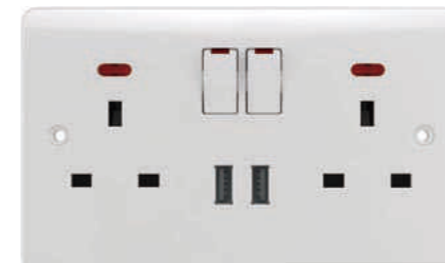

13A 250V~
DOUBLE 3 PIN SOCKET WITH
2 SWITCH

15A 250V~
POWER PLUG SOCKET
WITH NEON SWITCH

13A 250V~
3 PIN SOCKET WITH
SWITCH

13A 250V~
3 PIN SOCKET WITH NEON
WITH SWITCH

13A 250V~
3 PIN SOCKET WITH
SWITCH WITH USB