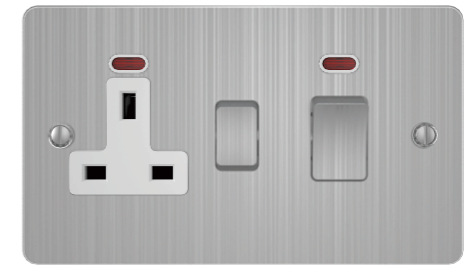

10AX 250V~
2 GANG 1 WAY SWITCH

10AX 250V~
2 GANG 2 WAY SWITCH

10AX 250V~
3 GANG 1 WAY SWITCH

13AX 250V~
3 PIN SOCKET WITH NEON
WITH SWITCH

13A 250V~
DOUBLE 3 PIN SOCKET WITH
2 SWITCH WITH 2 USB

13A 250V~
3 PIN SOCKET WITH COOKER
SWITCH