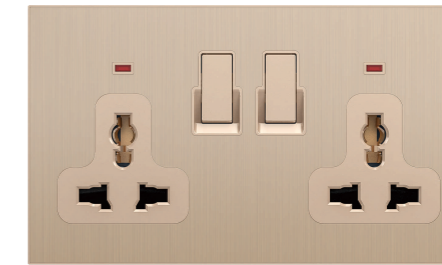

13A 250V~
DOUBLE MULTI. SOCKET WITH
2 SWITCH WITH 2 NEON