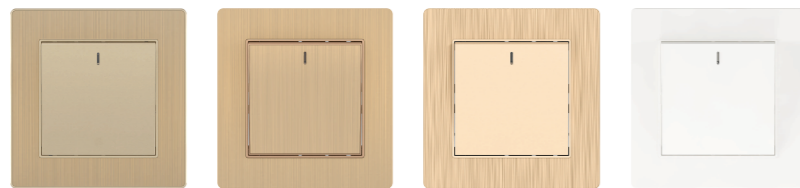

SIZE:86*88mm

High-quality PC material, resistant to high temperatures up to 850 degrees Celsius, auto-extinguishing in 30 seconds, protecting the safety of the whole family.

B1

B2

B3

B4

16AX 250V~
1 GANG 1 WAY SWITCH