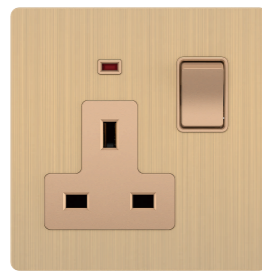

20A 250V~
20A DP SWITCH

13A 250V~
MULTI SOCKET WITH
SWITCH WITH NEON

13A 250V~
3 PIN SOCKET WITH
SWITCH WITH NEON

13A 250V~
3PIN SOCKET WITH
DOUBLE USB 2A

16AX 250V~
1 GANG SWITCH WITH
250W LIGHT DIMMER

45A 250V~
45A AIR-CONDITIONING
SWITCH