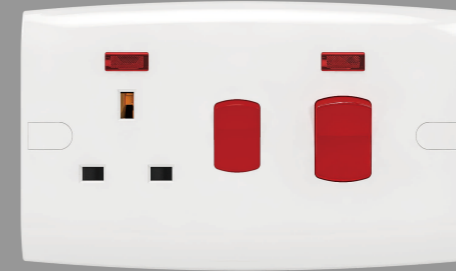

LIGHT DIMMER SWITCH

INSERT KEY CARD SWITCH

INSERT KEY CARD SWITCH

CONNECT PLATE

45A 250V~
45A AIR-CONDITIONING SWITCH

13A 250V~
146 SIZE DOUBLE 3 PIN SOCKET WITH 2 SWITCH

16AX 250V~
1 GANG 1 WAY SWITCH

16AX 250V~
1 GANG 2 WAY SWITCH