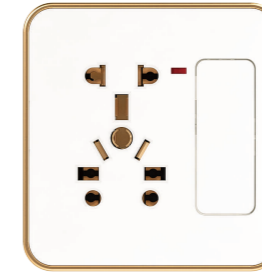

TV SOCKET + TEL

TV SOCKET + COMPUTER

13A 250V~
DOUBLE 3 PIN SOCKET WITH
2 SWITCH WITH 2 NEON

13A 250V~
DOUBLE MULTI. SOCKET WITH
2 SWITCH WITH 2 NEON

O1 SERIES

SIZE:86*90mm

16AX 250V~
1 GANG 1 WAY
1 GANG 2 WAY

16AX 250V~
2 GANG 1 WAY
2 GANG 2 WAY

16AX 250V~
3 GANG 1 WAY
3 GANG 2 WAY

13A 250V~
5 PIN WITH DOUBLE
USB

13A 250V~
UNIVERSAL 5 IN 1

20A 250V~
20A DP SWITCH

16AX 250V~
4 GANG 1 WAY SWITCH
4 GANG 2 WAY SWITCH