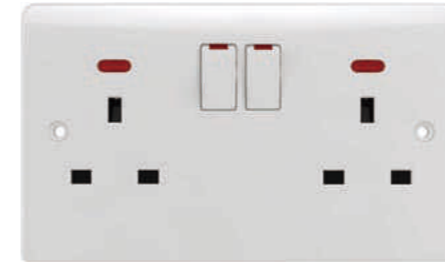

Super silver point

Lager wiring apace

Super insertion force

10AX 250V~
1 GANG 1 WAY SWITCH

10AX 250V~
1 GANG 2 WAY SWITCH

45A 250V~
45A AIR-CONDITIONING
SWITCH

10AX 250V~
2 GANG 1 WAY SWITCH

13A 250V~
DOUBLE 3 PIN SOCKET WITH
NEON WITH 2 SWITCH