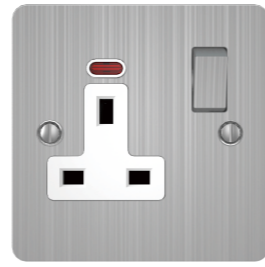

13AX 250V~
3 PIN SOCKET WITH NEON
WITH SWITCH