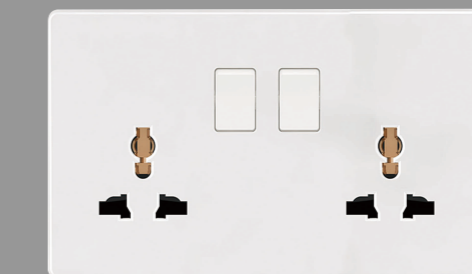

13A 250V~
UNIVERSAL 5 IN 1

13A 250V~
3 PIN SOCKET WITH
SWITCH

13A 250V~
DOUBLE 3 PIN SOCKET WITH
TWO SWITCH

13A 250V~
DOUBLE MULTI SOCKET WITH
TWO SWITCH

16AX 250V~
1 GANG 1 WAY SWITCH

16AX 250V~
2 GANG 1 WAY SWITCH