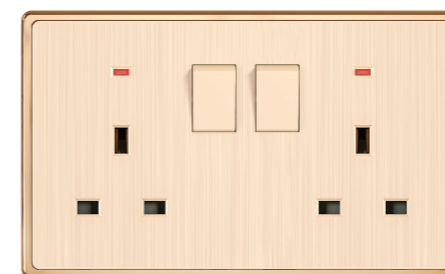

13A 250V~
DOUBLE 3 PIN SOCKET WITH
2 SWITCH WITH 2 NEON