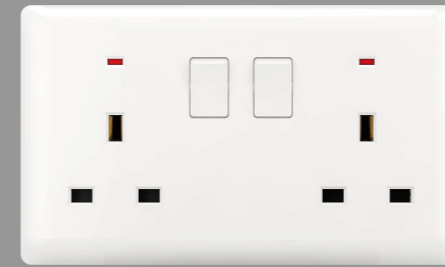

16A 250V~
BELL PUSH SWITCH

TV SOCKET

TV + SAT

TEL SOCKET

COMPUTER SOCKET

TEL DOUBLE

13A 250V~
DOUBLE 3 PIN SOCKET SWITCHED
WITH NEON (BIG)

13A 250V~
45A 250V~
45A COOKER SWITCH WITH 3 PIN
SOCKET (NEON)