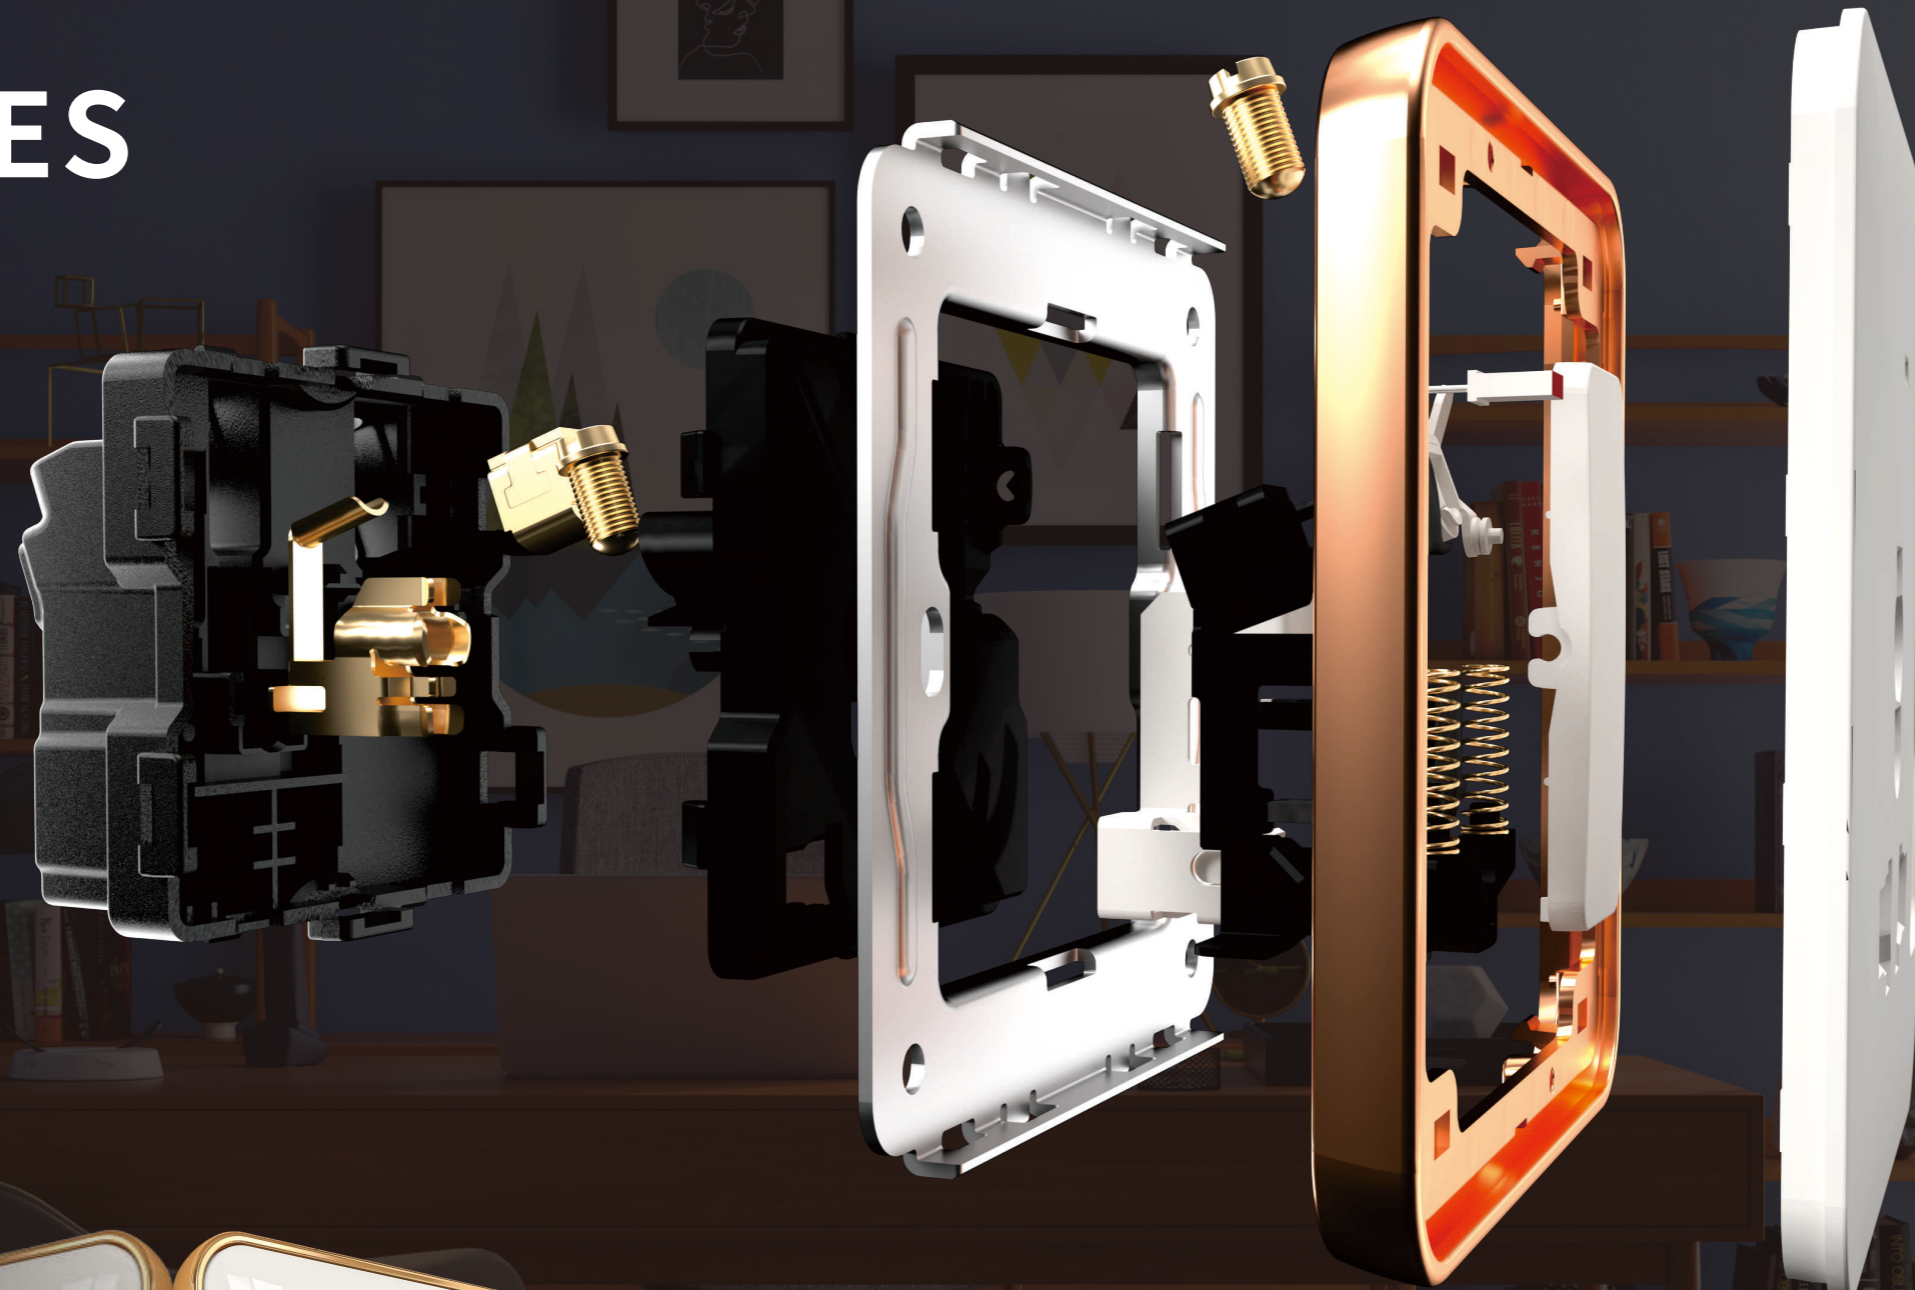

TV SOCKET + TEL

TV SOCKET + COMPUTER

13A 250V~
DOUBLE 3 PIN SOCKET WITH
2 SWITCH WITH 2 NEON

13A 250V~
DOUBLE MULTI. SOCKET WITH
2 SWITCH WITH 2 NEON

O1 SERIES

SIZE:86*90mm

16AX 250V~
1 GANG 1 WAY
1 GANG 2 WAY