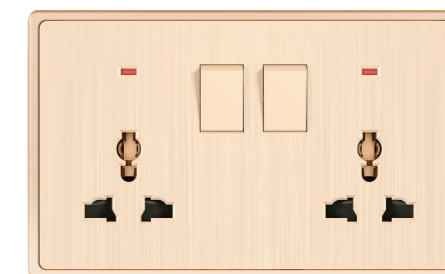

13A 250V~
MULTI.SOCKET WITH
DOUBLE USB 2A

13A 250V~
MULTI.SOCKET

16A 250V~
GERMANY SOCKET

13A 250V~
DOUBLE 3 PIN SOCKET WITH
2 SWITCH WITH 2 NEON

13A 250V~
DOUBLE MULTI.SOCKET WITH
2 SWITCH WITH 2 NEON

R1 - R3 SERIES