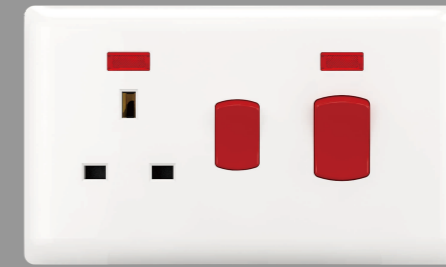

16A 250V~
BELL PUSH SWITCH

TV SOCKET

TV + SAT

TEL SOCKET

COMPUTER SOCKET

TEL DOUBLE

13A 250V~
DOUBLE 3 PIN SOCKET SWITCHED
WITH NEON (BIG)

13A 250V~
45A 250V~
45A COOKER SWITCH WITH 3 PIN
SOCKET (NEON)