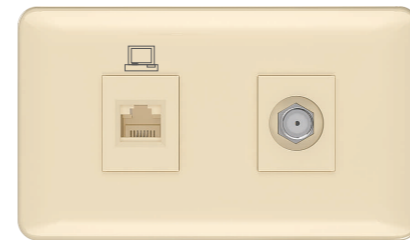

45A 250V~
45A AIR-CONDITIONING
SWITCH

16A 250V~
3 PIN SOCKET

16A 250V~
3 PIN SOCKET WITH
USB

SAT.TV

TEL SOCKET

COMPUTER SOCKET

SAT.TV WITH TEL SOCKET
OR COMPUTER SOCKET

LIGHT DIMMER