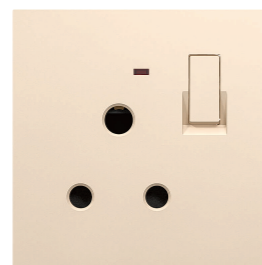

15A 250V~
POWER PLUG SOCKET
WITH SWITCH WITH LAMP