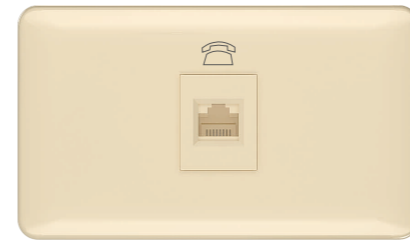

45A 250V~
45A AIR-CONDITIONING
SWITCH

16A 250V~
3 PIN SOCKET

16A 250V~
3 PIN SOCKET WITH
USB

SAT.TV

TEL SOCKET

COMPUTER SOCKET

SAT.TV WITH TEL SOCKET
OR COMPUTER SOCKET

LIGHT DIMMER