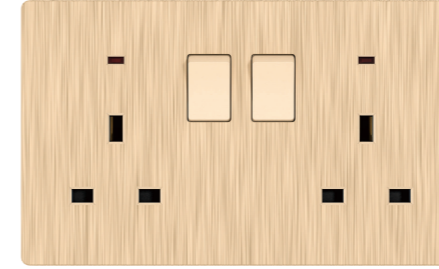

45A 250V~
45A AIR-CONDITIONING
SWITCH

BLANK PLATE

500W LIGHT DIMMER
SWITCH

TV SINGLE

SAT.TV

TEL SINGLE

13A 250V~
DOUBLE 3 PIN SOCKET WITH
2 SWITCH WITH 2 NEON

13A 250V~
DOUBLE MULTI.SOCKET WITH
2 SWITCH WITH 2 NEON