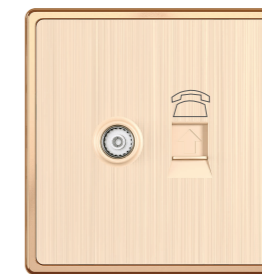

16A 250V~
2 SWITCH WITH 1 SOCKET

16A 250V~
2 SWITCH WITH 1 SOCKET

COMPUTER + TEL

DOUBLE COMPUTER

TV + TEL

20A 250V~
20A DP SWITCH

16A 250V~
1 SWITCH WITH 2 SOCKET

13A 250V~
3 PIN SOCKET WITH
SWITCH WITH NEON