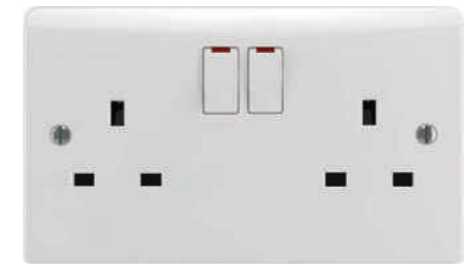

13A 250V~
DOUBLE 3 PIN SOCKET WITH
NEON WITH 2 SWITCH

10AX 250V~
2 GANG 2 WAY SWITCH

10AX 250V~
3 GANG 1 WAY SWITCH

10AX 250V~
3 GANG 2 WAY SWITCH

15A 250V~
POWER PLUG SOCKET
WITH SWITCH

45A 250V~
45A AIR-CONDITIONING
SWITCH

13A 250V~
DOUBLE 3 PIN SOCKET WITH
2 SWITCH

15A 250V~
POWER PLUG SOCKET
WITH NEON SWITCH

13A 250V~
3 PIN SOCKET WITH
SWITCH

13A 250V~
3 PIN SOCKET WITH NEON
WITH SWITCH

13A 250V~
3 PIN SOCKET WITH
SWITCH WITH USB