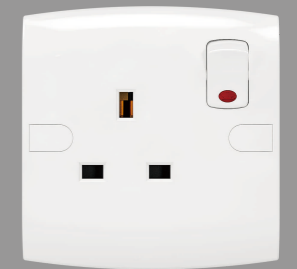

15A 250V~
POWER PLUG SOCKET

15A 250V~
POWER PLUG SOCKET
WITH SWITCH

10A 250V~
3 PIN SOCKET

13A 250V~
3 PIN SOCKET WITH
USB(1A)

13A 250V~
3 PIN SOCKET WITH
SWITCH

13A 250V~
MULTI SOCKET WITH
SWITCH

13A 250V~
5 IN 1 SOCKET WITH
SWITCH