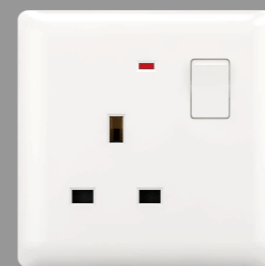

16AX 250V~
3 GANG 1 WAY SWITCH

16AX 250V~
4 GANG 1 WAY SWITCH

13A 250V~
3 PIN SOCKET WITH
SWITCH

13A 250V~
3 PIN SOCKET WITH
SWITCH (NEON) WITH
USB 2A

13A 250V~
3 PIN SOCKET WITH
SWITCH WITH NEON

20A DP SWITCH(BIG)