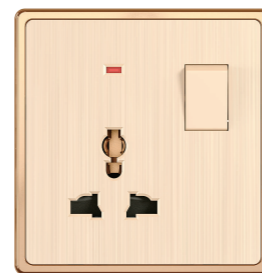

13A 250V~
MULTI.SOCKET WITH
SWITCH WITH NEON