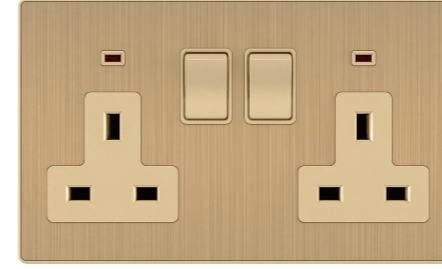

DOUBLE COMPUTER

TEL + COMPUTER

TV + TEL

TV + COMPUTER

20A 250V~
20A DP SWITCH

45A 250V~
45A AIR-CONDITIONING
SWITCH

BLANK PLATE

13A 250V~
DOUBLE 3 PIN SOCKET WITH
2 SWITCH WITH 2 NEON