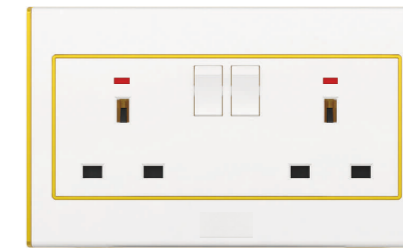

10AX 250V~
4 GANG 1 WAY SWITCH
4 GANG 2 WAY SWITCH

ONE TEL

ONE COMPUTER

TEL+TV SOCKET

10A 250V~
BELL PUSH SWITCH

13A 250V~
13A FLAT SOCKET
WITH USB

13A 250V~
FLAT SOCKET WITH SWITCH
WITH LAMP

45A 250V~
45A AIR-CONDITIONING
SWITCH