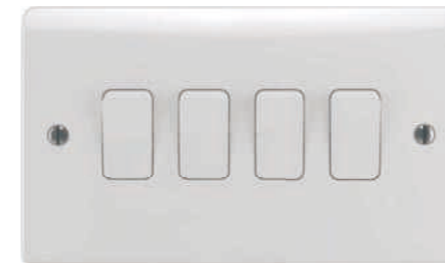

13A 250V~
DOUBLE 3 PIN SOCKET WITH 2
SWITCH PLUS 2 USB

13A 250V~
3 PIN SOCKET WITH COOKER
SWITCH

TV SOCKET

FAN DIMMER 250W

TELEPHONE SOCKET

DOUBLE COMPUTER
SOCKET

10AX 250V~
4 GANG 1 WAY SWITCH

10AX 250V~
4 GANG 2 WAY SWITCH