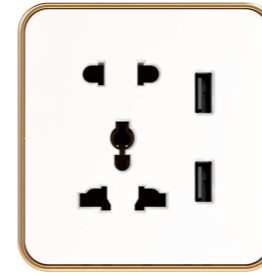

TV SOCKET + TEL

TV SOCKET + COMPUTER

13A 250V~
DOUBLE 3 PIN SOCKET WITH
2 SWITCH WITH 2 NEON

13A 250V~
DOUBLE MULTI. SOCKET WITH
2 SWITCH WITH 2 NEON

O1 SERIES

SIZE:86*90mm

16AX 250V~
1 GANG 1 WAY
1 GANG 2 WAY

16AX 250V~
2 GANG 1 WAY
2 GANG 2 WAY

16AX 250V~
3 GANG 1 WAY
3 GANG 2 WAY

13A 250V~
5 PIN WITH DOUBLE
USB

13A 250V~
UNIVERSAL 5 IN 1

20A 250V~
20A DP SWITCH

16AX 250V~
4 GANG 1 WAY SWITCH
4 GANG 2 WAY SWITCH