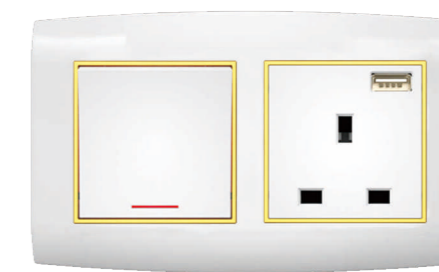

BLANK COVER 7x7

13A 250V~
DOUBLE 13A FLAT SOCKET
WITH SWITCH

13A 250V~
13A FLAT SOCKET WITH USB+45A
WATER HEATER SWITCH 7x14

S5 SERIES

SIZE:86*90mm

Thin to Perfection
Large Plate Glass

Exquisite quality

At rated voltage and rated current, opening and closing times ≥ 40000 times