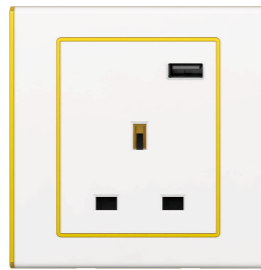

10AX 250V~
4 GANG 1 WAY SWITCH
4 GANG 2 WAY SWITCH

ONE TEL

ONE COMPUTER

TEL+TV SOCKET

10A 250V~
BELL PUSH SWITCH

13A 250V~
13A FLAT SOCKET
WITH USB

13A 250V~
FLAT SOCKET WITH SWITCH
WITH LAMP

45A 250V~
45A AIR-CONDITIONING
SWITCH