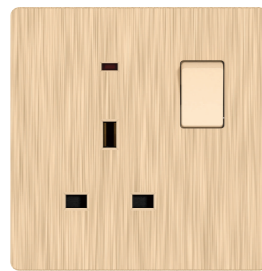

13A 250V~
3 PIN SOCKET WITH
SWITCH WITH NEON