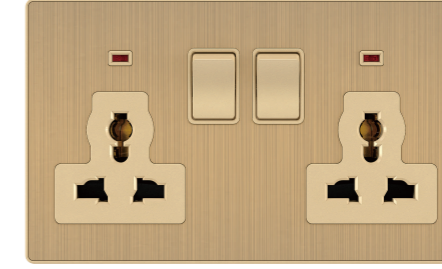

DOUBLE COMPUTER

TEL + COMPUTER

TV + TEL

TV + COMPUTER

20A 250V~
20A DP SWITCH

45A 250V~
45A AIR-CONDITIONING
SWITCH

BLANK PLATE

13A 250V~
DOUBLE 3 PIN SOCKET WITH
2 SWITCH WITH 2 NEON