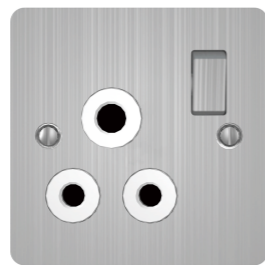

13A 250V~
POWER PLUG SOCKET
WITH SWITCH