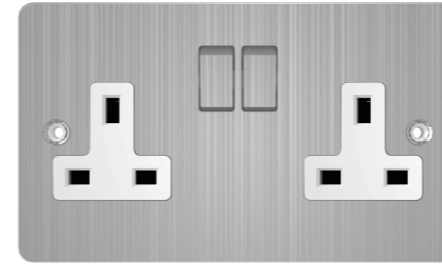

10AX 250V~
1 GANG 1 WAY SWITCH

10AX 250V~
1 GANG 2 WAY SWITCH

10AX 250V~
1 GANG MULTI WAY
SWITCH

20A 250V~
45A 250V~
20A DP SWITCH
45A AIR-CONDITIONING
SWITCH

13A 250V~
DOUBLE 3 PIN SOCKET WITH
2 SWITCH

13A 250V~
DOUBLE 3 PIN SOCKET WITH
NEON WITH 2 SWITCH