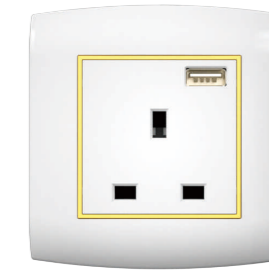

SSW SERIES

SIZE:86*89mm

20A 250V~
20A DP SWITCH

45A 250V~
45A DP SWITCH

13A 250V~
3 PIN SOCKET WITH
SWITCH

13A FLAT SOCKET WITH
USB

TEL SOCKET

COMPUTER SOCKET