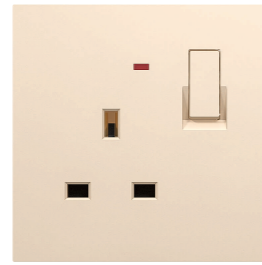

16AX 250V~
3 GANG 1 WAY SWITCH

500W LIGHT DIMMER

TV SOCKET

20A 250V~
20A DP SWITCH

16AX 250V~
4 GANG 1 WAY SWITCH

13A 250V~
3 PIN SOCKET WITH
SWITCH WITH LAMP

13A 250V~
MULTI. SOCKET WITH
SWITCH WITH LAMP

45A 250V~
45A AIR-CONDITIONING
SWITCH