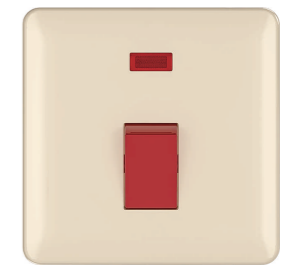

16A 250V~
WATERPROOF BELL
PUSH SWITCH

13A 250V~
3 PIN SOCKET WITH
SWITCH

COMPUTER SINGLE

TEL SINGLE

SATALLITE SOCKET

45A 250V~
45A AIR-CONDITIONING
SWITCH

16A 250V~
1 GANG 1 WAY SWITCH
1 GANG 2 WAY SWITCH

13A 250V~
146 SIZE DOUBLE 3 PIN
SOCKET WITH 2 SWITCH