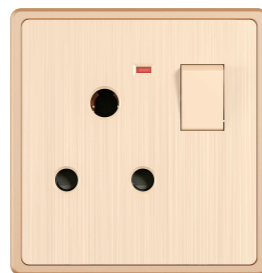

16A 250V~
2 SWITCH WITH 1 SOCKET

16A 250V~
2 SWITCH WITH 1 SOCKET

COMPUTER + TEL

DOUBLE COMPUTER

TV + TEL

20A 250V~
20A DP SWITCH

16A 250V~
1 SWITCH WITH 2 SOCKET

13A 250V~
3 PIN SOCKET WITH
SWITCH WITH NEON