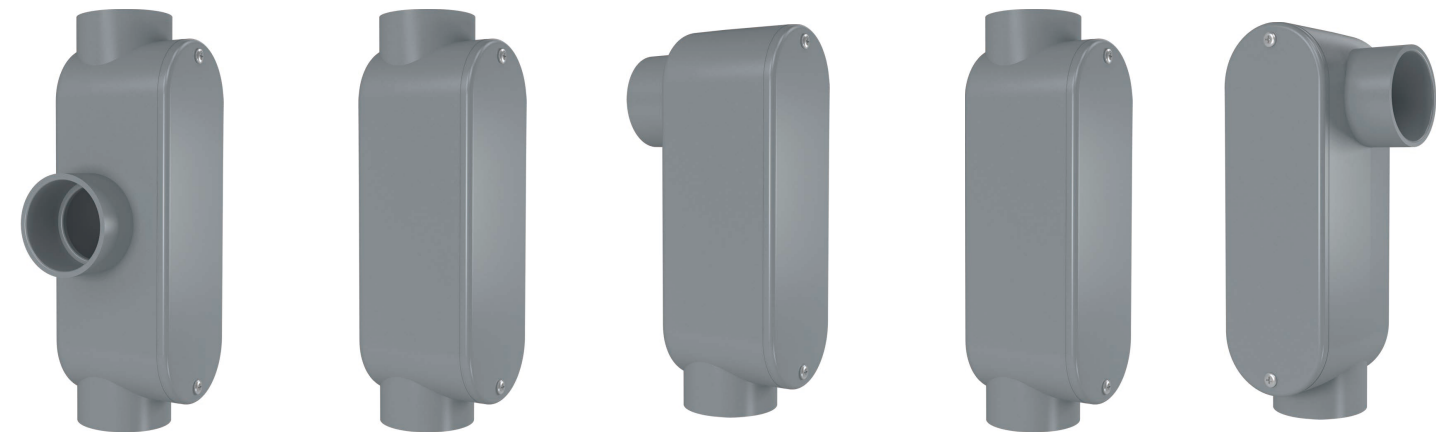

CA6

CA7

CA8

CA9

CA10

PRODUCT
CATALOG