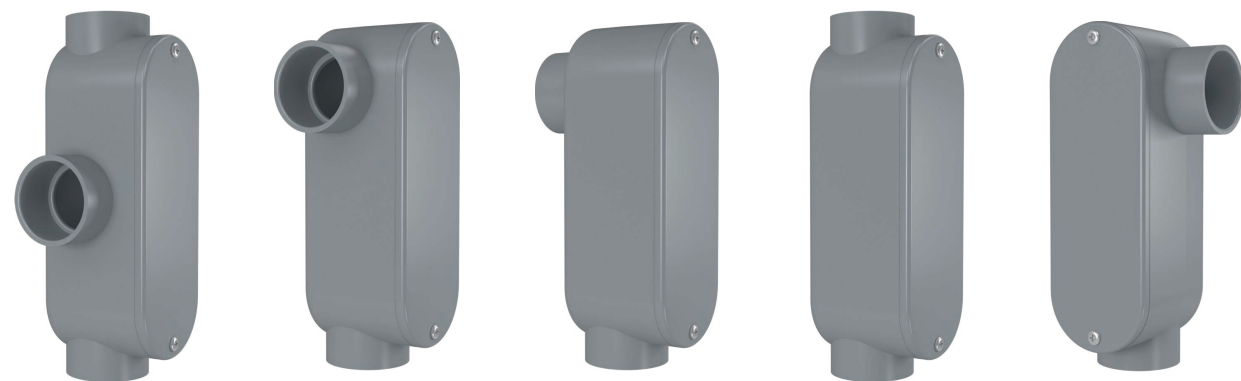

CA16

CA17

CA18

CA19

CA20