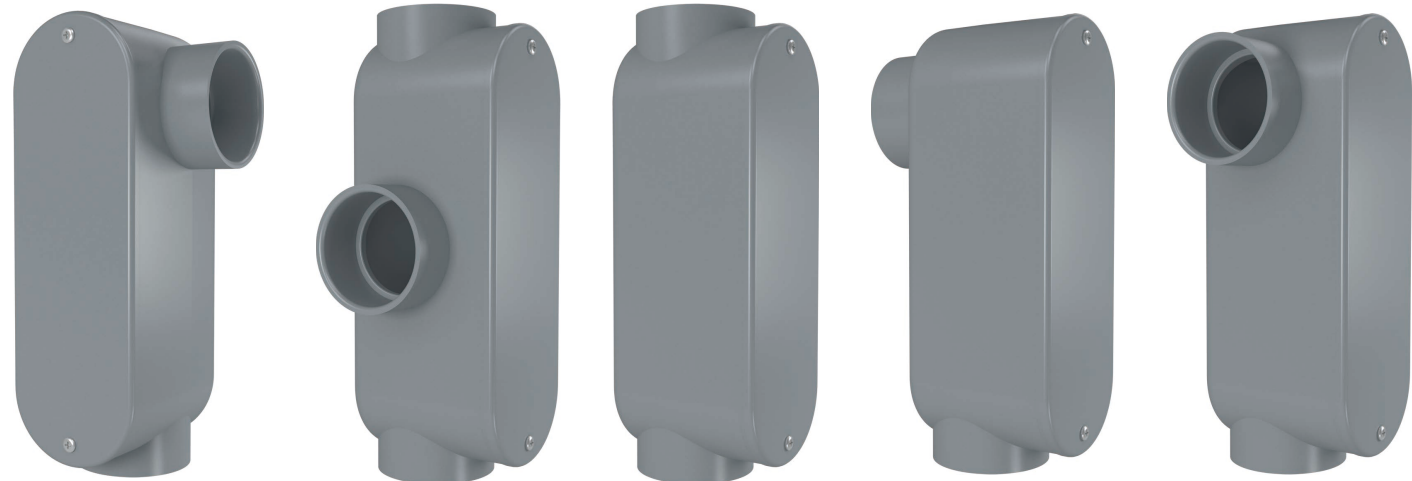

Double American Socket  
Stainless Steel Square

Double American Socket  
Copper Alloy Round

Install Plate

Water Proof Wall Box

Wall Box

CA6

CA7

CA8