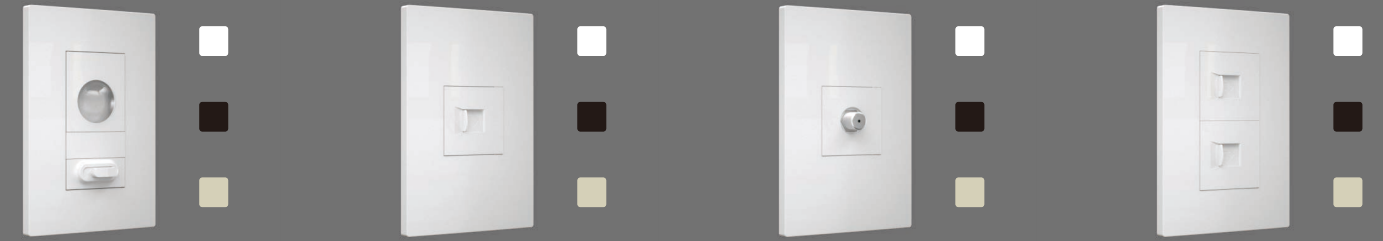

Motion sensor switch

Computer socket
or Tel socket

SAT-TV

Double computer socket
or Tel socket