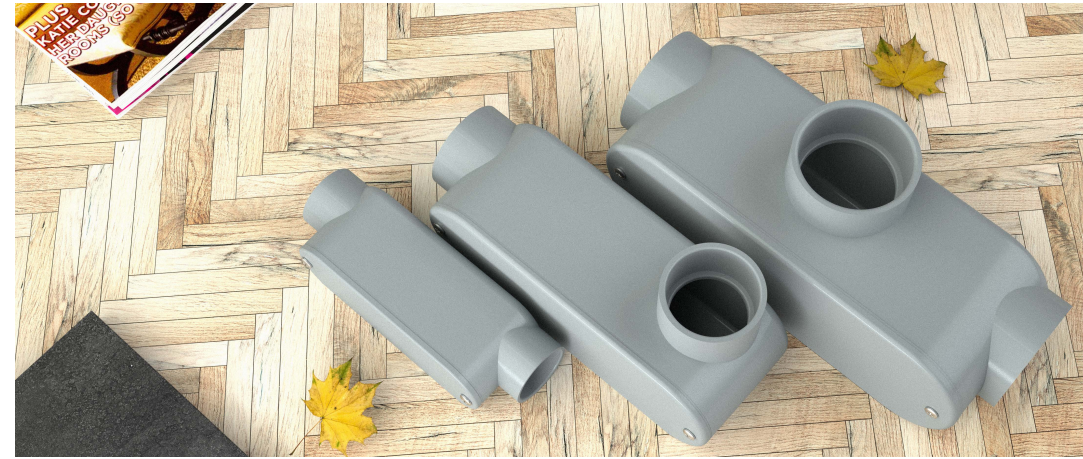

Install Plate

Water Proof Wall Box