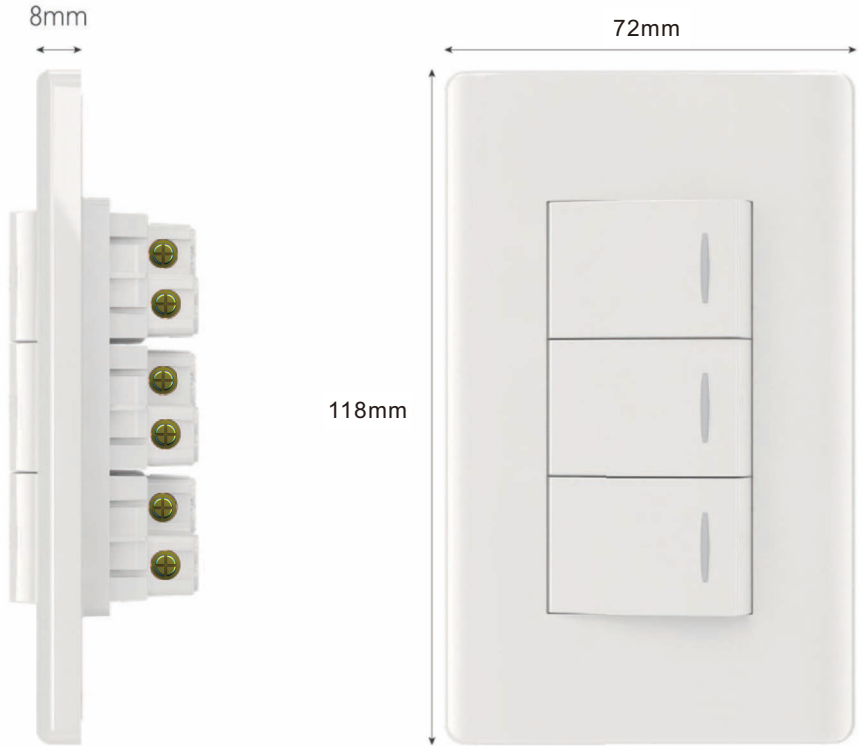

SAM-A Series

High-quality PC material,
resistant to high temperatures up to 850 degrees Celsius,
auto-extinguishing in 30 seconds,
protecting the safety of the whole family.