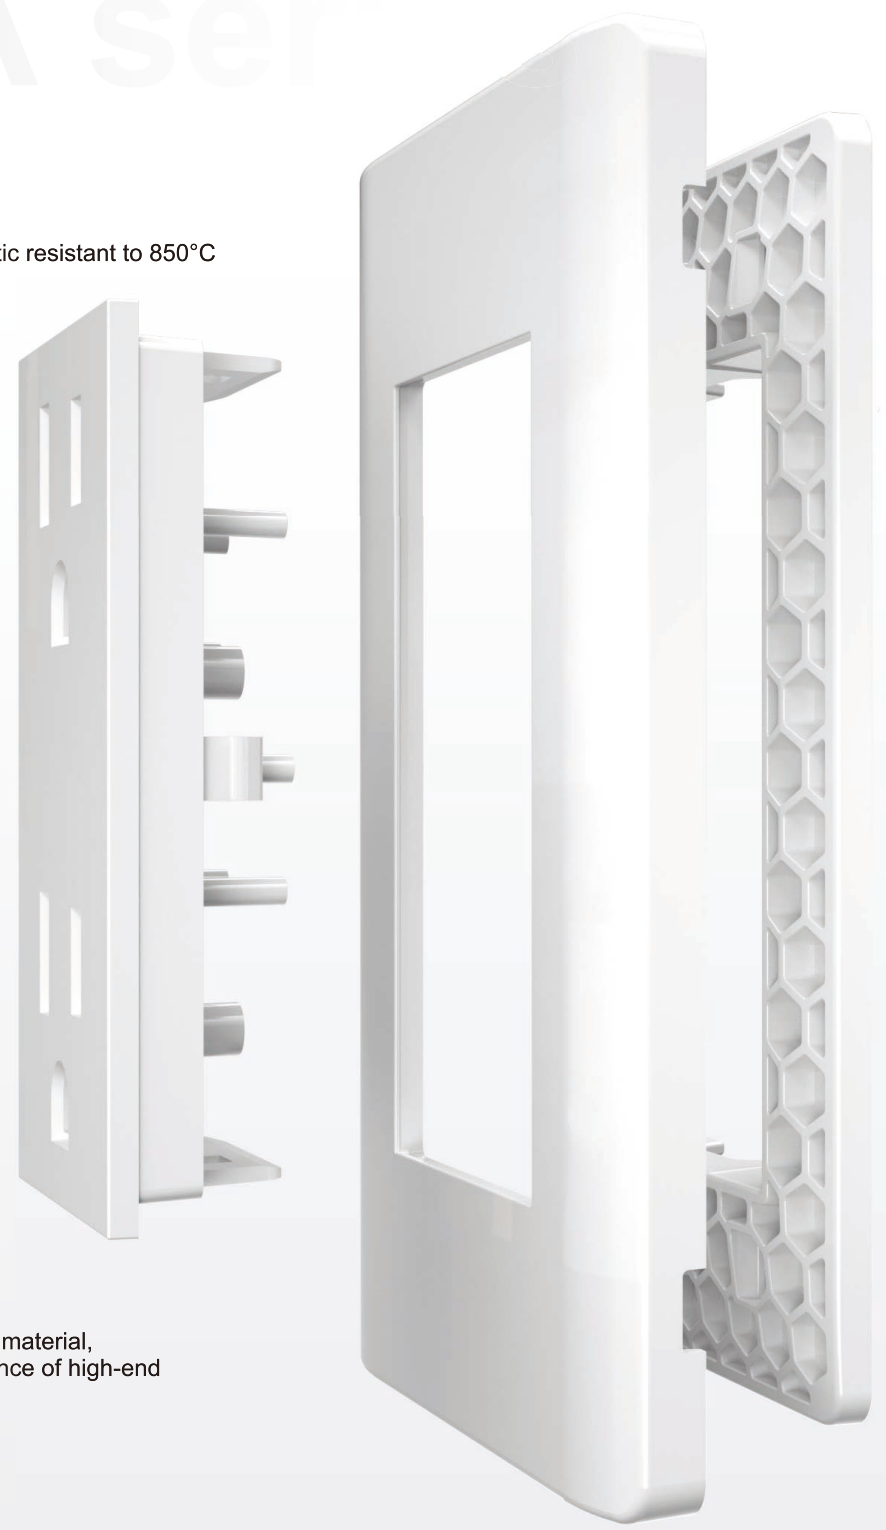

# SAM-A series

PC material, fireproof plastic resistant to 850°C

1mm thickness zinc coated steel support, stiff, hard and anti-corrosive

inside silver alloy touch point, bigger than normal, high quality and safe, long usage life.