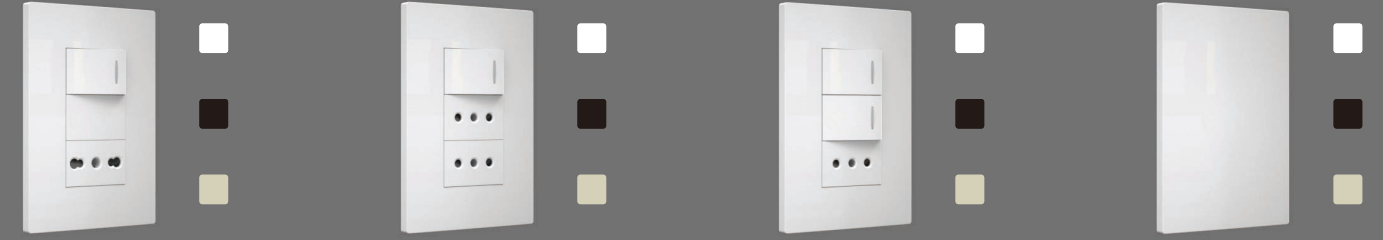

16A 250V~
Italian socket with 1 switch

10A 250V~
Double Chilean socket with 1 switch

10A 250V~
Chilean socket with 2 switch

Blank cover