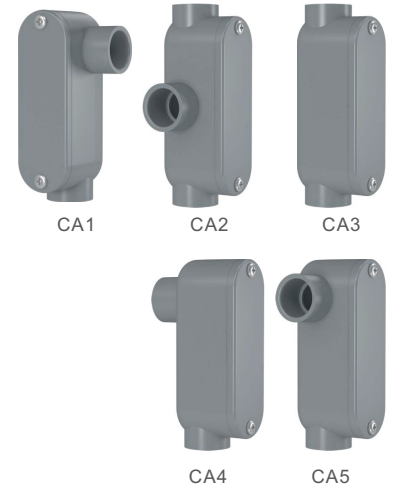

Wall Box

CA1

CA2

CA3

CA4

CA5