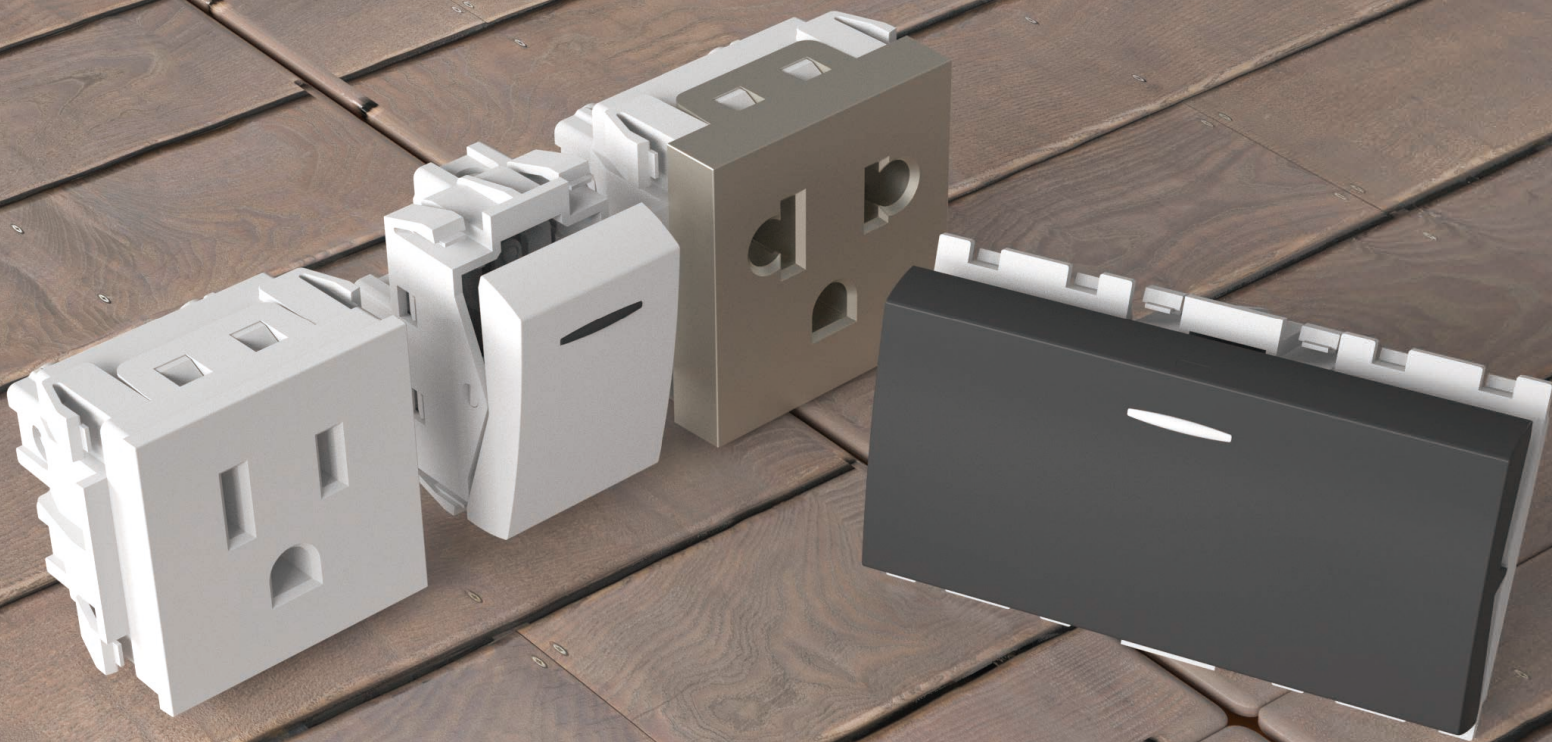

High-quality PC material,
resistant to high temperatures up to 850 degrees Celsius,
auto-extinguishing in 30 seconds,
protecting the safety of the whole family.