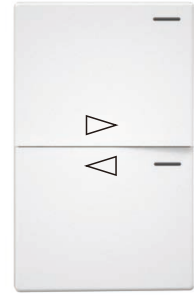

10A 250V~
curtain switch