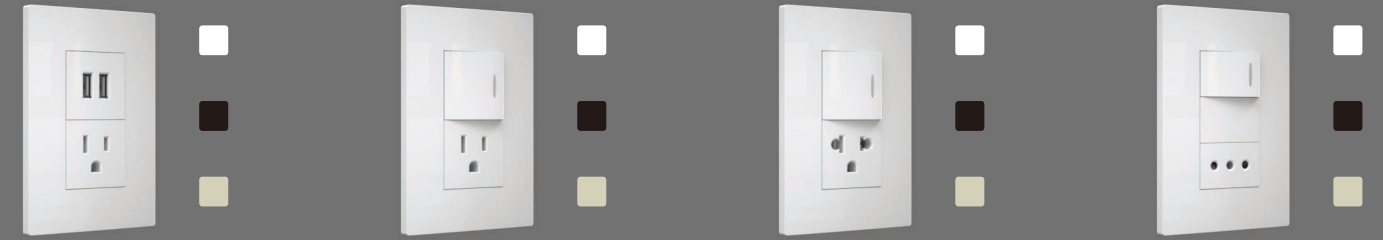

10A 250V~  
Chilean socket

SAT-TV+Computer  
SAT-TV+Tel

16A 250V~  
Italian socket

10A 250V~  
Double Chilean socket

10A/16A 250V~  
Italian socket with 1 Chilean socket

10A 250V~  
3 gang Chilean socket

2.1A+1A  
USB with 1 American socket