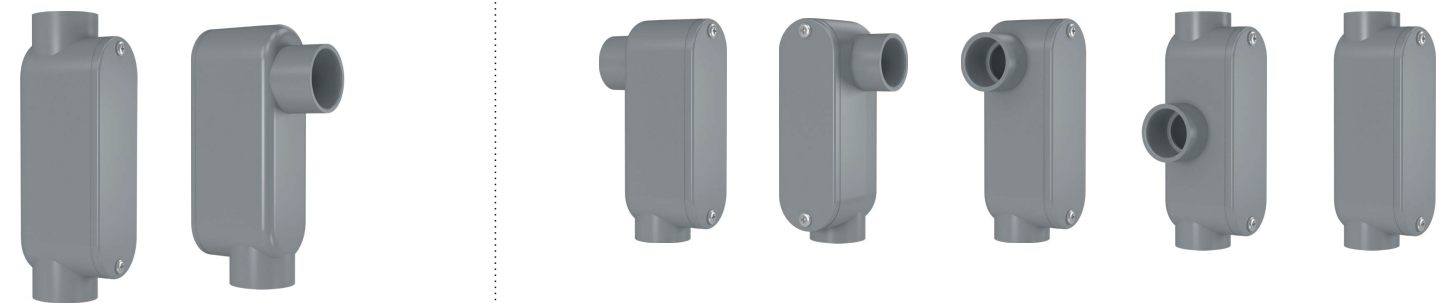

CA11

CA12

CA13

CA14

CA15