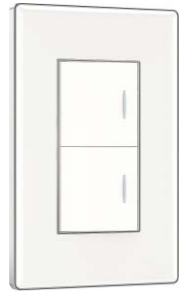

# Small arc surface

Selective Color

Silver border

10A 250V~  
1 gang 1 way switch  
1 gang 2 way switch

10A 250V~  
2 gang 1 way switch  
2 gang 2 way switch

10A 250V~  
3 gang 1 way switch  
3 gang 2 way switch