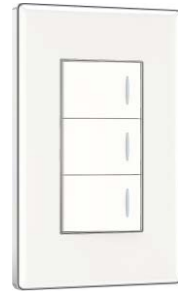

# Small arc surface

Selective Color

Silver border

10A 250V~  
1 gang 1 way switch  
1 gang 2 way switch

10A 250V~  
2 gang 1 way switch  
2 gang 2 way switch

10A 250V~  
3 gang 1 way switch  
3 gang 2 way switch