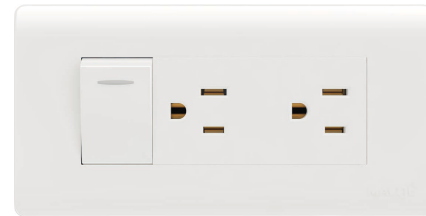

1 gang switch with
Double American Socket